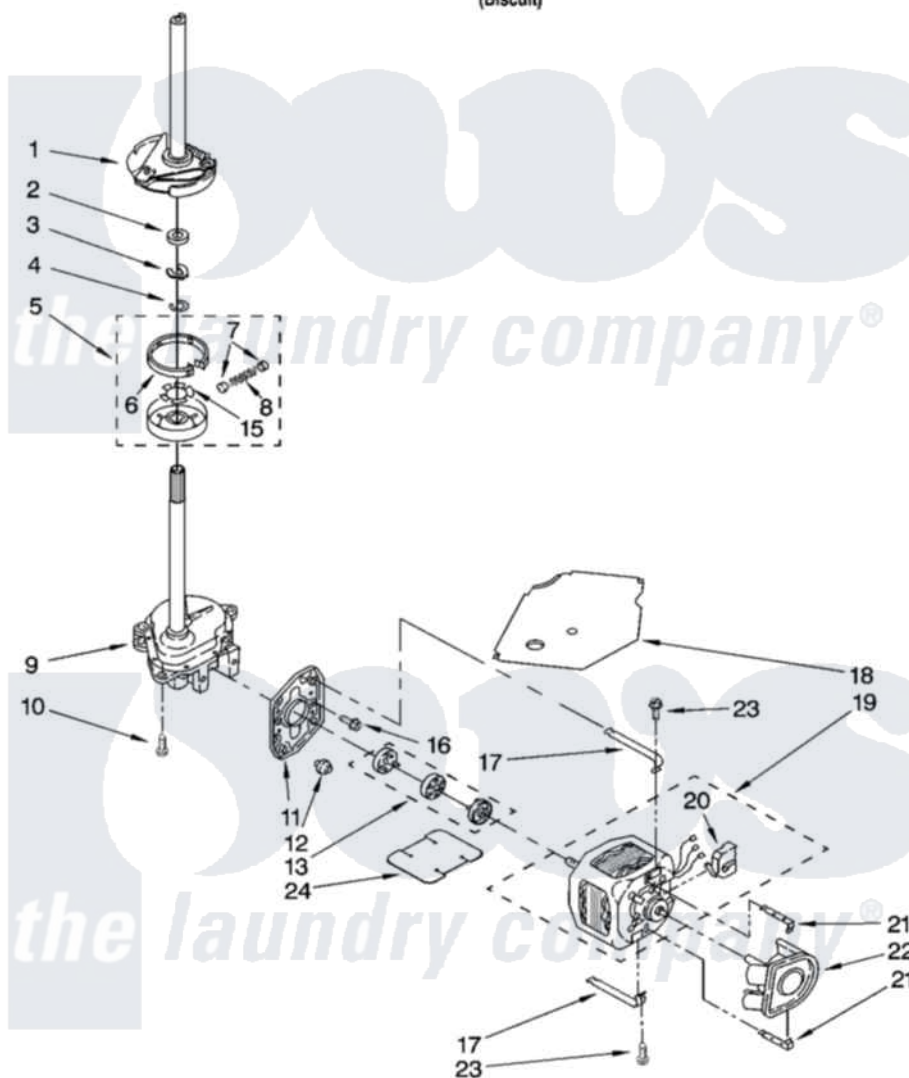

Whirlpool 8TL6132LT0 04 - BRAKE, CLUTCH, GEARCASE, MOTOR AND PUMP PARTS

BRAKE, CLUTCH, GEARCASE, MOTOR AND PUMP PARTS

For Model: 8TL6132LT0
(Biscuit)

8180182

7

Whirlpool [Residential Whirlpool 8TL6132LT0 Washer Parts](#) Parts Diagram 04 - BRAKE, CLUTCH, GEARCASE, MOTOR AND PUMP PARTS
Click on the part number to view part

Item	Original Part Number	Replaced By	Status	Part Description
1	388952	285792		Basketdrive
2	63292			Washer, Spin Tube Thrust
3	62697	W10080230		Ring, Spin Tube Support
4	63283	285353		Ring
5	3951311	285785		Clutch
6	3951308	285790		Lining
7	62646			Cap, Clutch Spring
8	3946792			Spring And Damper Assembly
9	3360630	3360629		Gearcase
10	3357334	3400516		Screw Anti-Rattle
11	62611			Plate, Motor Mount To Gearcase
12	62691			Grommet, Motor
13	285753	285753A		Coupling
15	3355454			Clip, Main Drive

16	3400516		Screw Anti-Rattle
17	3349637	W10086010	Retainer, Motor
18	3362089		Shield, Tub To Motor
19	8528158	661600	Motor, Main Drive
20	3952056		Switch, Main Drive Motor
21	8546127		Retainer, Pump
22	3363394		Pump
23	3387485	273556	Screw, 10-16 X 5/8
24	3946532		Shield, Motor