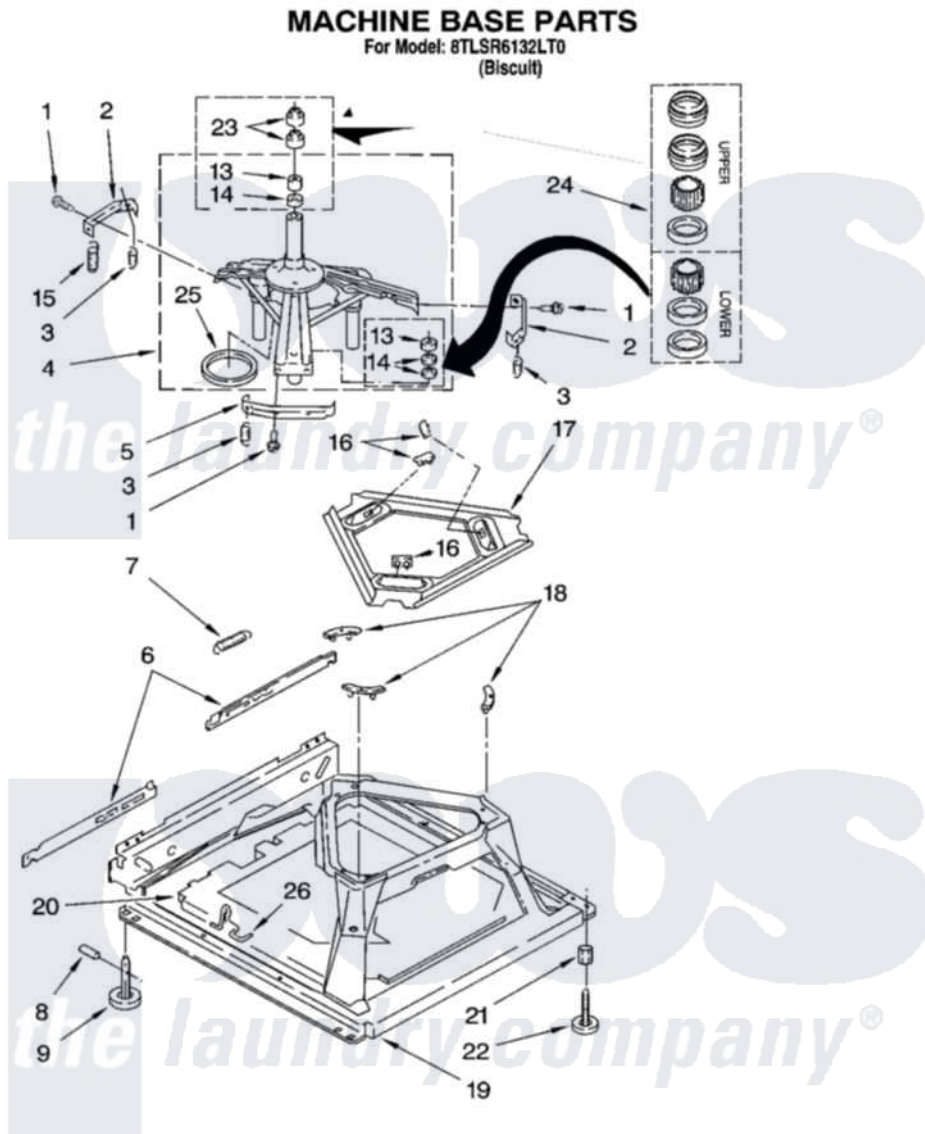

Whirlpool 8TL6132LT0 05 - MACHINE BASE PARTS

8

8180182

Whirlpool Residential Whirlpool 8TL6132LT0 Washer Parts Parts Diagram 05 - MACHINE BASE PARTS
[Click on the part number to view part](#)

Item	Original Part Number	Replaced By	Status	Part Description
1	3400076			Screw, Bracket Mounting
2	64067			Bracket, Spring Outer
3	63907			Spring, Suspension
4	3362087	280184		Support
5	64065			Bracket, Spring Outer
6	63466			Link, Leveling Mechanism
7	62597	8316845		Spring
8	62837			Pin, Knurled
9	62596	285244		Feet-Leveling
13	3347047	8546455		Bearing, Centerpost
14	357409	359449		Seal, Agitator Shaft
15	388492	W10250667		Spring, Counterweight
16	62568	285219		Pad
17	3946509			Plate, Suspension
18	3363660	285744		Pad
19	3946512	285771		Base

20	3361812		Absorber, Sound
21	3359452		Nut, Lock
22	389102	W10001130	Foot, Leveling
23	356934	8577376	Seal, Centerpost
24	285203		Centerpost Bearing Kit
25	63134		Ring, Sound Deadening
26	63806	W10145155	Retainer, Suspension Spring