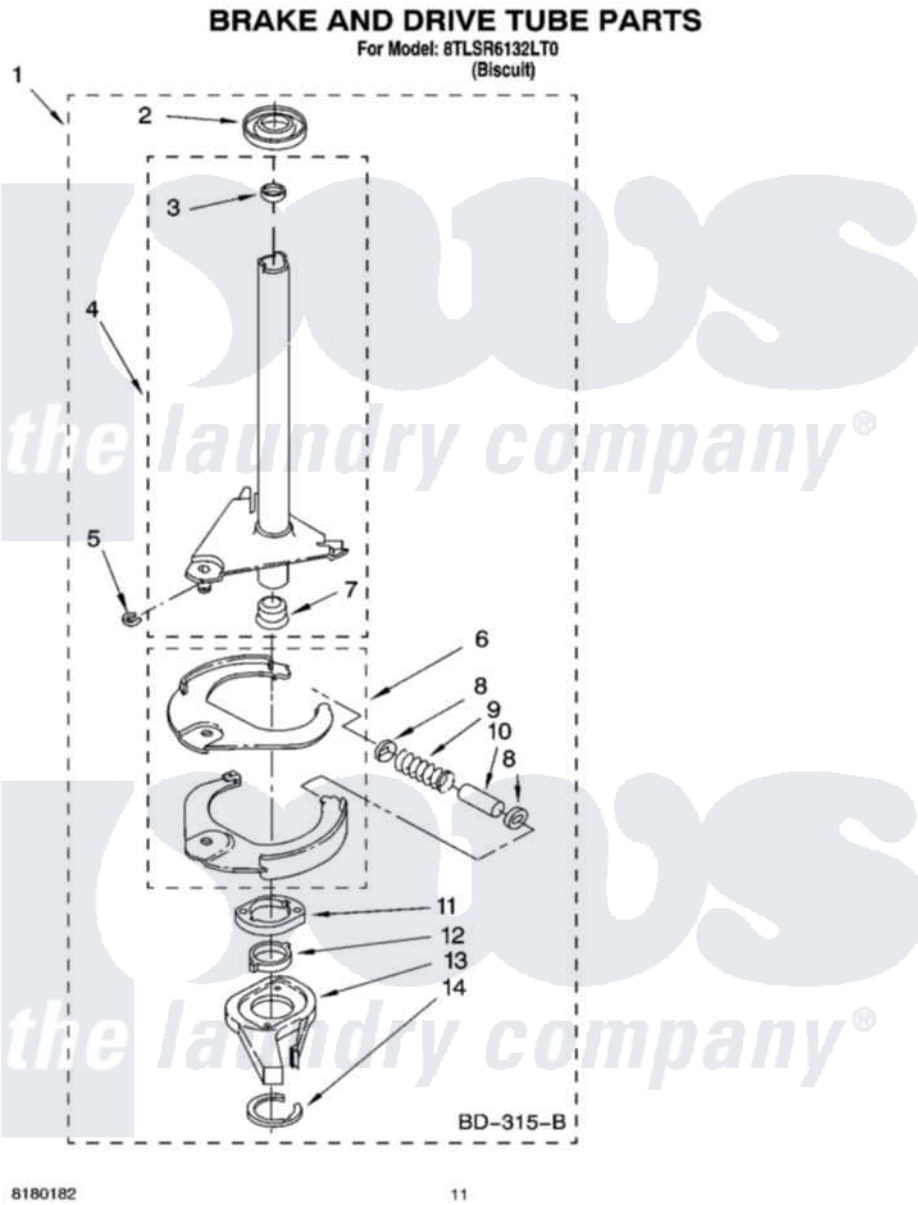

Whirlpool 8TL6132LT0 07 - BRAKE AND DRIVE TUBE PARTS

Whirlpool Residential Whirlpool 8TL6132LT0 Washer Parts Parts Diagram 07 - BRAKE AND DRIVE TUBE PARTS
Click on the part number to view part

Item	Original Part Number	Replaced By	Status	Part Description
1	388952	285792		Basketdrive
2	62658			Ring, Thrust
3	356427			Seal, Spin Pinion
4	64027	64208		Tube-Spin
5	64035	W10083190		Ring, Retaining
6	64232	285438		Shoe-Brake
7	62703	8546462		"T" Bearing, Spin Tube
8	3353956	285658		Sleeve
9	387806		Not Available	Spring, Brake
10	3355360	285658		Sleeve
11	661516	8546461		Cam, Brake Release
12	63022			Sleeve, Cam
13	64194	285790		Lining
14	90368	W10083200		Ring, Retaining
"	BLANK		Not Available	Following Parts Not Illustrated
"	285208			Lubricant