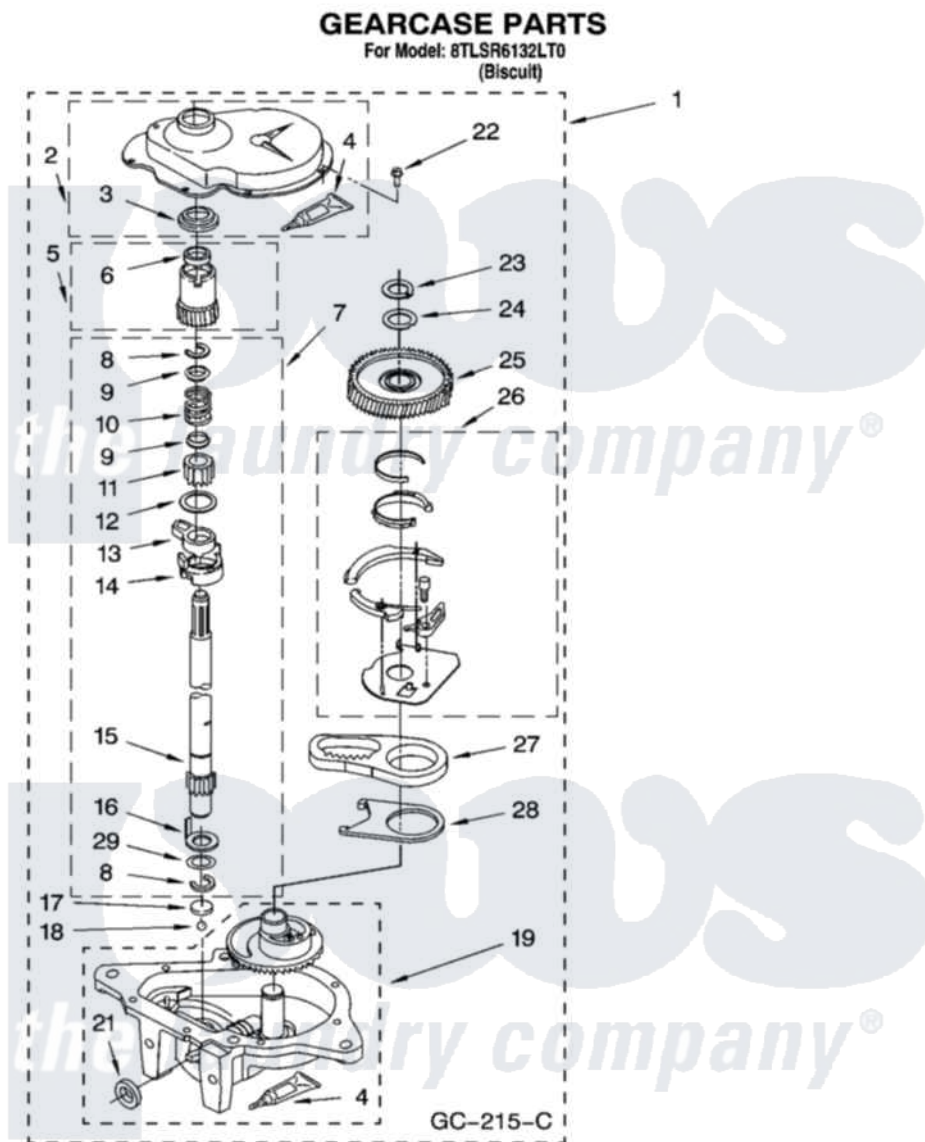

# Whirlpool 8TL6132LT0 08 - GEARCASE PARTS

12

8180182

Whirlpool Residential Whirlpool 8TL6132LT0 Washer Parts Parts Diagram 08 - GEARCASE PARTS  
Click on the part number to view part

Item	Original Part Number	Replaced By	Status	Part Description
1	3360630	<a href="#">3360629</a>		Gearcase
2	<a href="#">285202</a>			Cover, Gearcase
3	<a href="#">3349985</a>			Seal, Gearcase Cover
4	<a href="#">285195</a>			Sealer Sealer, Gasket
5	63320	<a href="#">285362</a>		Gear and Pinion
6	<a href="#">356427</a>			Seal, Spin Pinion
7	<a href="#">389387</a>			Shaft, Agitator
8	90369		Not Available	Ring, Retaining (2)
9	<a href="#">62677</a>			Retainer, Spring
10	<a href="#">62676</a>			Spring, Agitator
11	63273	<a href="#">285509</a>		Shaft, Agitator
12	<a href="#">62619</a>			Washer, Agitator Gear
13	62580	<a href="#">285206</a>		Cam-Agitator
14	62581	<a href="#">285206</a>		Cam-Agitator
15	<a href="#">285509</a>			Shaft, Agitator
16	<a href="#">62618</a>			Washer, Cam Thrust

17	16018	<a href="#">285205</a>	Bearing
18	85529	<a href="#">285205</a>	Bearing
19	389230	<a href="#">285515</a>	Gearcase
21	<a href="#">285352</a>		Seal Kit, Thrust Plug
22	<a href="#">3351614</a>		Screw, Gearcase Cover Mounting
23	3362552	<a href="#">285765</a>	Ring-Retr
24	285735	<a href="#">285766</a>	Washer Kit, Thrust
25	62570	<a href="#">285362</a>	Gear and Pinon
26	388253	<a href="#">999516</a>	Shelf-Glas
27	3349296	<a href="#">8546456</a>	Rack, Connecting
28	<a href="#">62621</a>		Actuator, Shift
29	<a href="#">388815</a>		Washer, Intermediate 1 3976263 Miscellaneous Parts Bag 2 3976300 Washer, Inlet Hose 3 3366913 Clamp, Hose