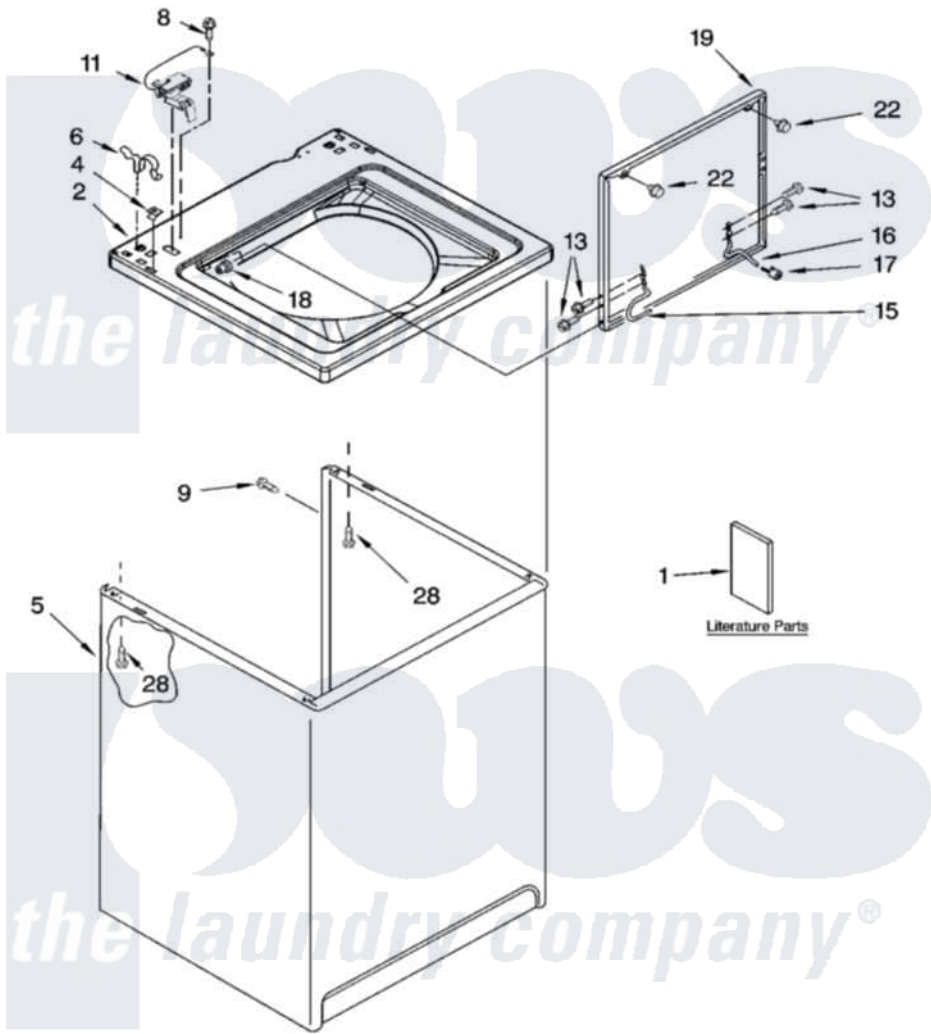

Whirlpool 8TLSR7432LT0 01 - TOP AND CABINET PARTS

TOP AND CABINET PARTS

For Model: 8TLSR7432LT0
(Biscuit)

AUTOMATIC
WASHER

9-04 Litho in U.S.A. (drd)

1

Part No. 8180183

Whirlpool [Residential Whirlpool 8TLSR7432LT0 Washer Parts](#) Parts Diagram 01 - TOP AND CABINET PARTS

[Click on the part number to view part](#)

Item	Original Part Number	Replaced By	Status	Part Description
1	8539792		Not Available	Installation Instructions
"	8558487		Not Available	Feature Sheet
"	8539791		Not Available	Use & Care Guide (English/Chinese)
"	8543286		Not Available	Wiring Diagram
2	8318070			Top
4	357213			Nut, Push-In
5	3952698	3954357		Cabinet
6	62780			Clip, Top And Cabinet And Rear Panel
8	3351614			Screw, Gearcase Cover Mounting
9	3357011	308685		Side Trim)
11	8318084			Switch, Lid
13	3351355	W10119828		Screw, Lid Hinge Mounting
15	8318088			Hinge, Lid
16	54583			Hinge, Lid

17

[19119](#)

Bumper, Lid Hinge

18

[21258](#)

Bearing, Lid Hinge

19

8541742

[3957511](#)

Lid

22

[9724509](#)

Bumper, Lid

28

[3390631](#)

Screw, 10-16 X 3/8