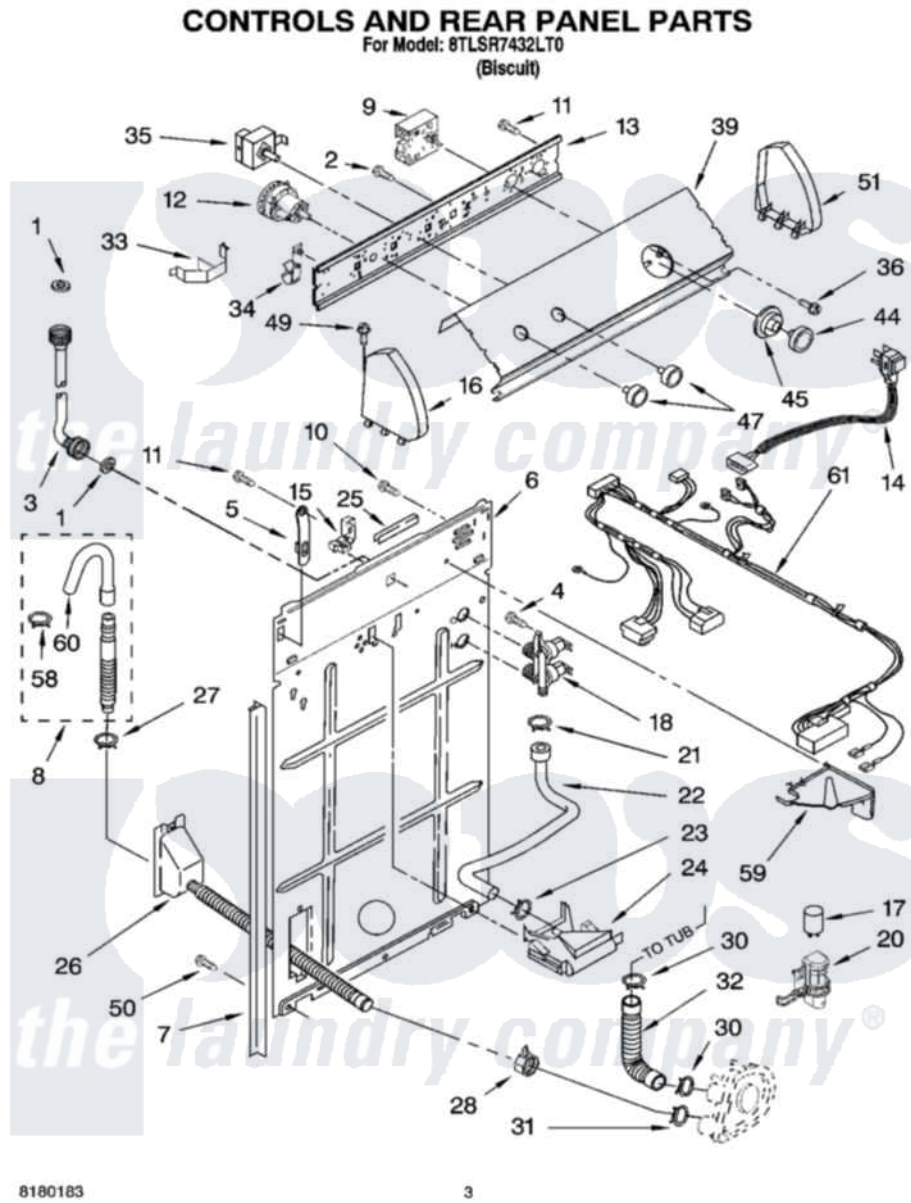

# Whirlpool 8TLSR7432LT0 02 - CONTROLS AND REAR PANEL PARTS

Whirlpool [Residential Whirlpool 8TLSR7432LT0 Washer Parts](#) Parts Diagram 02 - CONTROLS AND REAR PANEL PARTS

[Click on the part number to view part](#)

Item	Original Part Number	Replaced By	Status	Part Description
1	<a href="#">16123</a>			Washer Inlet-Hose Miscellaneous Parts Must be Ordered Separately.
2	<a href="#">3179795</a>			Screw, Ground
3	3949374	<a href="#">89503</a>		Hose-Inlet
"	3949375	<a href="#">89503</a>		Hose-Inlet
4	<a href="#">9740848</a>			Screw, Mixing Valve Mounting
5	8318255	<a href="#">8568314</a>		Strap, Console
6	<a href="#">8318405</a>			Panel, Rear
7	<a href="#">62747</a>			Pad, Rear Panel
8	3951609	<a href="#">285664</a>		Hose
"	661577	<a href="#">285666</a>		Hose
"	3357090	<a href="#">285702</a>		Hose
9	<a href="#">3951603</a>			Timer, Control
10	<a href="#">3351614</a>			Screw, Gearcase Cover Mounting
11	<a href="#">00767</a>			Screw, 8A X 3/8 HeX Washer