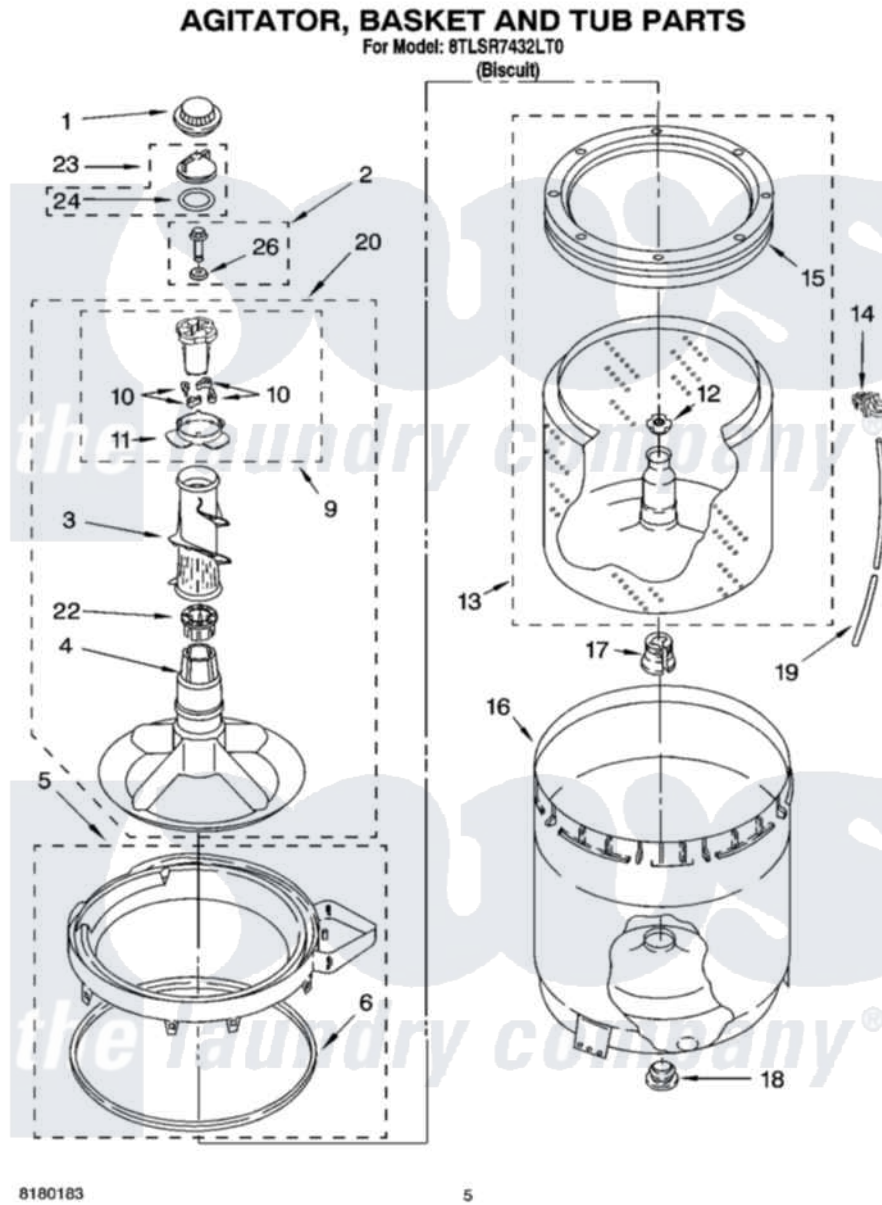

Whirlpool 8TLSR7432LT0 03 - AGITATOR, BASKET AND TUB PARTS

Whirlpool [Residential Whirlpool 8TLSR7432LT0 Washer Parts](#) Parts Diagram 03 - AGITATOR, BASKET AND TUB PARTS

[Click on the part number to view part](#)

Item	Original Part Number	Replaced By	Status	Part Description
1	3355758			Cap, Agitator
2	358237			Screw And Washer
3	3348752			Mover, Clothes
4	3347288			Agitator
5	8528150	W10445870		Ring-Tub
6	3976308			Gasket, Tub Ring
9	3363663	285811		Cam-Agitator
10	3366877	80040		Dog-Agitator
11	3363661			Bearing, Driven Cam
12	21366			Nut, Spanner
13	8526017	W10389329		Clothes Container, Assembly
14	2219077			Clip, Pressure Switch Hose
15	8519788	387240		Ring, Balance
16	63849			Strain Relief, Power Cord
17	389140			Tub Block, Basket Drive
18	383727			Gasket, Centerpod