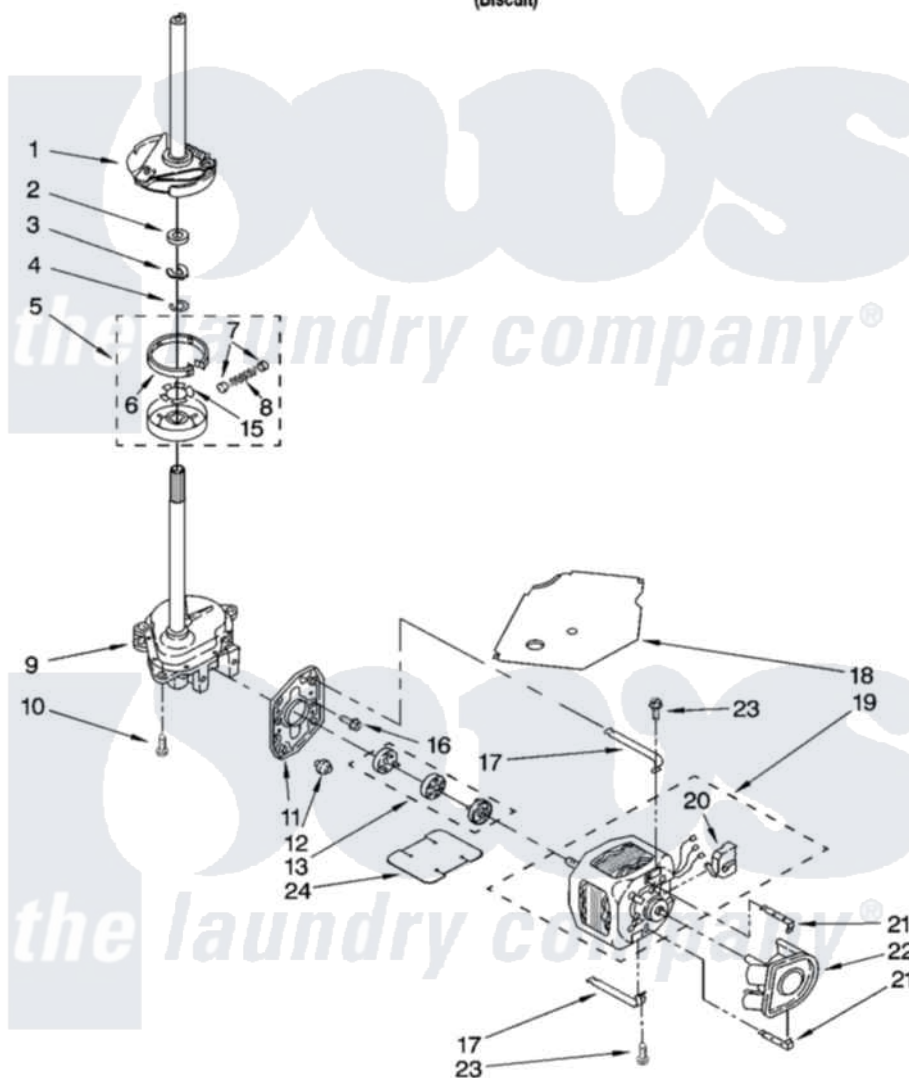

Whirlpool 8TL7432LT0 04 - BRAKE, CLUTCH, GEARCASE, MOTOR AND PUMP PARTS

BRAKE, CLUTCH, GEARCASE, MOTOR AND PUMP PARTS

For Model: 8TL7432LT0
(Biscuit)

8180183

7

Whirlpool [Residential Whirlpool 8TL7432LT0 Washer Parts](#) Parts Diagram 04 - BRAKE, CLUTCH, GEARCASE, MOTOR AND PUMP PARTS
Click on the part number to view part

Item	Original Part Number	Replaced By	Status	Part Description
1	388952	285792		Basketdrive
2	63292			Washer, Spin Tube Thrust
3	62697	W10080230		Ring, Spin Tube Support
4	63283	285353		Ring
5	3951311	285785		Clutch
6	3951308	285790		Lining
7	62646			Cap, Clutch Spring
8	3946792			Spring And Damper Assembly
9	3360630	3360629		Gearcase
10	3357334	3400516		Screw Anti-Rattle
11	62611			Plate, Motor Mount To Gearcase
12	62691			Grommet, Motor
13	285753	285753A		Coupling
15	3355454			Clip, Main Drive

16	3400516		Screw Anti-Rattle
17	3349637	W10086010	Retainer, Motor
18	3362089		Shield, Tub To Motor
19	8528157	661600	Motor, Main Drive
20	3952056		Switch, Main Drive Motor
21	8546127		Retainer, Pump
22	3363394		Pump
23	3387485	273556	Screw, 10-16 X 5/8
24	3946532		Shield, Motor