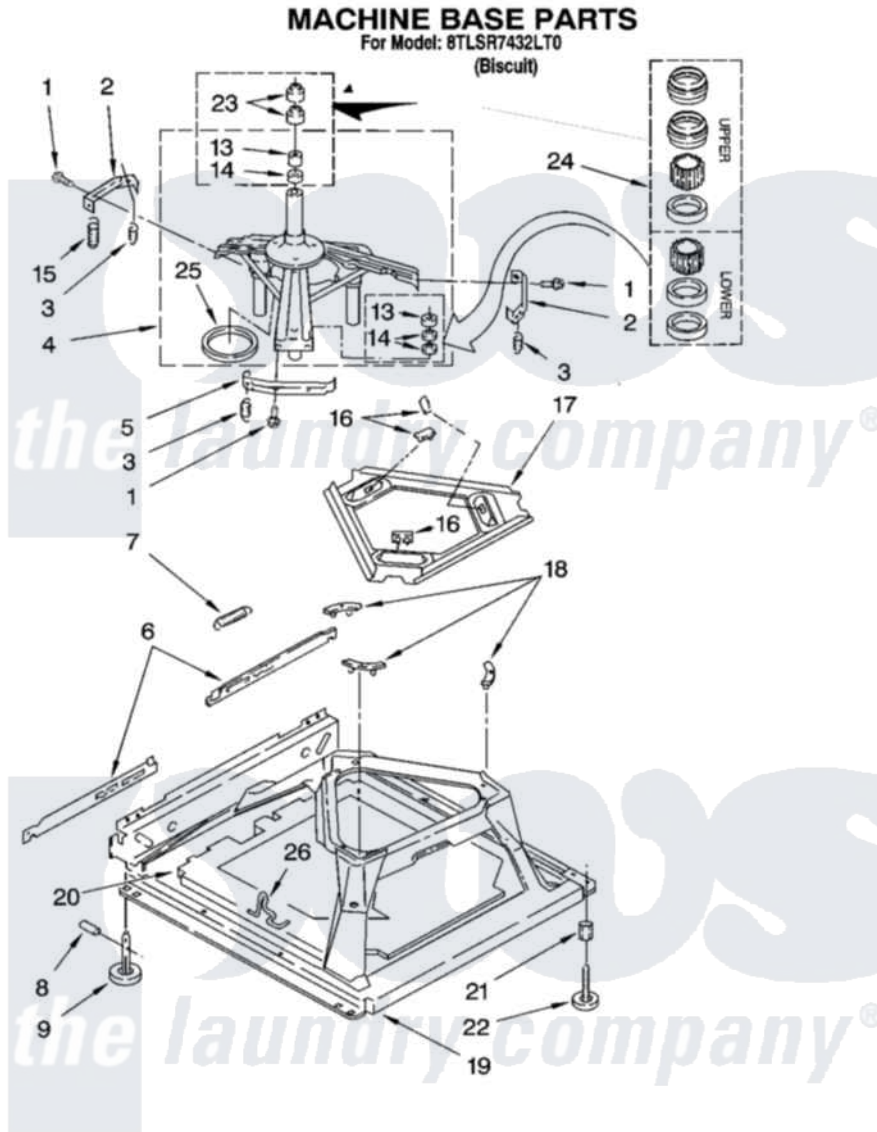

Whirlpool 8TLSR7432LT0 05 - MACHINE BASE PARTS

Whirlpool Residential Whirlpool 8TLSR7432LT0 Washer Parts Parts Diagram 05 - MACHINE BASE PARTS
[Click on the part number to view part](#)

Item	Original Part Number	Replaced By	Status	Part Description
1	3400076			Screw, Bracket Mounting
2	64067			Bracket, Spring Outer
3	63907			Spring, Suspension
4	3362087	280184		Support
5	64065			Bracket, Spring Outer
6	63466			Link, Leveling Mechanism
7	62597	8316845		Spring
8	62837			Pin, Knurled
9	62596	285244		Feet-Leveling
13	3347047	8546455		Bearing, Centerpost
14	357409	359449		Seal, Agitator Shaft
15	388492	W10250667		Spring, Counterweight
16	62568	285219		Pad
17	3946509			Plate, Suspension
18	3363660	285744		Pad
19	3946512	285771		Base

20	3361812		Absorber, Sound
21	3359452		Nut, Lock
22	389102	W10001130	Foot, Leveling
23	356934	8577376	Seal, Centerpost
24	285203		Centerpost Bearing Kit
25	63134		Ring, Sound Deadening
26	63806	W10145155	Retainer, Suspension Spring