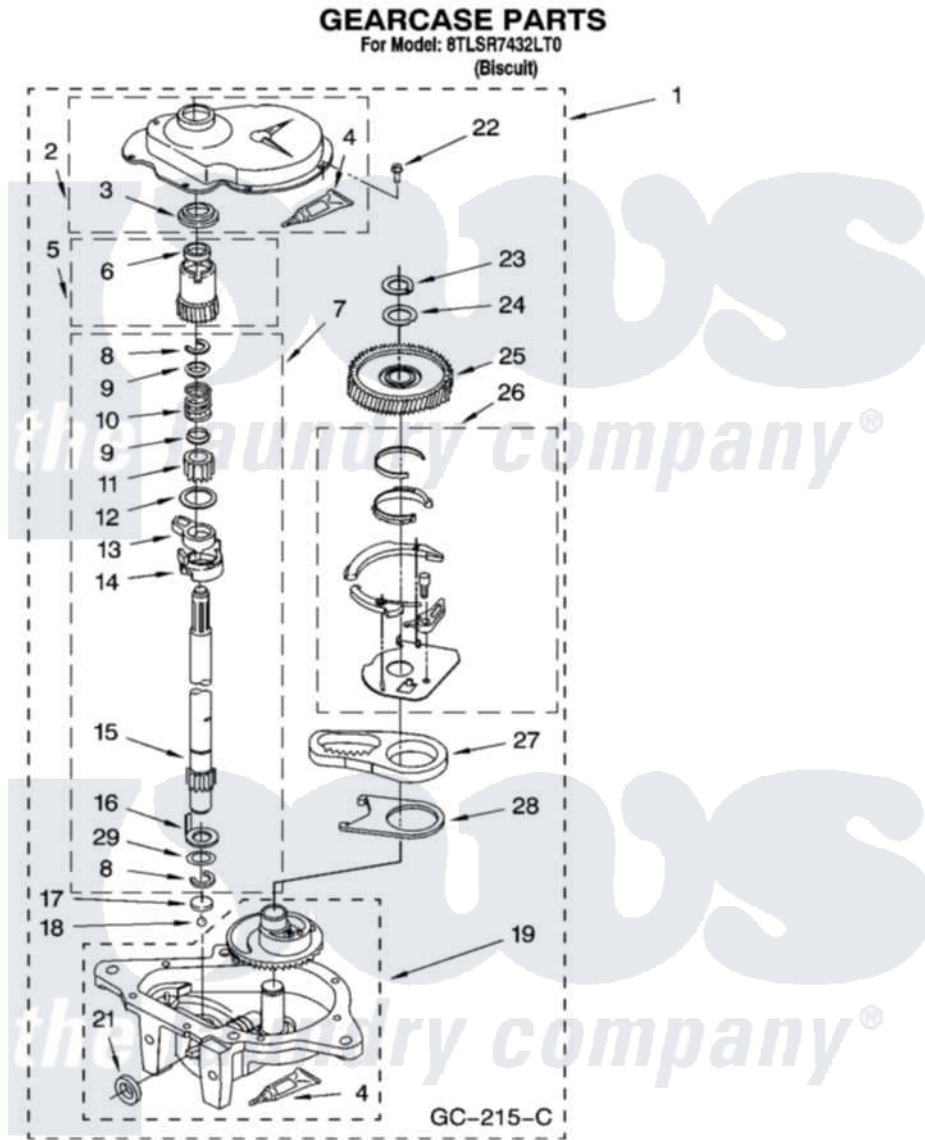

Whirlpool 8TL7432LT0 08 - GEARCASE PARTS

12

6180183

Whirlpool Residential Whirlpool 8TL7432LT0 Washer Parts Parts Diagram 08 - GEARCASE PARTS
Click on the part number to view part

Item	Original Part Number	Replaced By	Status	Part Description
1	3360630	3360629		Gearcase
2	285202			Cover, Gearcase
3	3349985			Seal, Gearcase Cover
4	285195			Sealer Sealer, Gasket
5	63320	285362		Gear and Pinion
6	356427			Seal, Spin Pinion
7	389387			Shaft, Agitator
8	90369		Not Available	Ring, Retaining (2)
9	62677			Retainer, Spring
10	62676			Spring, Agitator
11	63273	285509		Shaft, Agitator
12	62619			Washer, Agitator Gear
13	62580	285206		Cam-Agitator
14	62581	285206		Cam-Agitator
15	285509			Shaft, Agitator
16	62618			Washer, Cam Thrust

17	16018	285205	Bearing
18	85529	285205	Bearing
19	389230	285515	Gearcase
21	285352		Seal Kit, Thrust Plug
22	3351614		Screw, Gearcase Cover Mounting
23	3362552	285765	Ring-Retr
24	285735	285766	Washer Kit, Thrust
25	62570	285362	Gear and Pinon
26	388253	999516	Shelf-Glas
27	3349296	8546456	Rack, Connecting
28	62621		Actuator, Shift
29	388815		Washer, Intermediate 1 3976263 Miscellaneous Parts Bag 2 3976300 Washer, Inlet Hose 3 3366913 Clamp, Hose