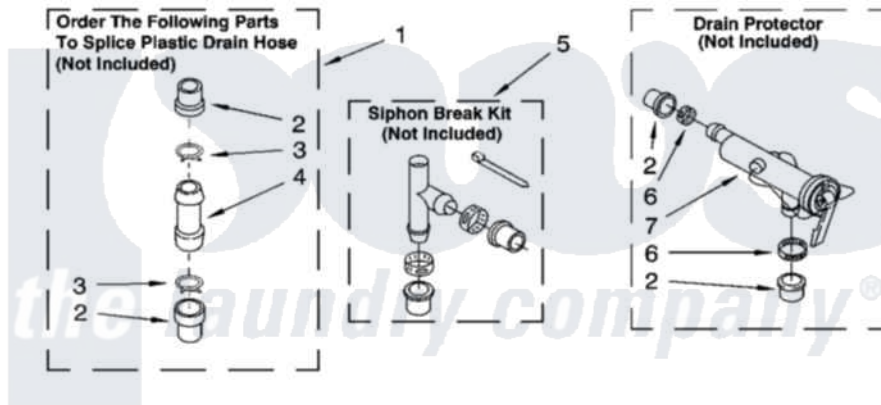

**WATER SYSTEM PARTS**

For Model: 8TLSR7432LT0  
(Biscuit)

WS400

8180183

13

Whirlpool [Residential Whirlpool 8TLSR7432LT0 Washer Parts](#) Parts Diagram 09 - WATER SYSTEM PARTS  
Click on the part number to view part

Item	Original Part Number	Replaced By	Status	Part Description
1	<a href="#">285442</a>			Water System Parts
2	<a href="#">285321</a>			Water System Parts
3	370447	<a href="#">285655</a>		Clamp, Hose
4	<a href="#">16272</a>			Connector, Straight
5	<a href="#">285320</a>			Water System Parts
6	65349	<a href="#">285655</a>		Clamp, Hose
7	<a href="#">367031</a>			Water System Parts