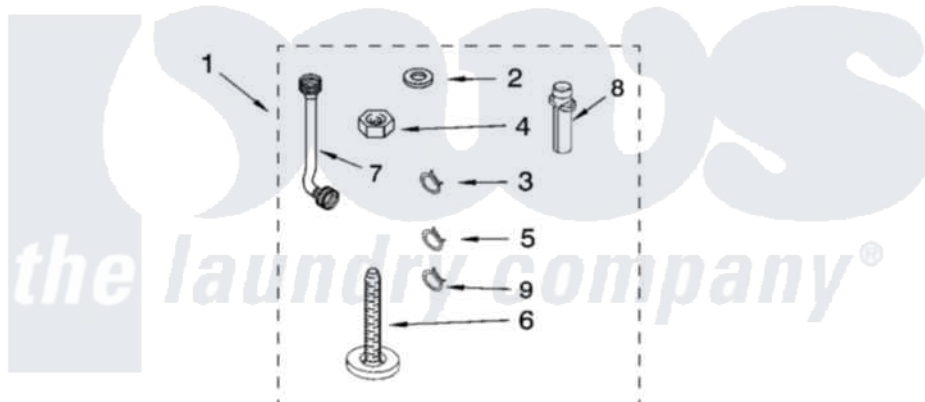

Whirlpool 8TL5R7432LT0 10 - MISCELLANEOUS PARTS, OPTIONAL PARTS (NOT INCLUDED)

MISCELLANEOUS PARTS

For Model: 8TL5R7432LT0
(Biscuit)

Whirlpool [Residential Whirlpool 8TL5R7432LT0 Washer Parts](#) Parts Diagram 10 - MISCELLANEOUS PARTS, OPTIONAL PARTS (NOT INCLUDED).
Click on the part number to view part

| Item | Original Part Number | Replaced By | Status | Part Description |
|------|-------------------------|---------------------------|--------|---|
| 1 | 8541753 | 8541754 | | Miscellaneous Parts Bag |
| 2 | 16123 | | | Washer Inlet-Hose Miscellaneous Parts Must be Ordered Separately. |
| 3 | 3366912 | 356138 | | Clamp, Hose |
| 4 | 3359452 | | | Nut, Lock |
| 5 | 3366913 | 3357331 | | Clamp, Drain |
| 6 | 389102 | W10001130 | | Foot, Leveling |
| 7 | 3949374 | 89503 | | Hose-Inlet |
| " | 3949375 | 89503 | | Hose-Inlet |
| 8 | 3363920 | 3363920A | | Adapter |
| 9 | 356138 | | | Clamp, Hose |
| " | 4392899 | | | Paint, Touch-Up |
| " | 350938 | | | Paint, Pressurized Spray B |
| " | 4392901 | | | Paint, Pressurized Spray |