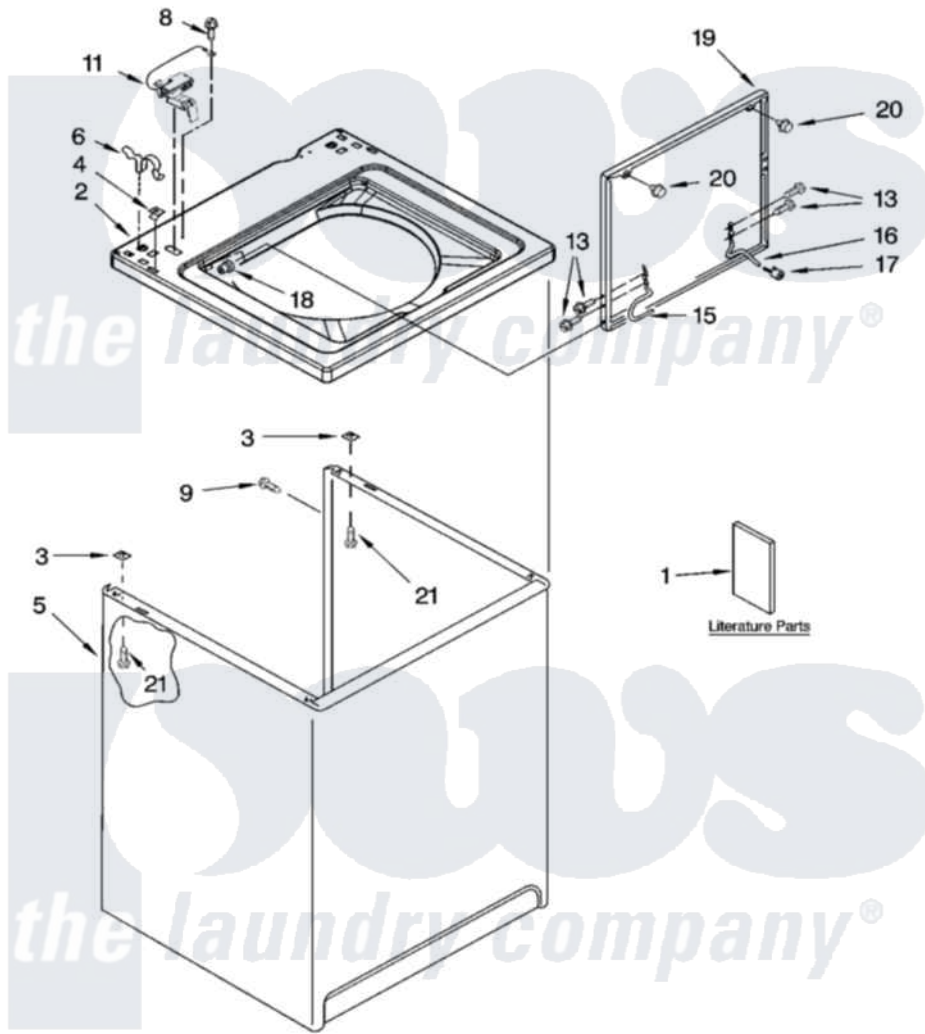

# Whirlpool 8TLSR7432LT1 01 - TOP AND CABINET PARTS

## TOP AND CABINET PARTS

For Model: 8TLSR7432LT1  
(Biscuit)

AUTOMATIC  
WASHER

8-06 Litho in U.S.A. (dtd)

1

Part No. W10112693

Whirlpool [Residential Whirlpool 8TLSR7432LT1 Washer Parts](#) Parts Diagram 01 - TOP AND CABINET PARTS

[Click on the part number to view part](#)

Item	Original Part Number	Replaced By	Status	Part Description
1	W10038050		Not Available	Installation Instructions
"	8558487		Not Available	Feature Sheet
"	8539791		Not Available	Use & Care Guide (English/Chinese)
"	8541395		Not Available	Wiring Diagram
2	<a href="#">8318070</a>			Top
3	62750			Spacer, Cabinet To Top (4)
4	<a href="#">357213</a>			Nut, Push-In
5	3952698	<a href="#">3954357</a>		Cabinet
6	<a href="#">62780</a>			Clip, Top And Cabinet And Rear Panel
8	<a href="#">3351614</a>			Screw, Gearcase Cover Mounting
9	3357011	<a href="#">308685</a>		Side Trim )
11	<a href="#">8318084</a>			Switch, Lid
13	3351355	<a href="#">W10119828</a>		Screw, Lid Hinge Mounting
15	<a href="#">8318088</a>			Hinge, Lid

16	<a href="#">54583</a>		Hinge, Lid
17	<a href="#">19119</a>		Bumper, Lid Hinge
18	<a href="#">21258</a>		Bearing, Lid Hinge
19	8541742	<a href="#">3957511</a>	Lid
20	<a href="#">9724509</a>		Bumper, Lid
21	<a href="#">3390631</a>		Screw, 10-16 X 3/8