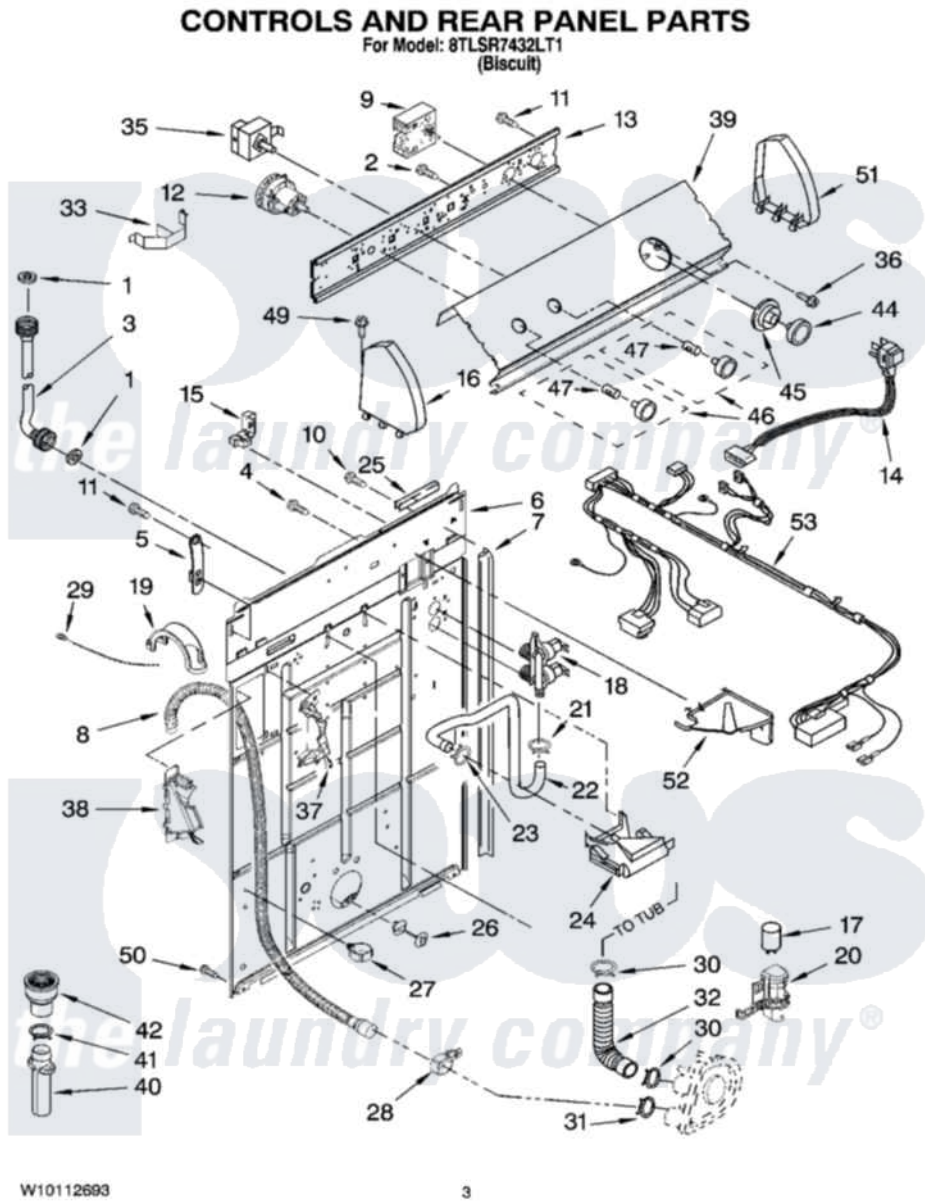

Whirlpool 8TLSR7432LT1 02 - CONTROLS AND REAR PANEL PARTS

W10112693

3

Whirlpool [Residential Whirlpool 8TLSR7432LT1 Washer Parts](#) Parts Diagram 02 - CONTROLS AND REAR PANEL PARTS

[Click on the part number to view part](#)

Item	Original Part Number	Replaced By	Status	Part Description
1	3976300	16123		Washer Inlet-Hose Miscellaneous Parts Must be Ordered Separately.
2	3400073			Screw, Ground
3	8571377	89503		Hose-Inlet
"	8571378	89503		Hose-Inlet
4	9740848			Screw, Mixing Valve Mounting
5	8568314			Strap, Console
6	8318015			Panel, Rear
7	62747			Pad, Rear Panel
8	8559373	W10096921		Drain Hose Assembly
9	8541393			Timer, Control
10	3351614			Screw, Gearcase Cover Mounting
11	90767			Screw, 8A X 3/8 HeX Washer Head Tapping
12	3366849	W10339228		Switch-WL

13	3948608		Bracket, Control
14	8559419		Cord, Power
15	8559337	285777	Relief-Str
16	8271368	279965	Endcap
17	357021	8572717	Capacitor, Motor Start
18	3952164	285805	Valve-Inlet
19	8577378		U-Bend, Drain Hose
20	8318046		Clip, Capacitor
21	301958	596669	Clamp, Manifold
22	8541607	3357328	Hose, Vacuum Break
23	370450	596669	Clamp, Manifold
24	387606	3360977	Break-Vac
25	303294	3367669	Protector, Edge
26	8519200		Support, Rear Panel
27	8541667		Clamp, Hose
28	8541668		Clamp, Hose
29	3347868	W10339879	Tie, Cable
30	3363366	616099	Clamp
31	8317496	285655	Clamp, Hose
32	3951449	285871	Hose
33	8055003		Clip, Harness And Pressure Switch
35	661612	W10168256	Switch, Water Temperature
36	3400818		Screw, Timer Mounting
37	8541669		Bucket, Drain Hose
38	8541658		Bucket, Drain Hose
39	8539607		Panel, Console
40	3363920	3363920A	Adapter
41	285655		Clamp, Hose
42	8577375		Coupling, Drain Hose
44	3957822		Knob, Timer
45	3957850		Dial, Timer
46	3957797		Knob, Push-To-Start
47	8536939		Clip, Knob
49	388326		Screw, 8-18 X 1.25
50	62863	3390631	Screw, 10-16 X 3/8
51	8271362	279965	Endcap
52	8539874		Shield, Suds
53	3956652		Wiring Harness