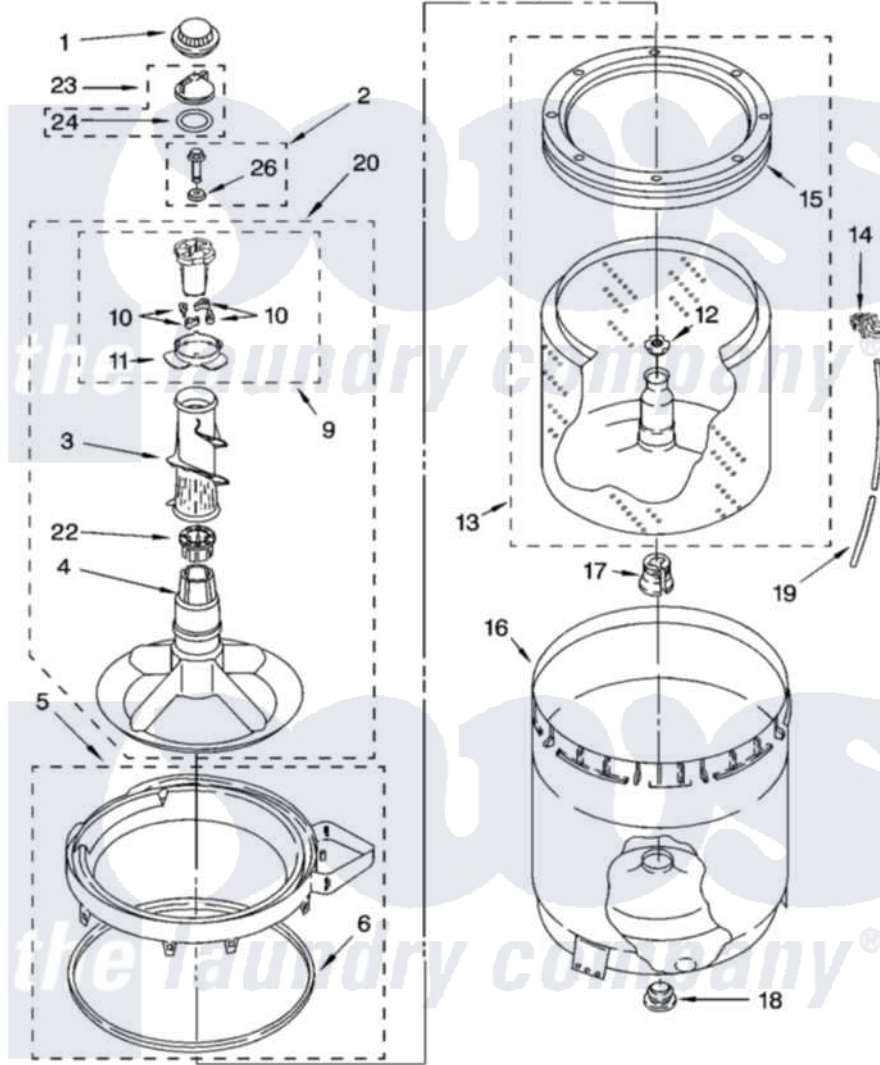

# Whirlpool 8TLSR7432LT1 03 - AGITATOR, BASKET AND TUB PARTS

## AGITATOR, BASKET AND TUB PARTS

For Model: 8TLSR7432LT1  
(Biscuit)

W10112693

5

Whirlpool [Residential Whirlpool 8TLSR7432LT1 Washer Parts](#) Parts Diagram 03 - AGITATOR, BASKET AND TUB PARTS

[Click on the part number to view part](#)

Item	Original Part Number	Replaced By	Status	Part Description
1	<a href="#">3355758</a>			Cap, Agitator
2	<a href="#">358237</a>			Screw And Washer
3	<a href="#">3348752</a>			Mover, Clothes
4	<a href="#">3347288</a>			Agitator
5	8528150	<a href="#">W10445870</a>		Ring-Tub
6	<a href="#">3976308</a>			Gasket, Tub Ring
9	3363663	<a href="#">285811</a>		Cam-Agitator
10	3366877	<a href="#">80040</a>		Dog-Agitator
11	<a href="#">3363661</a>			Bearing, Driven Cam
12	<a href="#">21366</a>			Nut, Spanner
13	8526016	<a href="#">W10389328</a>		Clothes Container, Assembly
14	<a href="#">2219077</a>			Clip, Pressure Switch Hose
15	8519788	<a href="#">387240</a>		Ring, Balance
16	<a href="#">63849</a>			Strain Relief, Power Cord
17	<a href="#">389140</a>			Tub Block, Basket Drive
18	<a href="#">383727</a>			Gasket, Centerpod