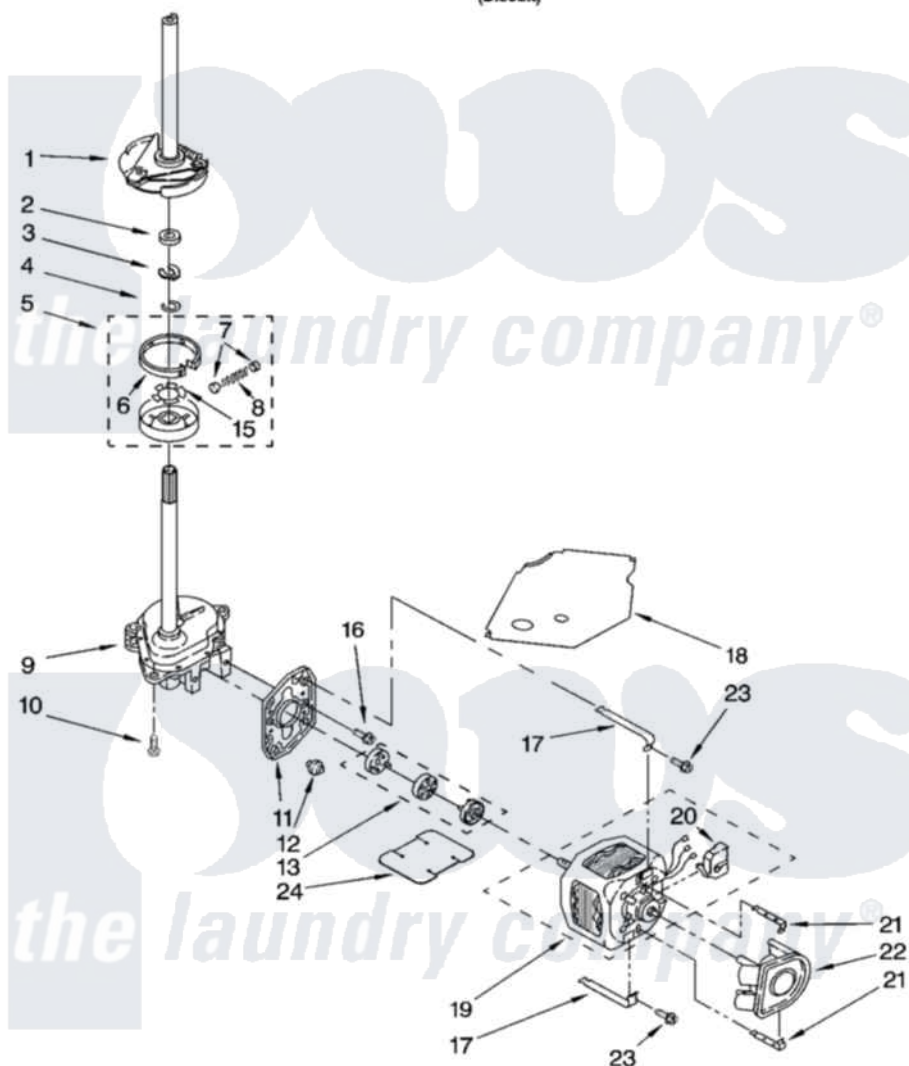

Whirlpool 8TL7432LT1 04 - BRAKE, CLUTCH, GEARCASE, MOTOR AND PUMP PARTS

BRAKE, CLUTCH, GEARCASE, MOTOR AND PUMP PARTS

For Model: 8TL7432LT1
(Biscuit)

W10112693

7

Whirlpool [Residential Whirlpool 8TL7432LT1 Washer Parts](#) Parts Diagram 04 - BRAKE, CLUTCH, GEARCASE, MOTOR AND PUMP PARTS

[Click on the part number to view part](#)

Item	Original Part Number	Replaced By	Status	Part Description
1	388952	285792		Basketdrive
2	63292			Washer, Spin Tube Thrust
3	62697	W10080230		Ring, Spin Tube Support
4	63283	285353		Ring
5	3951311	285785		Clutch
6	3951308	285790		Lining
7	62646			Cap, Clutch Spring
8	3946792			Spring And Damper Assembly
9	3360630	3360629		Gearcase
10	3357334	3400516		Screw Anti-Rattle
11	62611			Plate, Motor Mount To Gearcase
12	62691			Grommet, Motor
13	285753	285753A		Coupling
15	3355454			Clip, Main Drive

16	3400516		Screw Anti-Rattle
17	3349637	W10086010	Retainer, Motor
18	3362089		Shield, Tub To Motor
19	8528157	661600	Motor, Main Drive
20	3952056		Switch, Main Drive Motor
21	8546127		Retainer, Pump
22	3363394		Pump
23	3387485	273556	Screw, 10-16 X 5/8
24	3946532		Shield, Motor