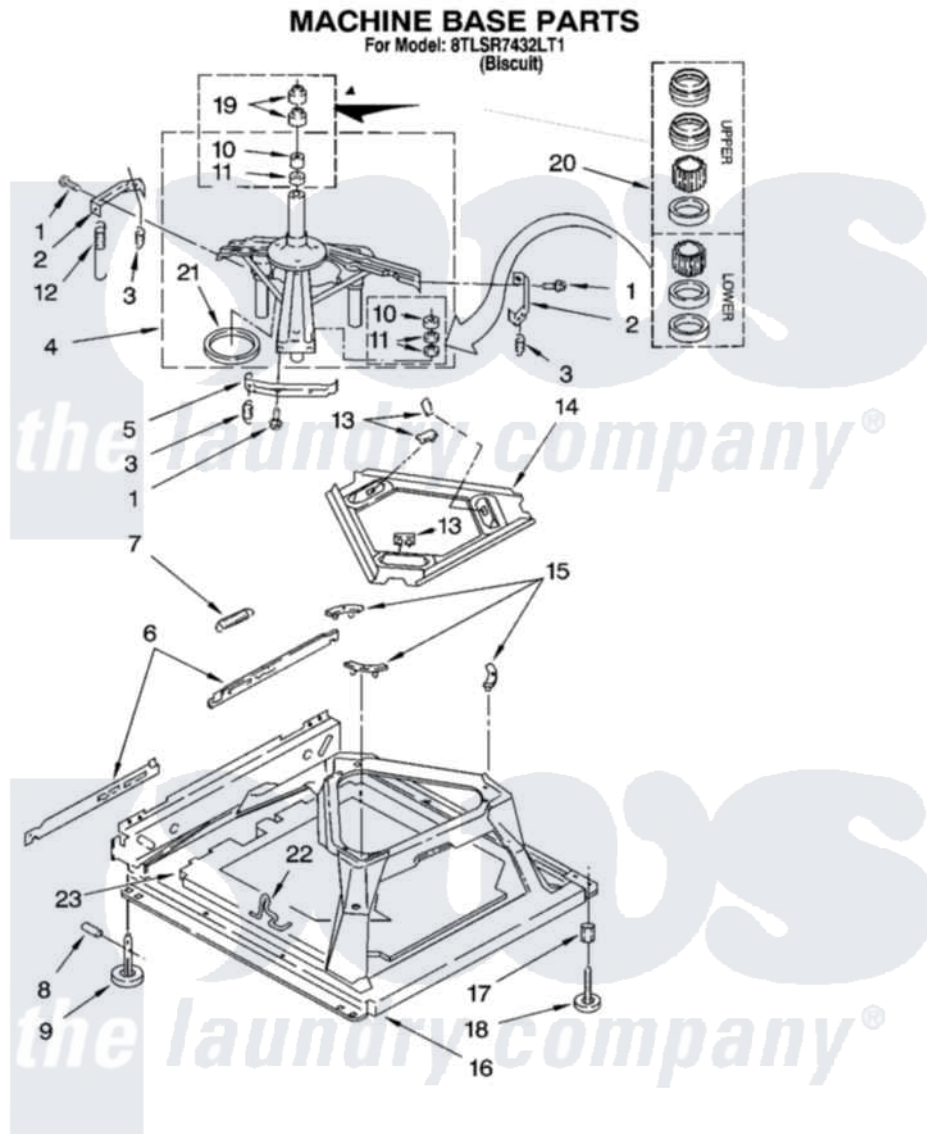

# Whirlpool 8TLSR7432LT1 05 - MACHINE BASE PARTS

Whirlpool Residential Whirlpool 8TLSR7432LT1 Washer Parts Parts Diagram 05 - MACHINE BASE PARTS  
[Click on the part number to view part](#)

Item	Original Part Number	Replaced By	Status	Part Description
1	<a href="#">3400076</a>			Screw, Bracket Mounting
2	<a href="#">64067</a>			Bracket, Spring Outer
3	<a href="#">63907</a>			Spring, Suspension
4	8575214	<a href="#">280184</a>		Support
5	<a href="#">64065</a>			Bracket, Spring Outer
6	<a href="#">63466</a>			Link, Leveling Mechanism
7	62597	<a href="#">8316845</a>		Spring
8	<a href="#">62837</a>			Pin, Knurled
9	62596	<a href="#">285244</a>		Feet-Leveling
10	<a href="#">8546455</a>			Bearing, Centerpost
11	357409	<a href="#">359449</a>		Seal, Agitator Shaft
12	388492	<a href="#">W10250667</a>		Spring, Counterweight
13	62568	<a href="#">285219</a>		Pad
14	<a href="#">3946509</a>			Plate, Suspension
15	3363660	<a href="#">285744</a>		Pad
16	3946512	<a href="#">285771</a>		Base

17	<a href="#">3359452</a>	Nut, Lock
18	<a href="#">W10001130</a>	Foot, Leveling
19	<a href="#">8577376</a>	Seal, Centerpost
20	<a href="#">285203</a>	Centerpost Bearing Kit
21	<a href="#">63134</a>	Ring, Sound Deadening
22	63806	<a href="#">W10145155</a> Retainer, Suspension Spring
23	<a href="#">3361812</a>	Absorber, Sound