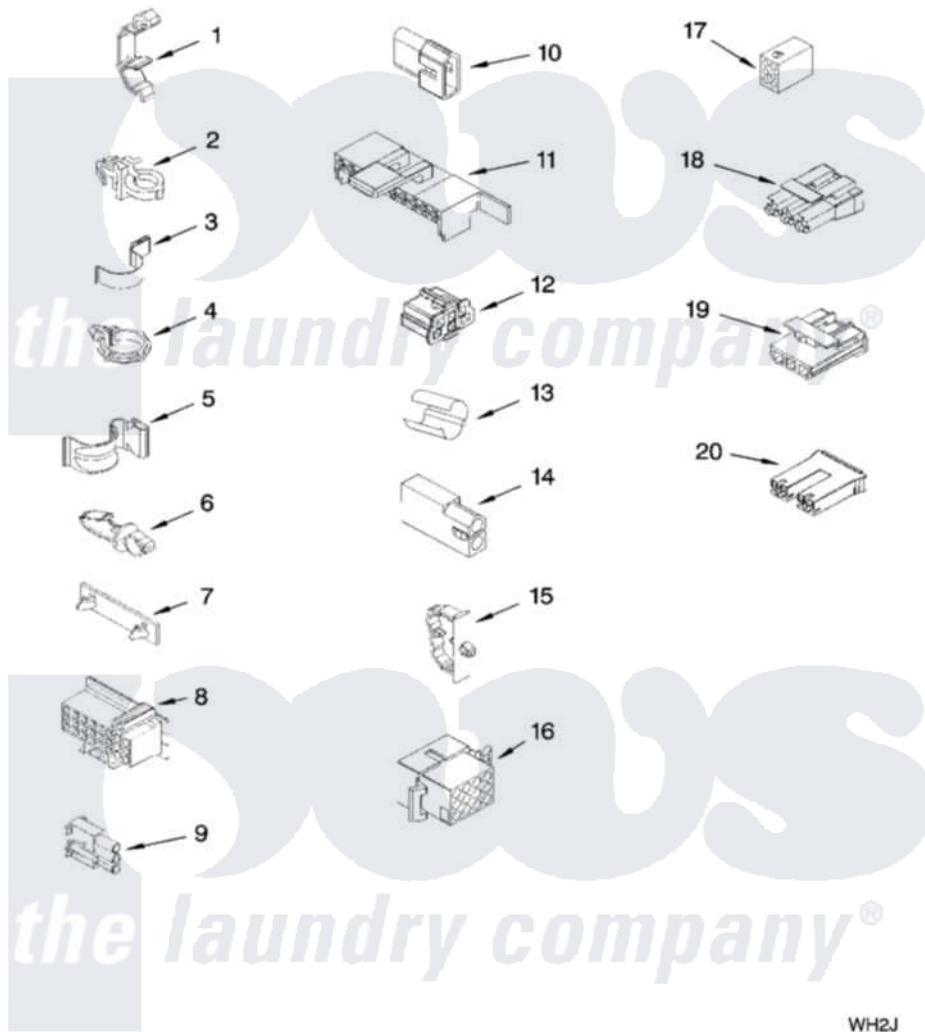

# Whirlpool 8TLSR7432LT1 06 - WIRING HARNESS PARTS

## WIRING HARNESS PARTS

For Model: 8TLSR7432LT1  
(Biscuit)

W10112693

9

WH2J

Whirlpool [Residential Whirlpool 8TLSR7432LT1 Washer Parts](#) Parts Diagram 06 - WIRING HARNESS PARTS  
Click on the part number to view part

Item	Original Part Number	Replaced By	Status	Part Description
1	<a href="#">3349557</a>			Retainer, Harness
2	388498		Not Available	Clip, Harness
3	3347812	<a href="#">8528351</a>		Clip
4	3352501	<a href="#">8559320</a>		Restraint, Hose
5	<a href="#">90016</a>			Clip, Pressure Switch Hose
6	3390496	<a href="#">8281256</a>		Clip, Harness
7	<a href="#">389379</a>			Retainer, Side To Feature Panel
8	<a href="#">3948614</a>			Disconnect Block
"	<a href="#">352089</a>			Timer, Block Disconnect
9	<a href="#">62889</a>			Receptacle, Terminal
10	<a href="#">353424</a>			Plug, Terminal
11	<a href="#">62505</a>			Block, Disconnect
12	<a href="#">3347243</a>			Block, Disconnect
13	<a href="#">63523</a>			Harness, Protector
14	<a href="#">717252</a>			Receptacle, Terminal
15	<a href="#">3352944</a>			Clip, Harness

16	3390423		Not Available	Block, Disconnect (12-Way) (Timer) (Use Term. 94613)
17	3347730		Not Available	Receptacle, (6-Way) (Use Term. 94613)
18	3948617	<a href="#">2172937</a>		Connector
19	<a href="#">3360056</a>			Connector
20	<a href="#">3354925</a>			Block, Connector
"	<a href="#">3354926</a>			Block, Connector