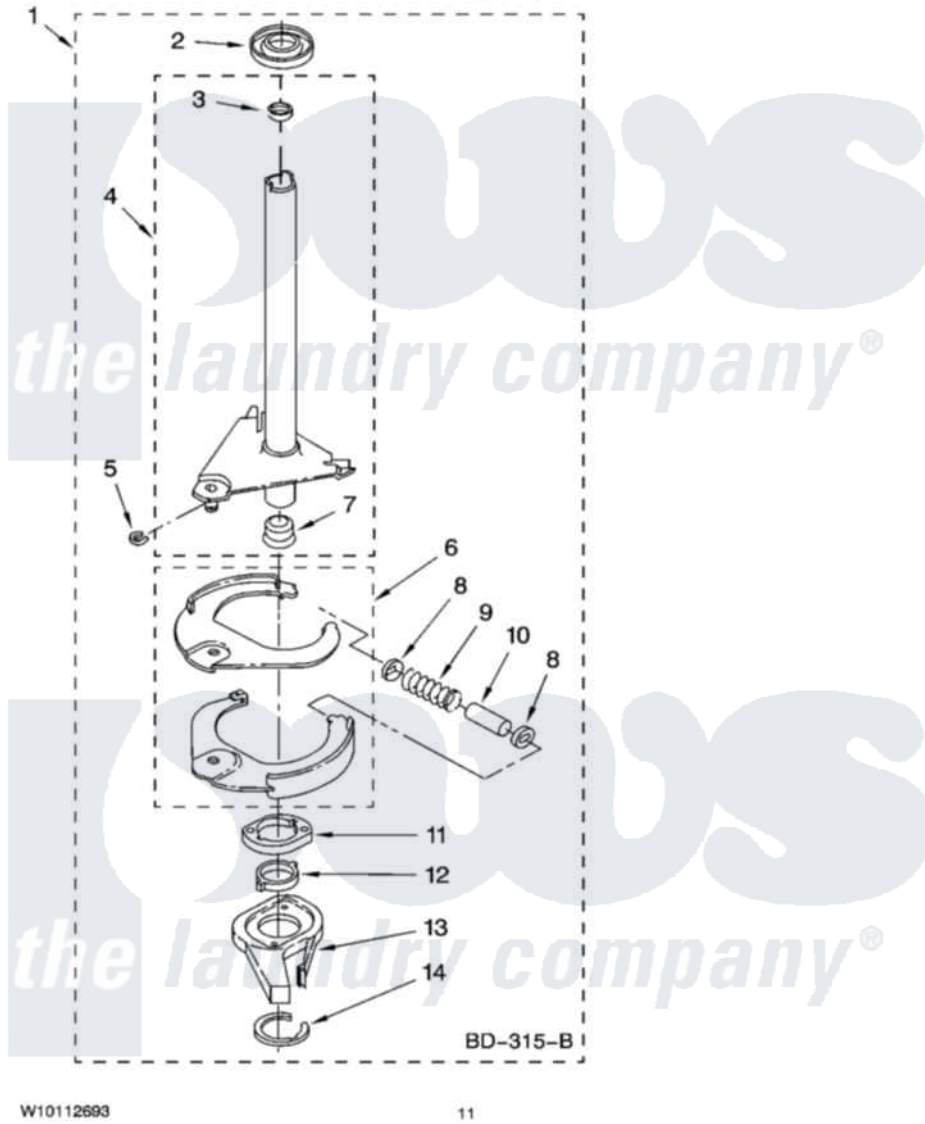

# Whirlpool 8TL5R7432LT1 07 - BRAKE AND DRIVE TUBE PARTS

## BRAKE AND DRIVE TUBE PARTS

For Model: 8TL5R7432LT1  
(Biscuit)

W10112693

11

Whirlpool Residential Whirlpool 8TL5R7432LT1 Washer Parts Parts Diagram 07 - BRAKE AND DRIVE TUBE PARTS  
Click on the part number to view part

Item	Original Part Number	Replaced By	Status	Part Description
1	388952	<a href="#">285792</a>		Basketdrive
2	<a href="#">62658</a>			Ring, Thrust
3	<a href="#">356427</a>			Seal, Spin Pinion
4	64027	<a href="#">64208</a>		Tube-Spin
5	64035	<a href="#">W10083190</a>		Ring, Retaining
6	64232	<a href="#">285438</a>		Shoe-Brake
7	62703	<a href="#">8546462</a>		"T" Bearing, Spin Tube
8	3353956	<a href="#">285658</a>		Sleeve
9	387806		Not Available	Spring, Brake
10	3355360	<a href="#">285658</a>		Sleeve
11	661516	<a href="#">8546461</a>		Cam, Brake Release
12	<a href="#">63022</a>			Sleeve, Cam
13	64194	<a href="#">285790</a>		Lining
14	90368	<a href="#">W10083200</a>		Ring, Retaining
"	BLANK		Not Available	Following Parts Not Illustrated
"	<a href="#">285208</a>			Lubricant