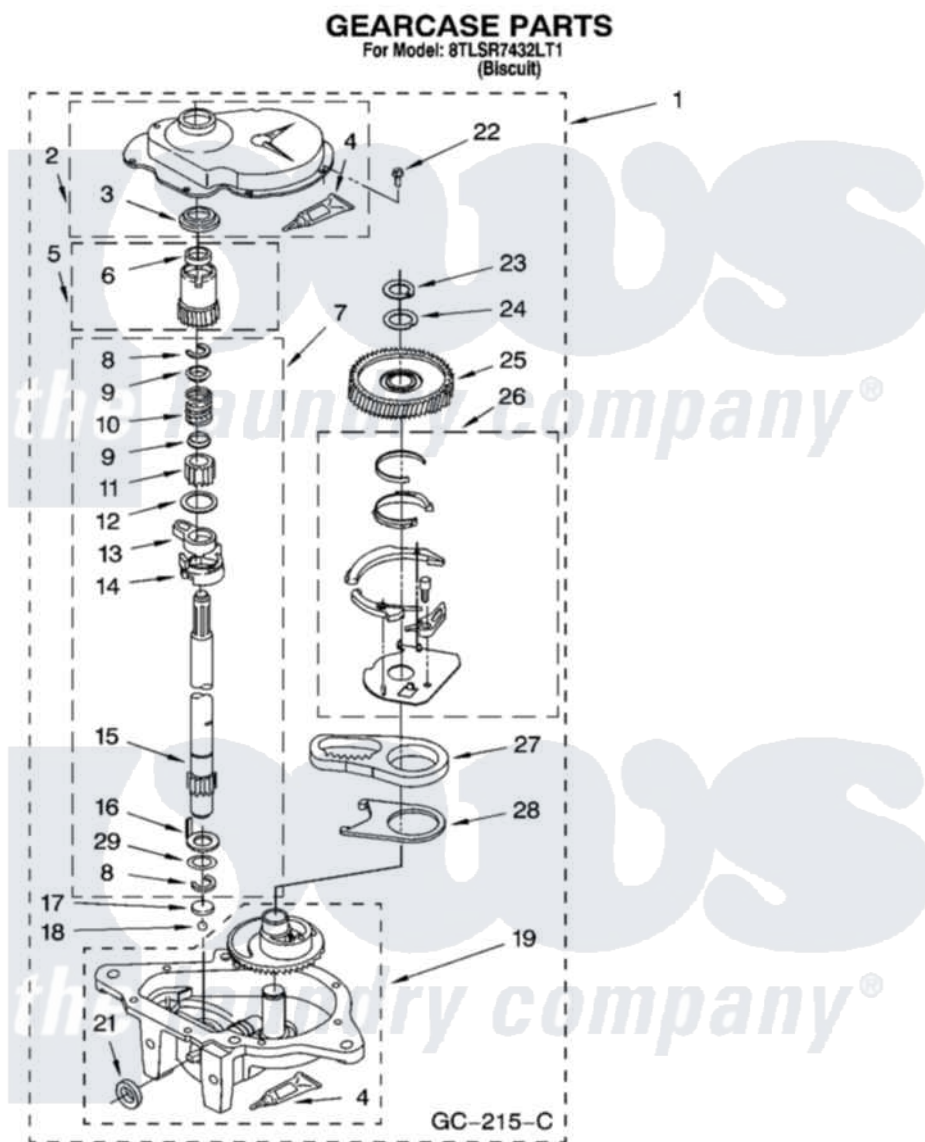

**Whirlpool 8TL7432LT1 08 - GEARCASE PARTS, OPTIONAL PARTS
(NOT INCLUDED)**

12

W10112693

Whirlpool [Residential Whirlpool 8TL7432LT1 Washer Parts](#) Parts Diagram 08 - GEARCASE PARTS, OPTIONAL PARTS (NOT INCLUDED)

[Click on the part number to view part](#)

Item	Original Part Number	Replaced By	Status	Part Description
1	3360630	3360629		Gearcase
2	285202			Cover, Gearcase
3	3349985			Seal, Gearcase Cover
4	285195			Sealer Sealer, Gasket
5	63320	285362		Gear and Pinion
6	356427			Seal, Spin Pinion
7	389387			Shaft, Agitator
8	90369		Not Available	Ring, Retaining (2)
9	62677			Retainer, Spring
10	62676			Spring, Agitator
11	63273	285509		Shaft, Agitator
12	62619			Washer, Agitator Gear
13	62580	285206		Cam-Agitator
14	62581	285206		Cam-Agitator
15	285509			Shaft, Agitator