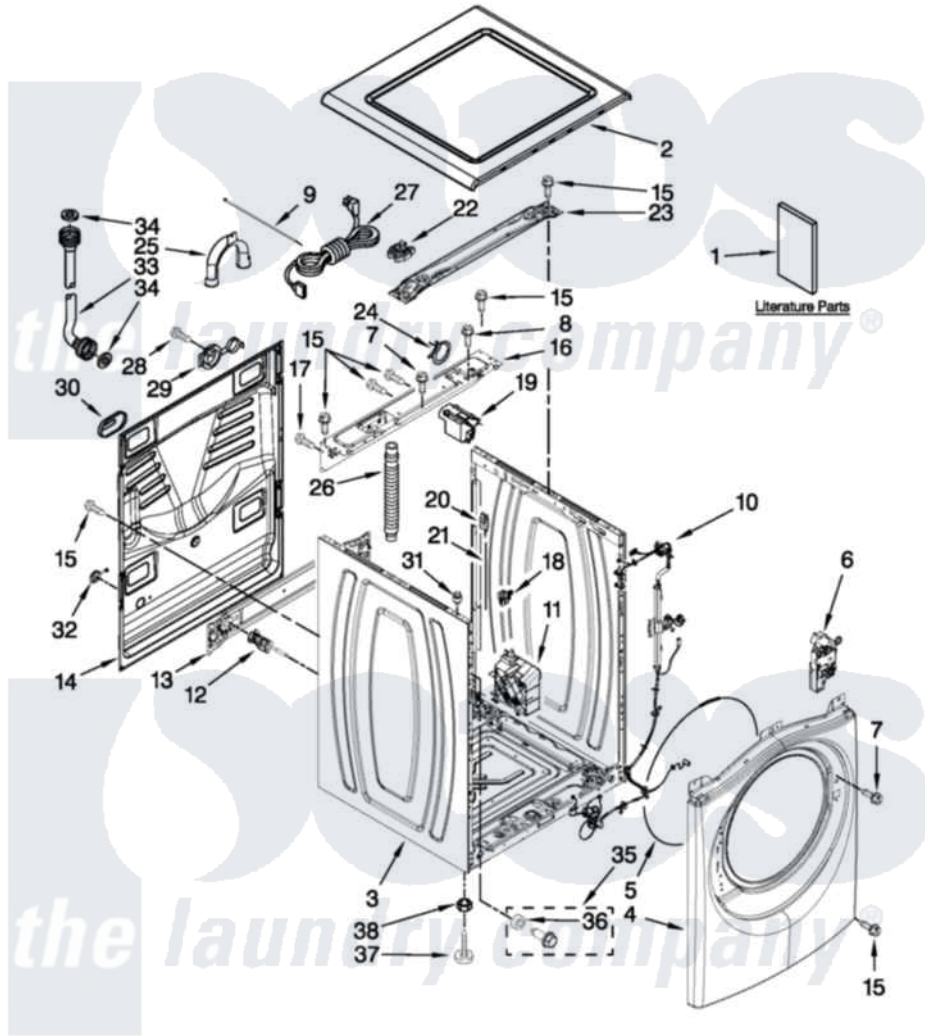

# Whirlpool BNQ11CVANA0 01 - TOP AND CABINET PARTS

**alive!**

## TOP AND CABINET PARTS

For Model: BNQ11CVANA0  
(Red)

AUTOMATIC  
WASHER

FOR ORDERING INFORMATION REFER TO PARTS PRICE LIST

11-11 Printed in U.S.A. (JLP) (psw)

1

Part No. W10463867 Rev. B

Whirlpool [Residential Whirlpool BNQ11CVANA0 Washer Parts](#) Parts Diagram 01 - TOP AND CABINET PARTS

[Click on the part number to view part](#)

Item	Original Part Number	Replaced By	Status	Part Description
1	W10433555		Not Available	USE & CARE GUIDE
2	<a href="#">W10337799</a>			Top
3	<a href="#">W10337793</a>			Cabinet
4	W10337800	<a href="#">W10441112</a>		Panel
5	<a href="#">W10237503</a>			Retainer, Bellow To Front Panel
6	8183197	<a href="#">8183270</a>		Lock, Door
7	8540282	<a href="#">8181661</a>		Screw, Actuator
8	<a href="#">8540329</a>			Screw, 8-18 X 7/16
9	<a href="#">W10339879</a>			Tie, Cable
10	<a href="#">W10432029</a>			Harness, Wiring
11	<a href="#">W10374126</a>			Motor Control Unit
12	W10271590	<a href="#">W10498442</a>		Bolt
13	<a href="#">W10237498</a>			Brace, Transport
14	<a href="#">W10237492</a>			Panel, Rear
15	<a href="#">W10142290</a>			Screw, 8-18 X 5/16
16	<a href="#">W10354386</a>			Brace, Rear