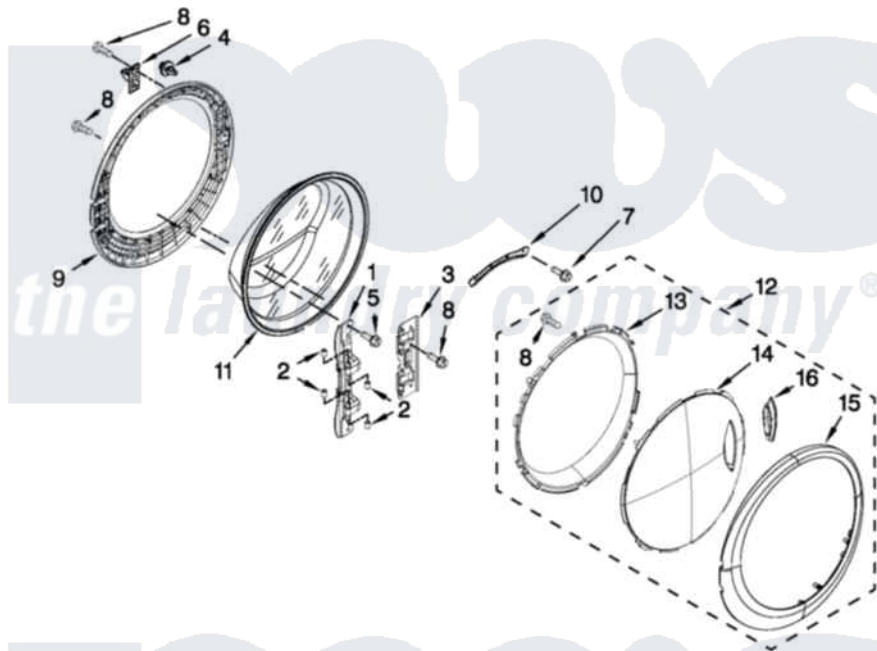

# Whirlpool BNQ11CVANA0 02 - DOOR PARTS

## DOOR PARTS

For Model: BNQ11CVANA0  
(Red)

W10463667

FOR ORDERING INFORMATION REFER TO PARTS PRICE LIST

3

Whirlpool [Residential Whirlpool BNQ11CVANA0 Washer Parts](#) Parts Diagram 02 - DOOR PARTS

[Click on the part number to view part](#)

Item	Original Part Number	Replaced By	Status	Part Description
1	<a href="#">W10208415</a>			Hinge Base
2	<a href="#">W10208398</a>			Cap, Hinge
3	<a href="#">W10208419</a>			Plate, Hinge Retainer
4	<a href="#">8572266</a>			Bumper, Door
5	<a href="#">W10288126</a>			Screw, 10-32 X 1/2
6	8183198	<a href="#">W10217552</a>		Hook, Door
7	8540513	<a href="#">8182214</a>		Screw
8	<a href="#">8534022</a>			Screw, 8-18 X 1/16
9	<a href="#">W10208275</a>			Frame, Door Back Support
10	W10003440	<a href="#">W10295703</a>		Clamp, Glass
11	<a href="#">W10208263</a>			Glass, Door
12	<a href="#">W10433533</a>			Door, Outer Assembly
13	<a href="#">W10208269</a>			Frame, Door Front Support
14	<a href="#">W10208270</a>			Door, Outer Screen
15	<a href="#">W10208410</a>			Trim Ring, Outer Door
16	<a href="#">W10208411</a>			Handle, Door