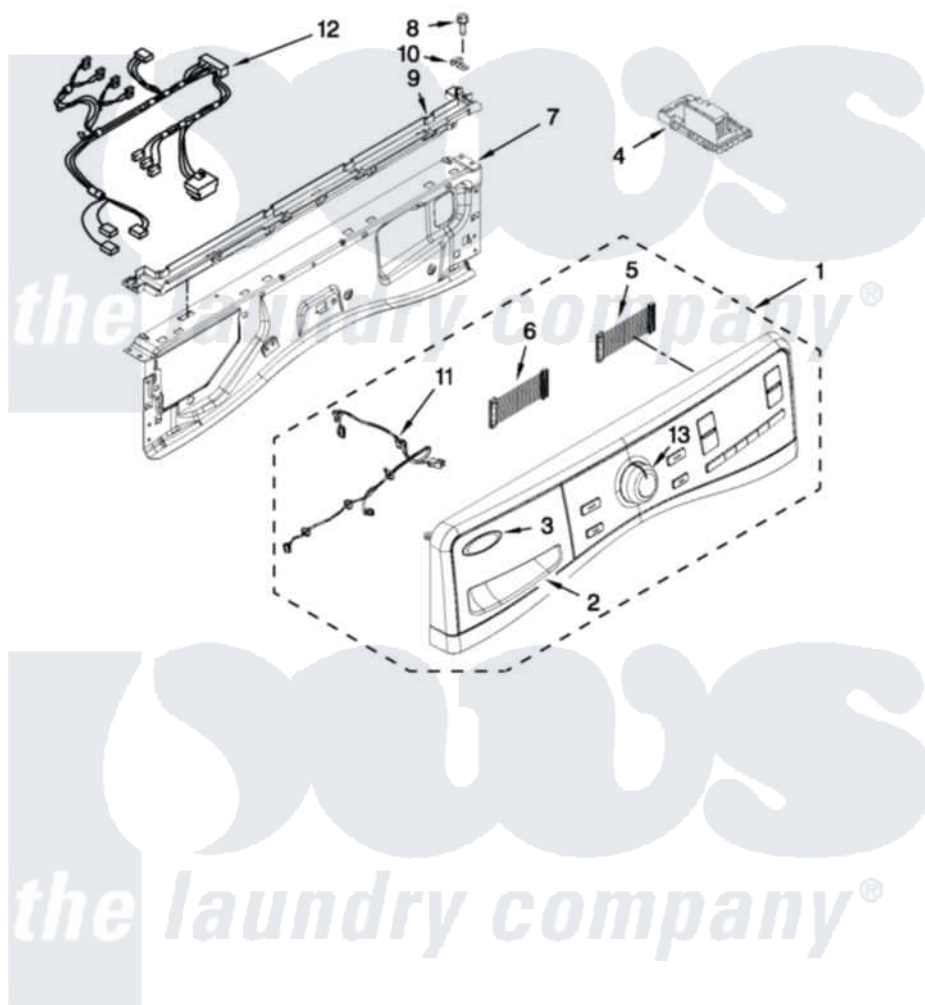

# Whirlpool BNQ11CVANA0 03 - CONTROL PANEL PARTS

## CONTROL PANEL PARTS

For Model: BNQ11CVANA0  
(Red)

FOR ORDERING INFORMATION REFER TO PARTS PRICE LIST

4

W10463667

[Whirlpool Residential Whirlpool BNQ11CVANA0 Washer Parts](#) Parts Diagram 03 - CONTROL PANEL PARTS

[Click on the part number to view part](#)

Item	Original Part Number	Replaced By	Status	Part Description
1	<a href="#">W10429158</a>			Console Assssembly
2	<a href="#">W10411194</a>			Handle, Dispenser Drawer
3	<a href="#">W10411195</a>			Badge Assembly
4	<a href="#">W10435468</a>			Control Unit, Central
5	<a href="#">W10267937</a>			Harness, Jumper
6	<a href="#">W10267938</a>			Harness, UI Jumper
7	<a href="#">W10208197</a>			Bracket, Console
8	<a href="#">W10142290</a>			Screw, 8-18 X 5/16
9	<a href="#">W10317570</a>			Water Channel
10	<a href="#">W10317566</a>			Spring, Clip Water Channel
11	<a href="#">W10271989</a>			Harness, Main UI
12	<a href="#">W10432027</a>			Harness, Wiring
13	<a href="#">W10251394</a>			Assembly, Knob White And Silver Models