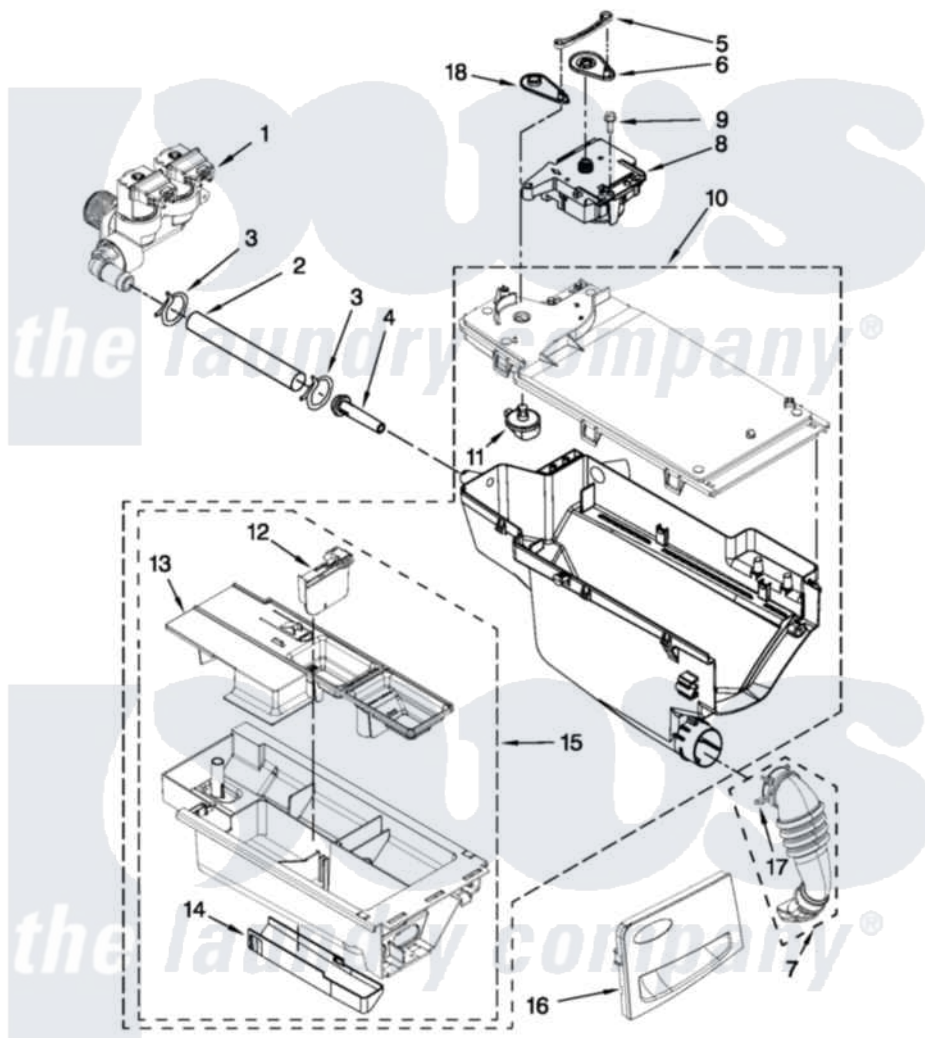

# Whirlpool BNQ11CVANA0 04 - DISPENSER PARTS

## DISPENSER PARTS

For Model: BNQ11CVANA0  
(Red)

FOR ORDERING INFORMATION REFER TO PARTS PRICE LIST

W10463667

5

Whirlpool Residential Whirlpool BNQ11CVANA0 Washer Parts Parts Diagram 04 - DISPENSER PARTS

[Click on the part number to view part](#)

Item	Original Part Number	Replaced By	Status	Part Description
1	<a href="#">W10289387</a>			Valve, Water Inlet
2	<a href="#">W10239952</a>			Hose, Inlet Valve To Dispenser
3	370450	<a href="#">596669</a>		Clamp, Manifold
4	<a href="#">8183181</a>			Nozzle, Inlet
5	<a href="#">8183183</a>			Lever, Water Distribution
6	W10003190	<a href="#">8183184</a>		Cam, Actuator
7	<a href="#">W10239966</a>			Hose, Dispenser To Bellow
8	W10163975	<a href="#">W10352973</a>		Actuator
9	8540282	<a href="#">8181661</a>		Screw, Actuator
10	<a href="#">W10433522</a>			Housing, Dispenser Assembly
11	W10003110	<a href="#">8181712</a>		Nozzle, Distribution
12	<a href="#">W10433529</a>			Separator, With Selection Slider
13	<a href="#">W10433526</a>			Siphon, Bleach/Softener
14	W10003140	<a href="#">8183179</a>		Cover, Detergent Drawer
15	<a href="#">W10433523</a>			Drawer, Detergent

16 [W10411194](#)

Handle, Dispenser Drawer

17 [W10239910](#)

Clamp, Hose

18 [W10183517](#)

Lever, Water Distribution