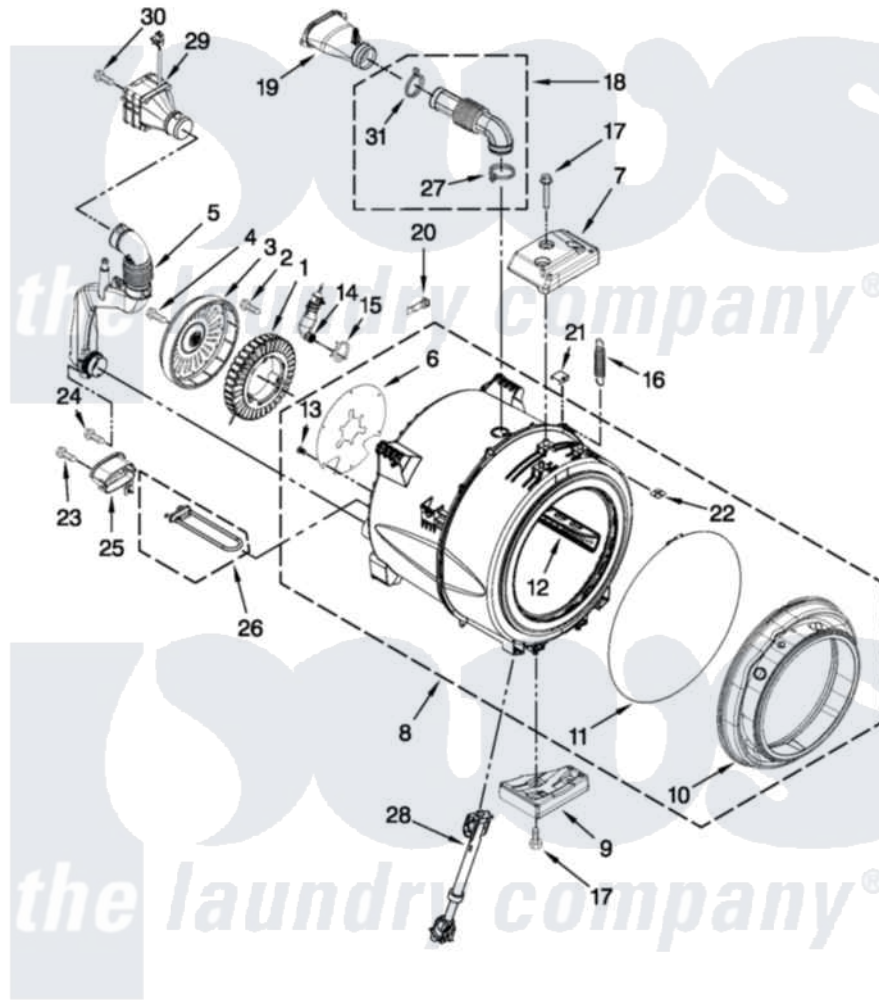

Whirlpool BNQ11CVANA0 05 - TUB AND BASKET PARTS

TUB AND BASKET PARTS

For Model: BNQ11CVANA0
(Red)

FOR ORDERING INFORMATION REFER TO PARTS PRICE LIST

W10463667

7

Whirlpool [Residential Whirlpool BNQ11CVANA0 Washer Parts](#) Parts Diagram 05 - TUB AND BASKET PARTS
Click on the part number to view part

Item	Original Part Number	Replaced By	Status	Part Description
1	W10213978	W10365754		Stator
2	W10253476			Screw, Stator Mounting
3	W10213980	W10365755		Rotor
4	W10253477			Screw, Rotor Mounting
5	W10261582			Pipe, Ventilation Assembly
6	W10267637			Shield, Motor
7	W10253014			Counterweight, Top
8	W10355005	W10409997		Tub-Outer
9	W10237535			Counterweight, Bottom
10	W10340443			Bellow
11	W10237502			Retainer, Bellow To Tub
12	W10292810			Baffle, Tub
13	W10273613			Retainer, Push In
14	W10260500			Airtrap Assembly
15	371499			Clamp, Hose
16	W10249487	W10365757		Spring

17	W10261496		Screw, Counterweight
18	W10352811		Vent-Hose Coupling Assembly
19	W10352818		Vent Tube And Cover
20	W10316388		Clip, Harness Diverter
21	8540092		Clamp, Tub
22	8540072	8182512	Nut, Push-In
23	9740848		Screw, Mixing Valve Mounting
24	W10306501		Screw, M4.1-1.8 X 16.5C
25	W10318155		Shield, Heater
26	W10253993	8182666	Element, Heating
27	W10353599		Clamp, Hose
28	W10261492		Shock Absorber
29	W10261587		Fan, Ventilation Assembly
30	W10305097		Screw, M4.1-1.8 X 57
31	W10273034		Clamp, Vent Hose