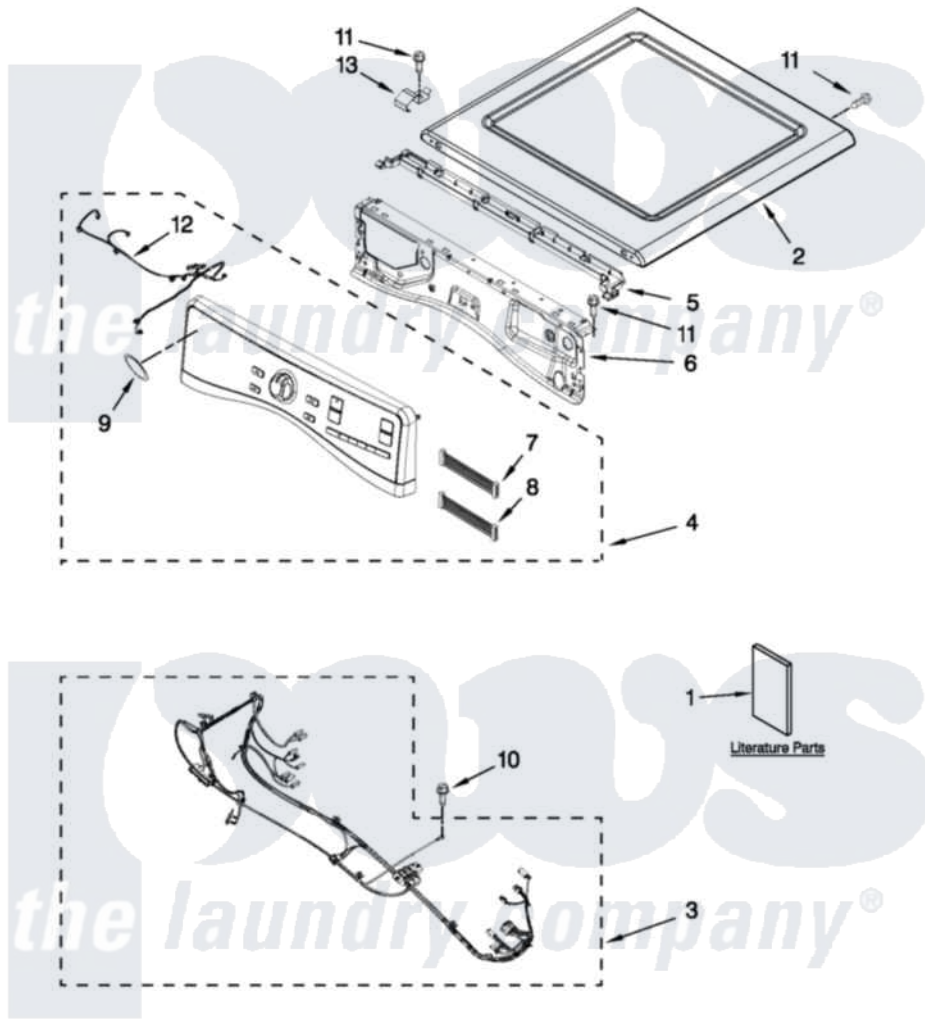

Whirlpool BSG17B6ANA0 01 - TOP AND CONSOLE PARTS

alive!

TOP AND CONSOLE PARTS

27" GAS DRYER

For Models: BSG17B6ANA0
(Silver)

FOR ORDERING INFORMATION REFER TO PARTS PRICE LIST

11-11 Litho in U.S.A. (BMN)(bay)

1

Part No. W10460815 Rev. A

Whirlpool Residential Whirlpool BSG17B6ANA0 Dryer Parts Parts Diagram 01 - TOP AND CONSOLE PARTS

[Click on the part number to view part](#)

| Item | Original Part Number | Replaced By | Status | Part Description |
|------|---------------------------|------------------------|---------------|----------------------------|
| 1 | W10443894 | | Not Available | USE & CARE GUIDE |
| 2 | W10316282 | | | Top |
| 3 | W10355891 | | | Harness, Main |
| 4 | W10429159 | | | Panel, Console Assembly |
| 5 | W10317570 | | | Water Channel |
| 6 | W10208198 | | | Bracket, Console |
| 7 | W10267938 | | | Harness, UI Jumper |
| 8 | W10267937 | | | Harness, Jumper |
| 9 | W10411195 | | | Badge Assembly |
| 10 | 693995 | | | Screw, Hex Head |
| 11 | 3390647 | 488729 | | Screw |
| 12 | W10267833 | | | Cable, Led User-Interface |
| 13 | W10317566 | | | Spring, Clip Water Channel |