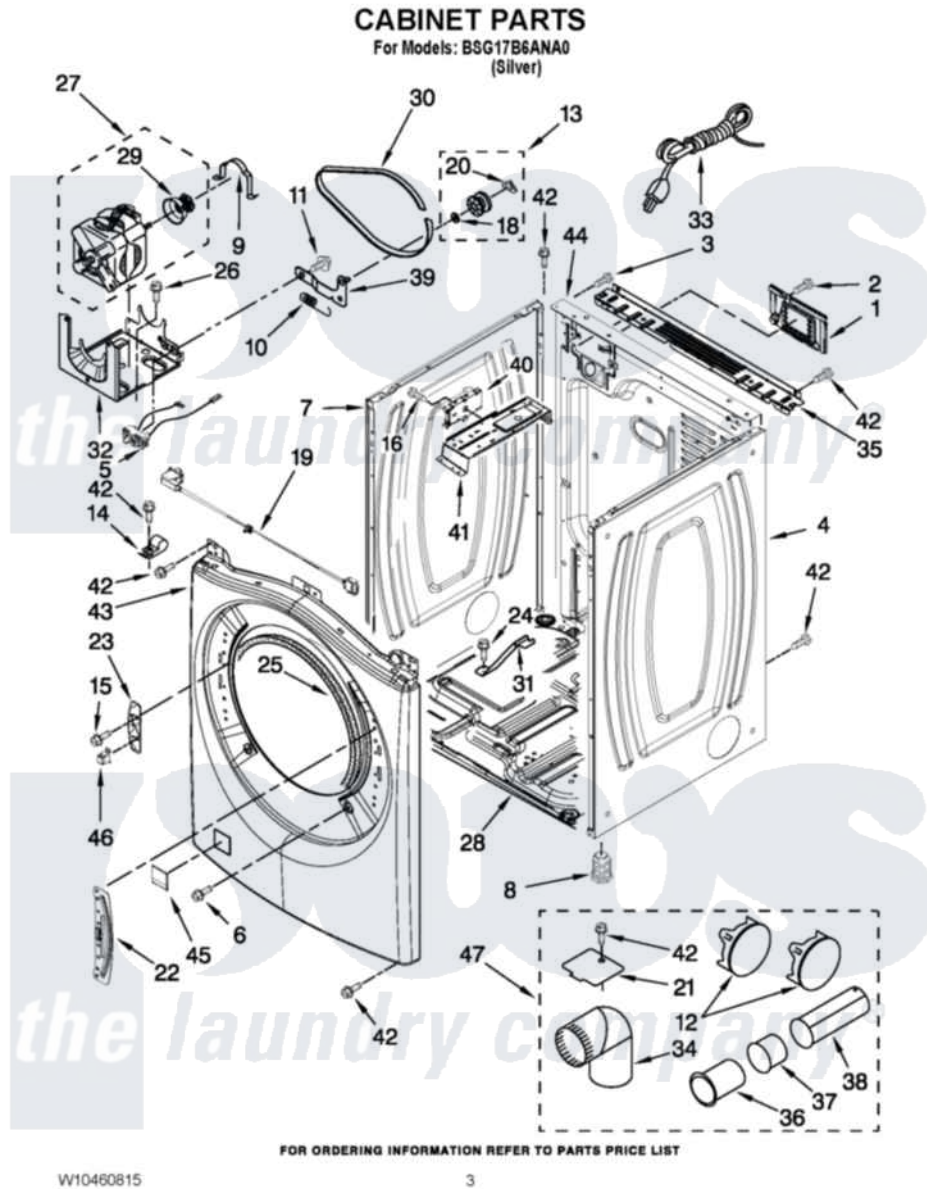

Whirlpool BSG17B6ANA0 02 - CABINET PARTS

Whirlpool [Residential Whirlpool BSG17B6ANA0 Dryer Parts](#) Parts Diagram 02 - CABINET PARTS
Click on the part number to view part

Item	Original Part Number	Replaced By	Status	Part Description
1	8317339			Cover, Terminal Block
2	3390814	90767		Screw, 8A X 3/8 HeX Washer Head Tapping
3	8533974	4331106		Screw, No.10-32 X 7/16
4	W10316279			Panel, Side
5	W10246525	W10314253		Switch, Assembly Broken Belt
6	3357011	308685		Side Trim)
7	W10249727			Panel, Side
8	3392100	49621		Feet-Leveling
NI	279810			Foot-Optional
9	W10121316			Plug, Multivent
10	3387374			Spring, Idler
11	3389420			Retainer-Idler 1/4-20 X 1/16
12	W10404617			Plug, Multivent
13	3388672	279640		Pulley-ldr
14	3978776			Bracket, Gas Pipe Switch
15	W10288126			Screw, 10-32 X 1/2

16	90767		Screw, 8A X 3/8 HeX Washer Head Tapping
18	W10121334		Washer, Thrust
19	W10267834		Door Switch Assembly
20	690997		Washer, Thrust
21	W10354249		Plate, Cover
22	W10208218		Bracket, Door Hinge
23	W10208250		Strike, Door
24	693995		Screw, Hex Head
25	3387242		Seal, Front Panel
26	343641	681414	Screw, 10AB X 1/2
27	8538263	279787	Motor-Drive
28	8565046		(BROKEN BELT BASE, CABINET SWITCH)
29	8578220		Pulley, Motor
30	3387610	661570	Belt
31	8529757		Bracket, Burner
32	W10242878		Bracket, Motor Mounting
33	W10432026		Cord, Power
34	49026		4" - 90° Elbow
35	W10208382		Bracket, Rear Dryer
36	8563747		Exhaust Pipe Medium Pipe
37	W10331278		Exhaust Pipe
38	8563749		Exhaust Pipe
39	3388674	W10118756	Idler Bracket
40	W10326372		Control Board
41	W10259611		Bracket, Control
42	3390647	488729	Screw
43	W10316296		Front Panel
44	W10247569		Panel, Rear
45	W10249704		Plug, Front Panel
46	W10208401		Spring Catch Assembly
NI	W10186596	W10470674	Dryer Exhaust Kit