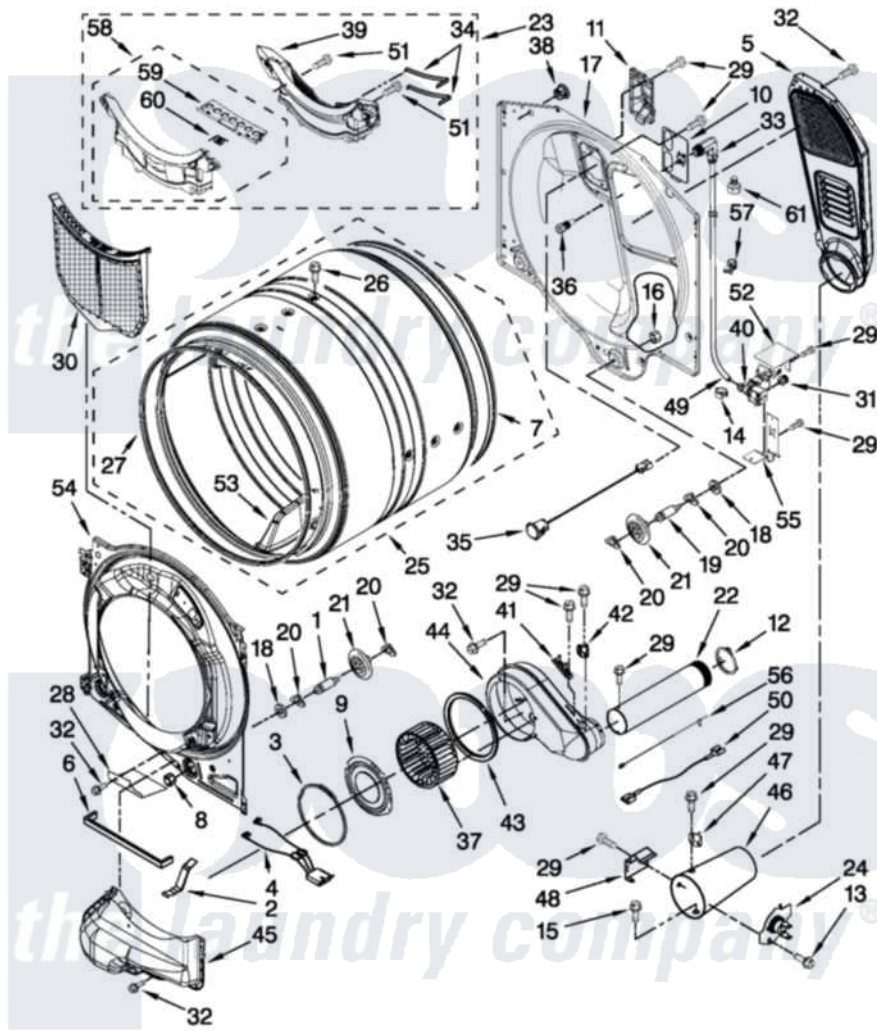

Whirlpool BSG17B6ANA0 03 - BULKHEAD PARTS

BULKHEAD PARTS

For Models: BSG17B6ANA0
(Silver)

FOR ORDERING INFORMATION REFER TO PARTS PRICE LIST

W10460815

5

Whirlpool [Residential Whirlpool BSG17B6ANA0 Dryer Parts](#) Parts Diagram 03 - BULKHEAD PARTS
Click on the part number to view part

Item	Original Part Number	Replaced By	Status	Part Description
1	W10359271			Shaft, Drum Roller Threads
2	W10306123			Clip, Lint Duct
3	W10211899			Seal, Collar Blower Housing
4	W10298258			Harness, Sensor
5	W10295533			Air Duct Assembly
6	W10211950			Seal, Outlet Housing
7	697694	280114		Seal
8	3934666	W10080210		Nut, 3/8 X 16
9	W10211901			Collar Assembly
10	W10208422			Rear Deflector
11	W10249422			Nozzle, Bracket Rear
12	W10344699			Collar, Duct
13	693995			Screw, Hex Head
14	W10044599			Clip, Push-To-Connect
15	693995			Screw, Hex Head
16	W10001120	W10080190		Nut, 3/8-16