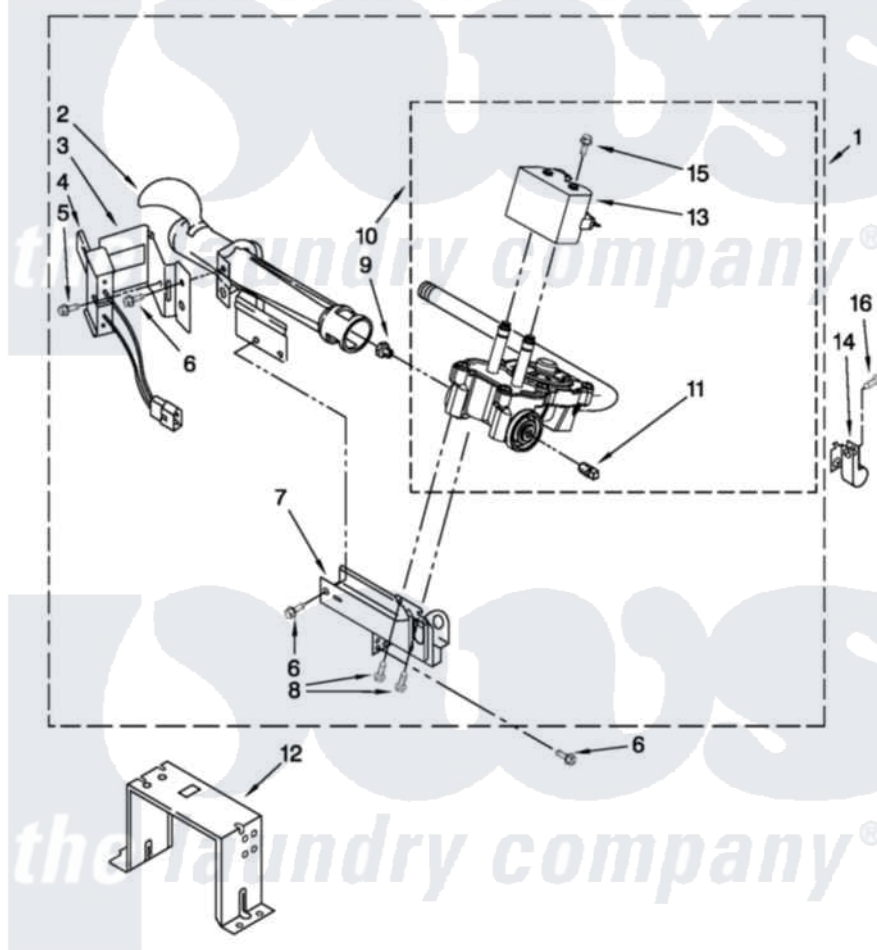

Whirlpool BSG17B6ANA0 04 - BURNER ASSEMBLY

BURNER ASSEMBLY

For Models: BSG17B6ANA0
(Silver)

USE WITH TYPE 1 - NATURAL, TYPE 2 - MIXED,
AND TYPE 4 - LIQUEFIED PROPANE AND BUTANE GASES

FOR ORDERING INFORMATION REFER TO PARTS PRICE LIST

W10460815

7

Whirlpool [Residential Whirlpool BSG17B6ANA0 Dryer Parts](#) Parts Diagram 04 - BURNER ASSEMBLY

[Click on the part number to view part](#)

Item	Original Part Number	Replaced By	Status	Part Description
1	W10443741	W10465749		Burner-Gas
2	688617	693140		Burner
3	694298			Bracket, Ignitor
4	686590	279311		Ignitor
5	3393909			Screw, 8-32 X 7/8
6	343641	681414		Screw, 10AB X 1/2
7	3389871		Not Available	Base, Burner
8	3387057			Screw, 10-16 X 1/2 Orifice, Burner
9	N/P		Not Available	ORIFICE, BURNER TYPE 4 (NOT SERVICED)
10	W10443739			Valve, Gas 60 Hz
11	W10295523			Plug, Pipe
12	3389889			Bracket, Support
13	W10328463			Coil, 60 Hz
14	3978776			Bracket, Gas Pipe Switch
15	326049536			Screw, Coil