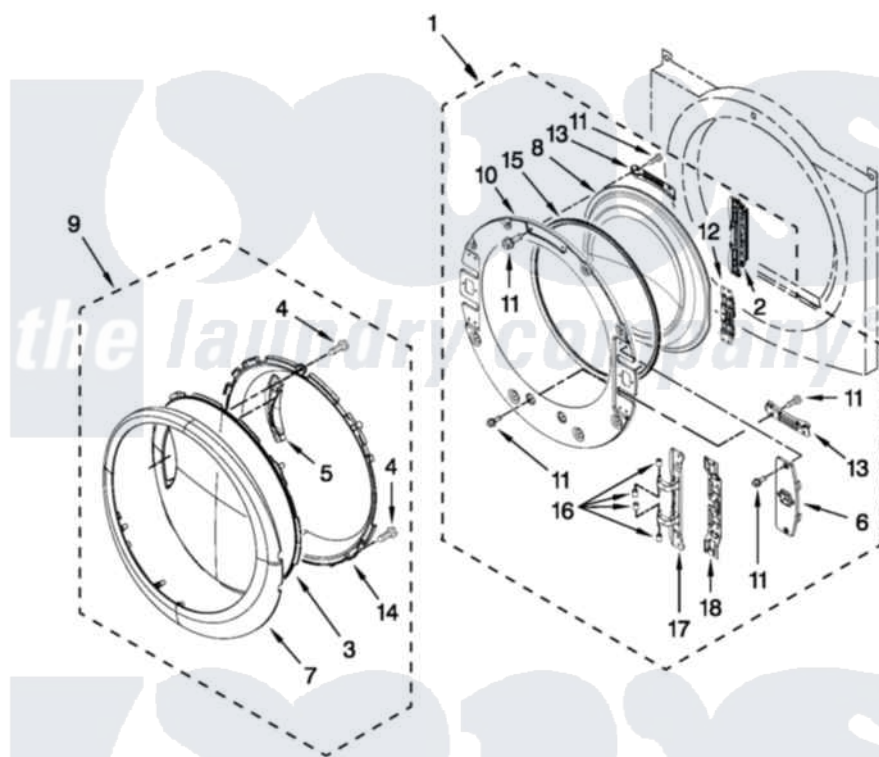

Whirlpool BSG17B6ANA0 05 - DOOR PARTS

DOOR PARTS For Models: BSG17B6ANA0 (Silver)

W10460815

FOR ORDERING INFORMATION REFER TO PARTS PRICE LIST

9

Whirlpool [Residential Whirlpool BSG17B6ANA0 Dryer Parts](#) Parts Diagram 05 - DOOR PARTS
Click on the part number to view part

Item	Original Part Number	Replaced By	Status	Part Description
1	W10208266			Door, Inner Assembly
2	W10208414			Door Hinge Assembly
3	W10208270			Door, Outer Screen
4	9742177			Screw, 8-18 X .625
5	W10208411			Handle, Door
6	W10208413			Cover, Door Switch
7	W10208271			Door, Trim Ring
8	W10208417			Window Inner Door
9	W10438744			Door, Outer Assembly
10	W10267837			Door, Inner Assembly
11	W10288126			Screw, 10-32 X 1/2
12	W10208254			Door Inner Screw, 10-32 X 1/2
13	W10208252			Bracket, Glass
14	W10208269			Frame, Door Front Support
15	W10208254			Door Inner Screw, 10-32 X 1/2
16	W10208398			Cap, Hinge