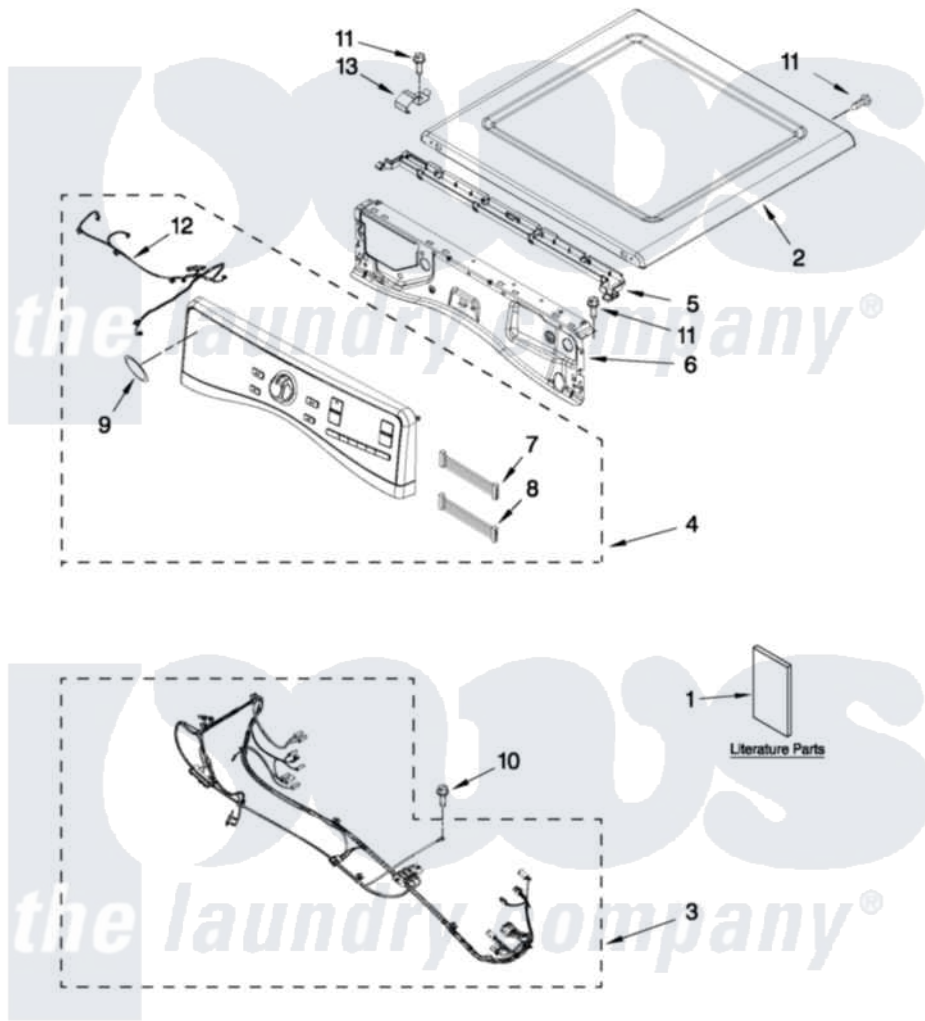

Whirlpool BSG17BVANA0 01 - TOP AND CONSOLE PARTS

alive!

TOP AND CONSOLE PARTS

For Model: BSG17BVANA0
(Red)

27" GAS DRYER

FOR ORDERING INFORMATION REFER TO PARTS PRICE LIST

10-11 Litho in U.S.A. (BMN) (psw)

1

Part No. W10450490 Rev. B

Whirlpool Residential Whirlpool BSG17BVANA0 Dryer Parts Parts Diagram 01 - TOP AND CONSOLE PARTS

[Click on the part number to view part](#)

Item	Original Part Number	Replaced By	Status	Part Description
1	W10443894		Not Available	USE & CARE GUIDE
"	W10306459		Not Available	USE & CARE GUIDE (TECH SHEET INSTALLATION, INSTRUCTION)
2	W10337792			Top
3	W10355891			Harness, Main
4	W10429161			Panel, Console Assembly
5	W10317570			Water Channel
6	W10208198			Bracket, Console
7	W10267938			Harness, UI Jumper
8	W10267937			Harness, Jumper
9	W10411195			Badge Assembly
10	693995			Screw, Hex Head
11	3390647	488729		Screw
12	W10267833			Cable, Led User-Interface
13	W10317566			Spring, Clip Water Channel