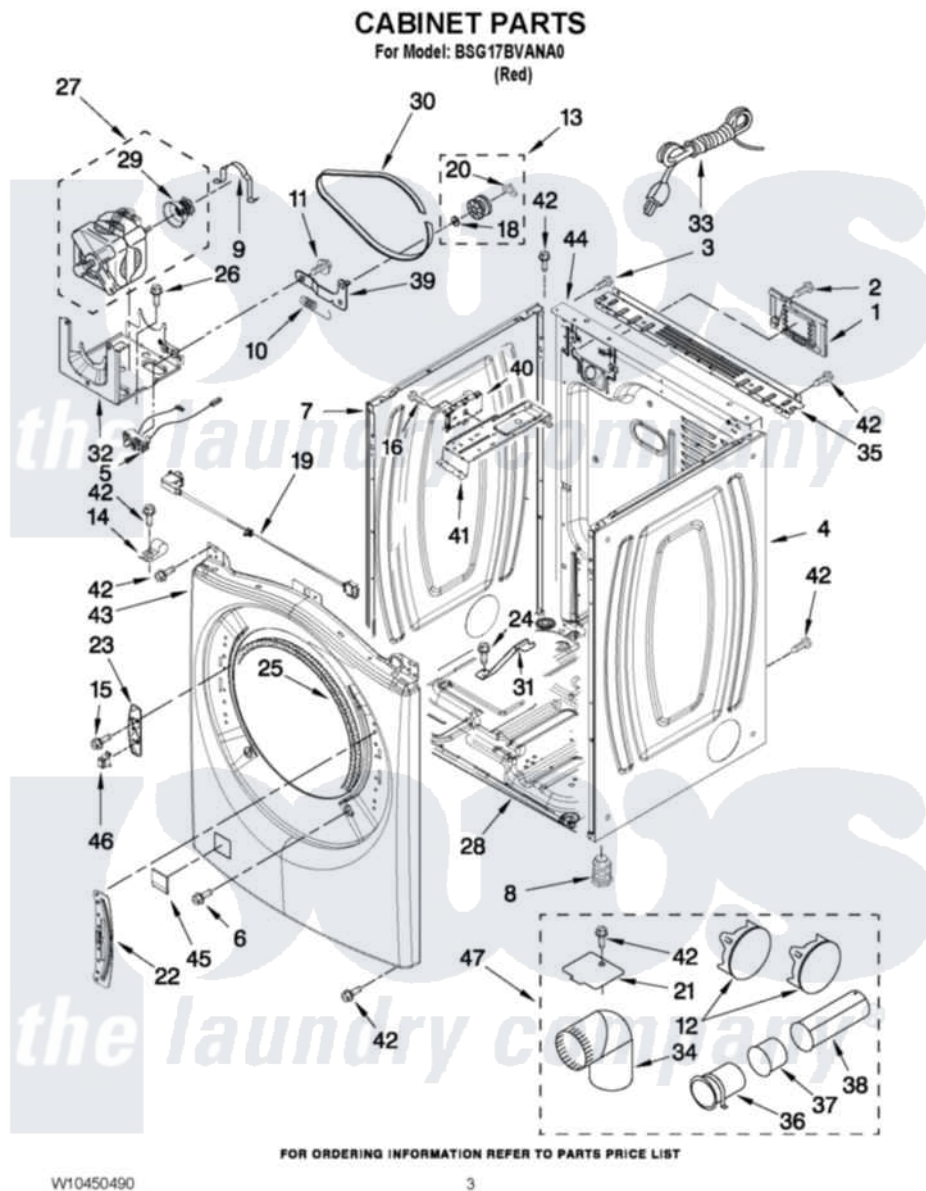

Whirlpool BSG17BVANA0 02 - CABINET PARTS

Whirlpool [Residential Whirlpool BSG17BVANA0 Dryer Parts](#) Parts Diagram 02 - CABINET PARTS
Click on the part number to view part

Item	Original Part Number	Replaced By	Status	Part Description
1	8317339			Cover, Terminal Block
2	3390814	90767		Screw, 8A X 3/8 HeX Washer Head Tapping
3	8533974	4331106		Screw, No.10-32 X 7/16
4	W10337791			Panel, Side
5	W10246525	W10314253		Switch, Assembly Broken Belt
6	3357011	308685		Side Trim)
7	W10337789	W10468502		Panel, Side
8	3392100	49621		Feet-Leveling
NI	279810			Foot-Optional
9	W10121316			Plug, Multivent
10	3387374			Spring, Idler
11	3389420			Retainer-Idler 1/4-20 X 1/16
12	49252			Plug, Multivent
"	W10151499	W10404617		Plug, Multivent
13	3388672	279640		Pulley-Idr
14	3978776			Bracket, Gas Pipe Switch

15	W10288126		Screw, 10-32 X 1/2
16	90767		Screw, 8A X 3/8 HeX Washer Head Tapping
18	W10121334		Washer, Thrust
19	W10267834		Door Switch Assembly
20	690997		Washer, Thrust
21	8066115	3394331	Plate Cover
22	W10208218		Bracket, Door Hinge
23	W10208250		Strike, Door
24	693995		Screw, Hex Head
25	3387242		Seal, Front Panel
26	343641	681414	Screw, 10AB X 1/2
27	8538263	279787	Motor-Drve
28	8565046		(BROKEN BELT BASE, CABINET SWITCH)
29	8578220		Pulley, Motor
30	3387610	661570	Belt
31	8529757		Bracket, Burner
32	W10242878		Bracket, Motor Mounting
33	W10432026		Cord, Power
34	49026		4" - 90° Elbow
35	W10208382		Bracket, Rear Dryer
36	8563747		Exhaust Pipe Medium Pipe
37	8563750		Exhaust Pipe
38	8563749		Exhaust Pipe
39	3388674	W10118756	Idler Bracket
40	W10326372		Control Board
41	W10259611		Bracket, Control
42	3390647	488729	Screw
43	W10337783		Front Panel
44	W10247569		Panel, Rear
45	W10256411		Plug, Front Panel
46	W10208401		Spring Catch Assembly
NI	W10331132		Dryer Exhaust Kit