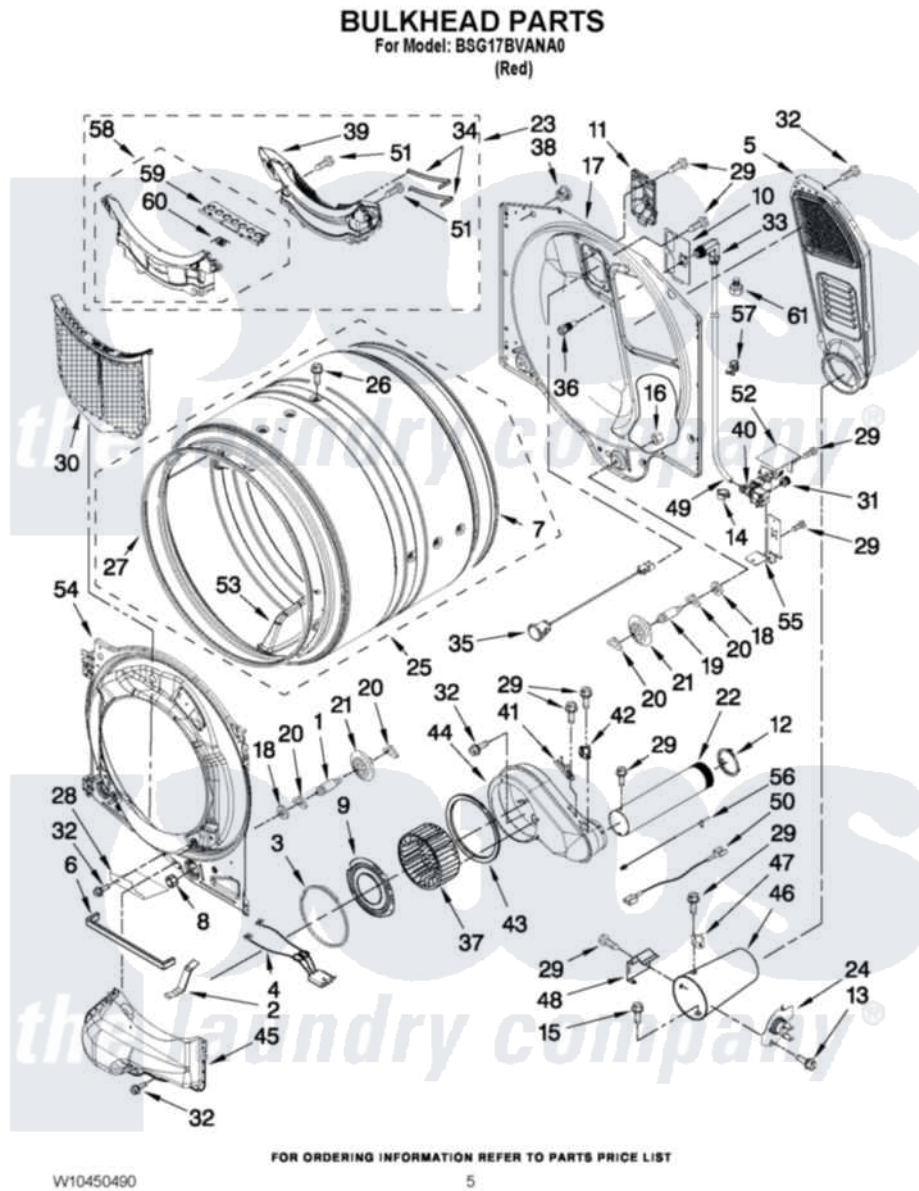

Whirlpool BSG17BVANA0 03 - BULKHEAD PARTS

Whirlpool [Residential Whirlpool BSG17BVANA0 Dryer Parts](#) Parts Diagram 03 - BULKHEAD PARTS
Click on the part number to view part

Item	Original Part Number	Replaced By	Status	Part Description
1	W10359271			Shaft, Drum Roller Threads
2	W10306123			Clip, Lint Duct
3	W10211899			Seal, Collar Blower Housing
4	W10298258			Harness, Sensor
5	W10295533			Air Duct Assembly
6	W10211950			Seal, Outlet Housing
7	697694	280114		Seal
8	3934666	W10080210		Nut, 3/8 X 16
9	W10211901			Collar Assembly
10	W10208422			Rear Deflector
11	W10249422			Nozzle, Bracket Rear
12	W10344699			Collar, Duct
13	693995			Screw, Hex Head
14	W10044599			Clip, Push-To-Connect
15	693995			Screw, Hex Head
16	W10001120	W10080190		Nut, 3/8-16