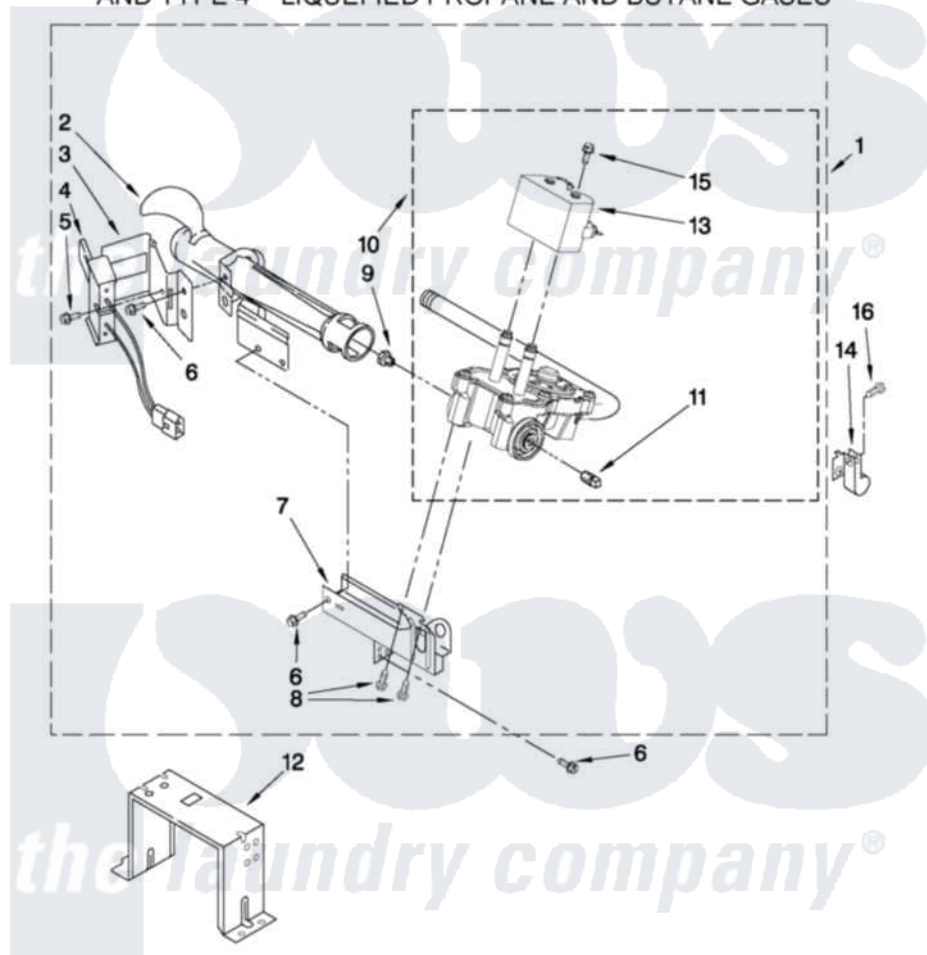

Whirlpool BSG17BVANA0 04 - BURNER ASSEMBLY

BURNER ASSEMBLY

For Model: BSG17BVANA0
(Red)

USE WITH TYPE 1 - NATURAL, TYPE 2 - MIXED,
AND TYPE 4 - LIQUEFIED PROPANE AND BUTANE GASES

FOR ORDERING INFORMATION REFER TO PARTS PRICE LIST

W10450490

7

[Whirlpool Residential Whirlpool BSG17BVANA0 Dryer Parts](#) Parts Diagram 04 - BURNER ASSEMBLY

[Click on the part number to view part](#)

Item	Original Part Number	Replaced By	Status	Part Description
1	W10443741	W10465749		Burner-Gas
2	688617	693140		Burner
3	694298			Bracket, Ignitor
4	686590	279311		Ignitor
5	3393909			Screw, 8-32 X 7/8
6	343641	681414		Screw, 10AB X 1/2
7	3389871		Not Available	Base, Burner
8	3387057			Screw, 10-16 X 1/2 Orifice, Burner
9	N/P		Not Available	ORIFICE, BURNER TYPE 4 (NOT SERVICED)
10	W10443739			Valve, Gas 60 Hz
11	W10295523			Plug, Pipe
12	3389889			Bracket, Support
13	W10328463			Coil, 60 Hz
14	3978776			Bracket, Gas Pipe Switch
15	326049536			Screw, Coil