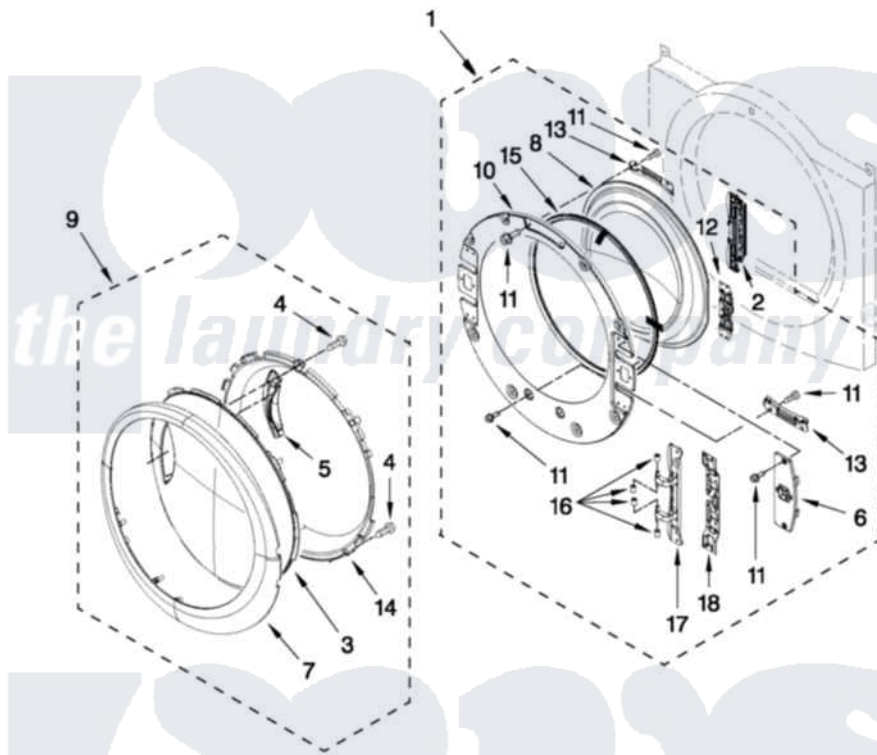

Whirlpool BSG17BVANA0 05 - DOOR PARTS

DOOR PARTS

For Model: BSG17BVANA0
(Red)

W10450490

FOR ORDERING INFORMATION REFER TO PARTS PRICE LIST

9

Whirlpool [Residential Whirlpool BSG17BVANA0 Dryer Parts](#) Parts Diagram 05 - DOOR PARTS
Click on the part number to view part

Item	Original Part Number	Replaced By	Status	Part Description
1	W10208266			Door, Inner Assembly
2	W10208414			Door Hinge Assembly
3	W10208270			Door, Outer Screen
4	9742177			Screw, 8-18 X .625
5	W10208411			Handle, Door
6	W10208413			Cover, Door Switch
7	W10208271			Door, Trim Ring
8	W10208417			Window Inner Door
9	W10438744			Door, Outer Assembly
10	W10267837			Door, Inner Assembly
11	W10288126			Screw, 10-32 X 1/2
12	W10208254			Door Inner Screw, 10-32 X 1/2
13	W10208252			Bracket, Glass
14	W10208269			Frame, Door Front Support
15	W10208254			Door Inner Screw, 10-32 X 1/2
16	W10208398			Cap, Hinge