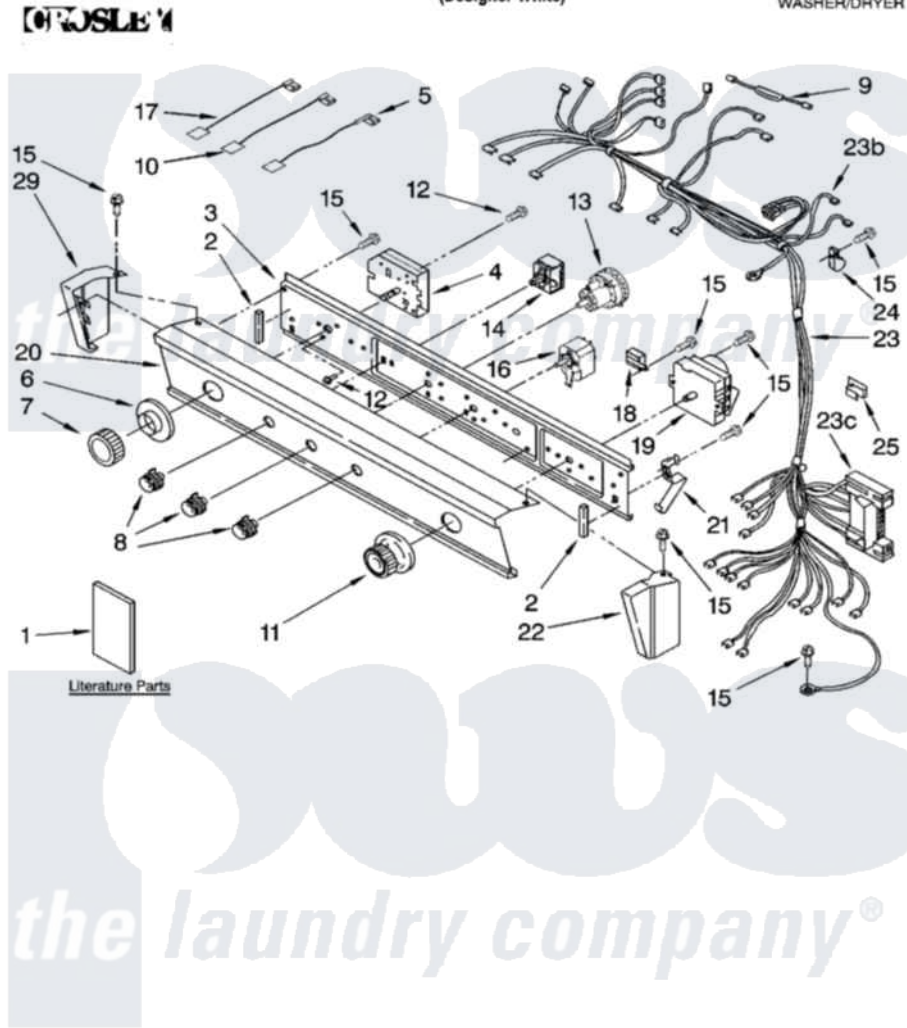

Whirlpool BYCWD6274W3 01 - WASHER/DRYER CONTROL PANEL PARTS

WASHER/DRYER CONTROL PANEL PARTS

For Model: BYCWD6274W3
(Designer White)

WASHER/DRYER

11-03 Litho in U.S.A. (djc)

1

Part No. 8180165

Whirlpool [Residential Whirlpool BYCWD6274W3 Washer/Dryer Parts](#) Parts Diagram 01 - WASHER/DRYER CONTROL PANEL PARTS

[Click on the part number to view part](#)

Item	Original Part Number	Replaced By	Status	Part Description
1	LIT8542746		Not Available	Literature Parts (Installation Instructions (English))
"	LIT8546451		Not Available	Literature Parts (Use & Care Guide)
"	LIT8546674		Not Available	Literature Parts (Wiring Diagram)
"	LIT3956354		Not Available	Literature Parts (Energy Guide)
"	LIT8546452		Not Available	Literature Parts (Sheet, Cycle Feature)
2	3390688			Spacer- Foam Pad
3	8528583			Bracket, Control
4	3948357			Timer, Washer
5	3401674			Wire, Jumper
6	3403097	3957845		Dial,
7	3364291			Knob, Timer
8	3950759	3957796		Knob, Control

9	3401078	279872	Resistor
10	3401684		Jumper, Wire
11	3406146	3957750	Knob, Timer
12	3400064		Screw, Timer Mounting
13	8546175	W10311356	Switch-WL
14	3405157		Switch, Temperature
15	90767		Screw, 8A X 3/8 HeX Washer Head Tapping
16	3404233		Switch, Push-To-Start
17	3393810		Jumper Wire
18	694419		Mini-Buzzer
19	3976569		Timer, Dryer
20	3406827		Panel, Control
21	3389453		Bracket, Hinge
22	3389456		End Cap
23	8299835	8576535	Harns-Wire
"	2154470		Receptacle,
"	3395683		Receptacle, Multi-Terminal
24	3390604		Clamp, Harness
25	3390422	W10134185	Clip, Harness
29	3389464		End Cap