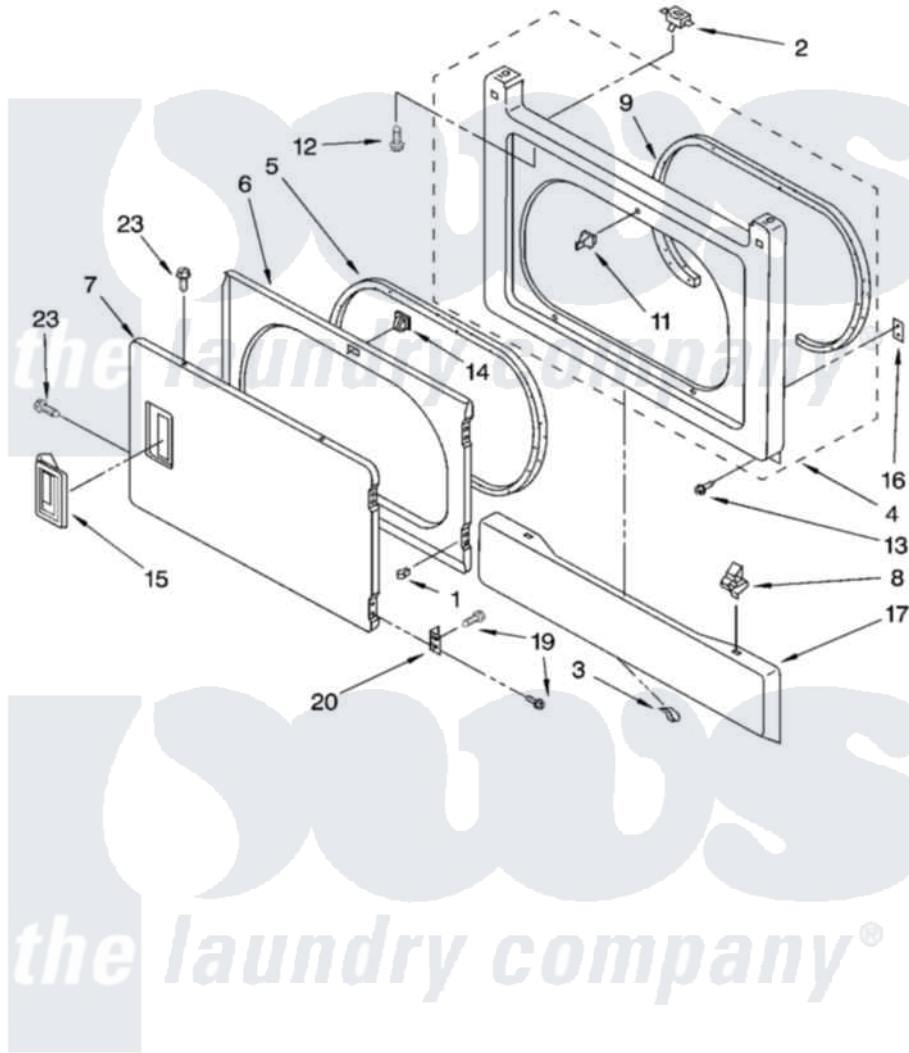

Whirlpool BYCWD6274W3 02 - DRYER FRONT PANEL AND DOOR PARTS

DRYER FRONT PANEL AND DOOR PARTS

For Model: BYCWD6274W3
(Designer White)

2

8180165

Whirlpool [Residential Whirlpool BYCWD6274W3 Washer/Dryer Parts](#) Parts Diagram 02 - DRYER FRONT PANEL AND DOOR PARTS

[Click on the part number to view part](#)

Item	Original Part Number	Replaced By	Status	Part Description
1	3389249			Nut, Inner Door
2	3391901	3391902		Switch, Door
3	98234			Clip, U-Bend
4	3392547	279718		Panel
5	3390735			Seal, Door
6	3392563	280083		Door-Rear
7	3387872			Door, Front
8	3388229			Retainer, Toe Panel
9	3387242			Seal, Front Panel
11	696144	279570		Latch
12	697773	3395530		Screw
13	3393008	308685		Side Trim)
14	3392538	279570		Latch
15	3389522			Handle, Door
16	3390902			Clip, Door Hinge
17	3388958			Panel, Toe

[694091](#)

Trim, Side Right Hand