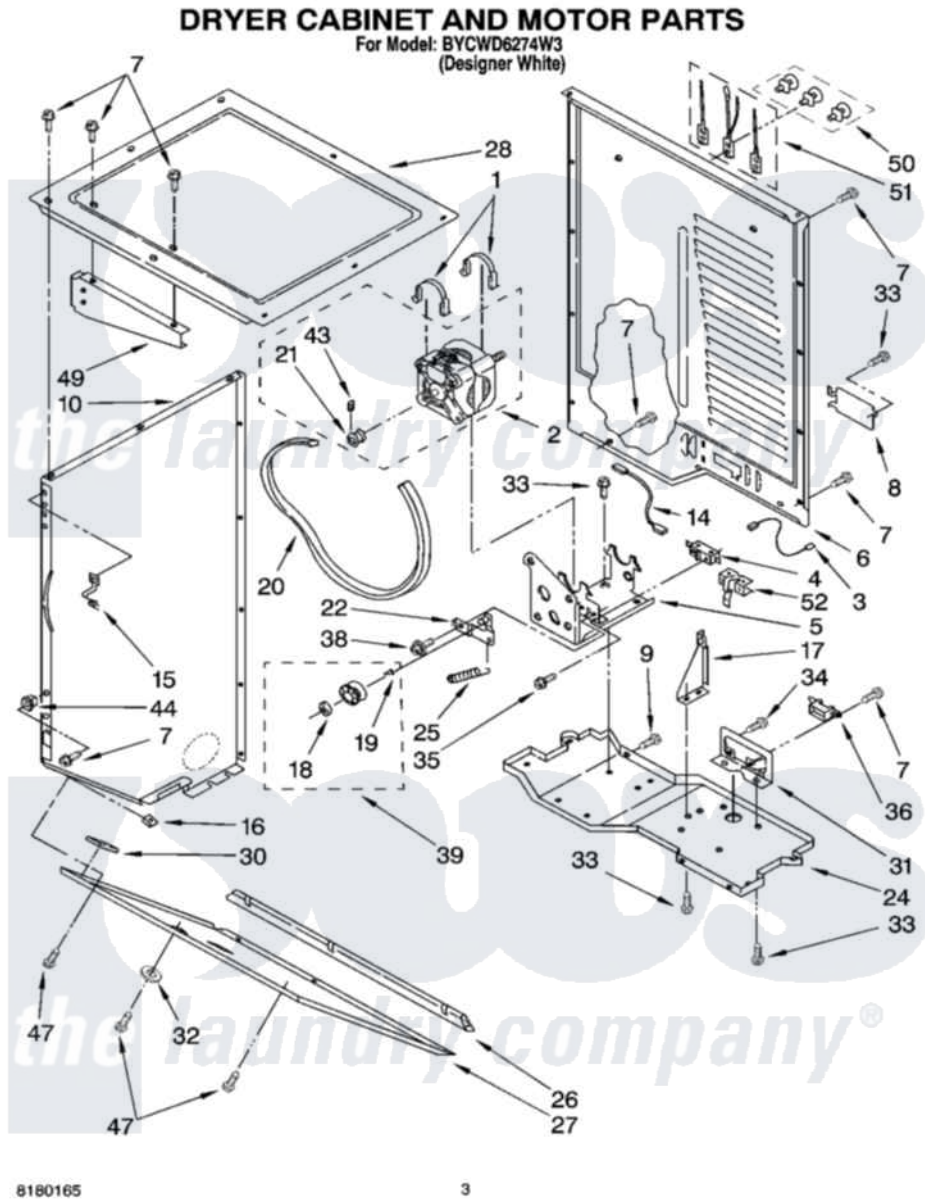

# Whirlpool BYCWD6274W3 03 - DRYER CABINET AND MOTOR PARTS

Whirlpool [Residential Whirlpool BYCWD6274W3 Washer/Dryer Parts](#) Parts Diagram 03 - DRYER CABINET AND MOTOR PARTS

[Click on the part number to view part](#)

Item	Original Part Number	Replaced By	Status	Part Description
1	<a href="#">660658</a>			Clamp, Motor Mounting 343481 685441
2	8538266	<a href="#">279811</a>		Motor-Drve
3	<a href="#">3398948</a>			Wire, Jumper
4	3394881	<a href="#">279782</a>		Switch-Lid
5	3388895	<a href="#">3388858</a>		Bracket, Motor
6	3389847	<a href="#">280039</a>		Panel
7	343641	<a href="#">681414</a>		Screw, 10AB X 1/2
8	3387673	<a href="#">279814</a>		Cover
9	8533974	<a href="#">4331106</a>		Screw, No.10-32 X 7/16
10	<a href="#">3389264</a>			Panel, Side
"	<a href="#">3389256</a>			Panel, Side
14	<a href="#">3394081</a>			Wire, Broken Belt Switch
15	<a href="#">3389231</a>			Clip, Front Panel
16	<a href="#">98234</a>			Clip, U-Bend
17	<a href="#">3391639</a>			Bracket, Bulkhead