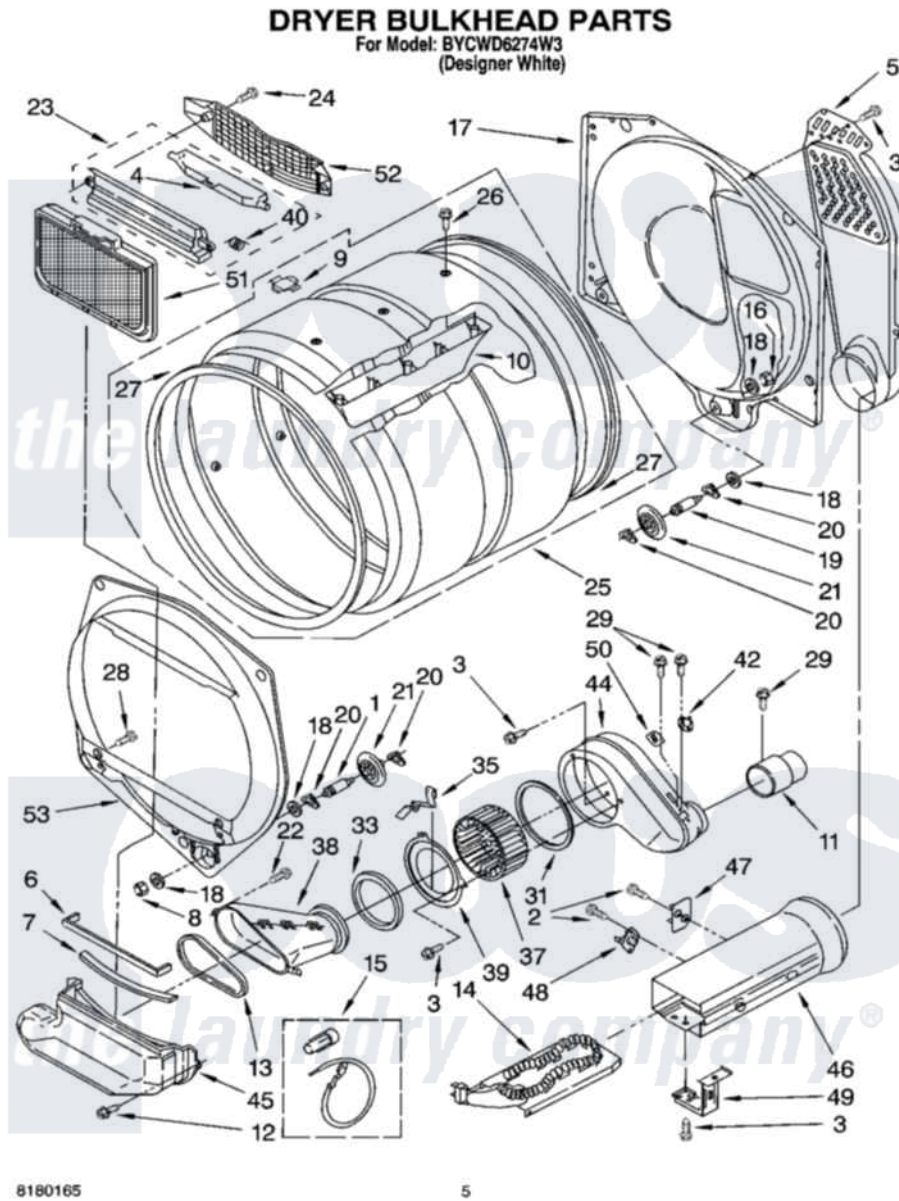

# Whirlpool BYCWD6274W3 04 - DRYER BULKHEAD PARTS

Whirlpool Residential Whirlpool BYCWD6274W3 Washer/Dryer Parts Parts Diagram 04 - DRYER BULKHEAD PARTS  
Click on the part number to view part

Item	Original Part Number	Replaced By	Status	Part Description
1	3399508	<a href="#">W10359271</a>		Shaft, Drum Roller Threads
2	<a href="#">90767</a>			Screw, 8A X 3/8 HeX Washer Head Tapping
3	343641	<a href="#">681414</a>		Screw, 10AB X 1/2
4	3394984	<a href="#">8563758</a>		Door, Lint Screen
5	697354	<a href="#">3387911</a>		Duct-Air
6	<a href="#">697813</a>			Seal, Outlet Housing
7	<a href="#">3391906</a>			Seal, Lint Duct
8	<a href="#">3359452</a>			Nut, Lock
9	<a href="#">8066086</a>			Plug, Drum Hole
10	3389449	<a href="#">279982</a>		Baffle-Drum
11	3390461	<a href="#">279823</a>		Side Exhaust Extension Kit
12	3390647	<a href="#">488729</a>		Screw
13	3391685	<a href="#">697770</a>		Seal, Cover Plate Blower Housing
14	<a href="#">3387749</a>			Element, Heater
15	<a href="#">279457</a>			Wire Kit, Terminal