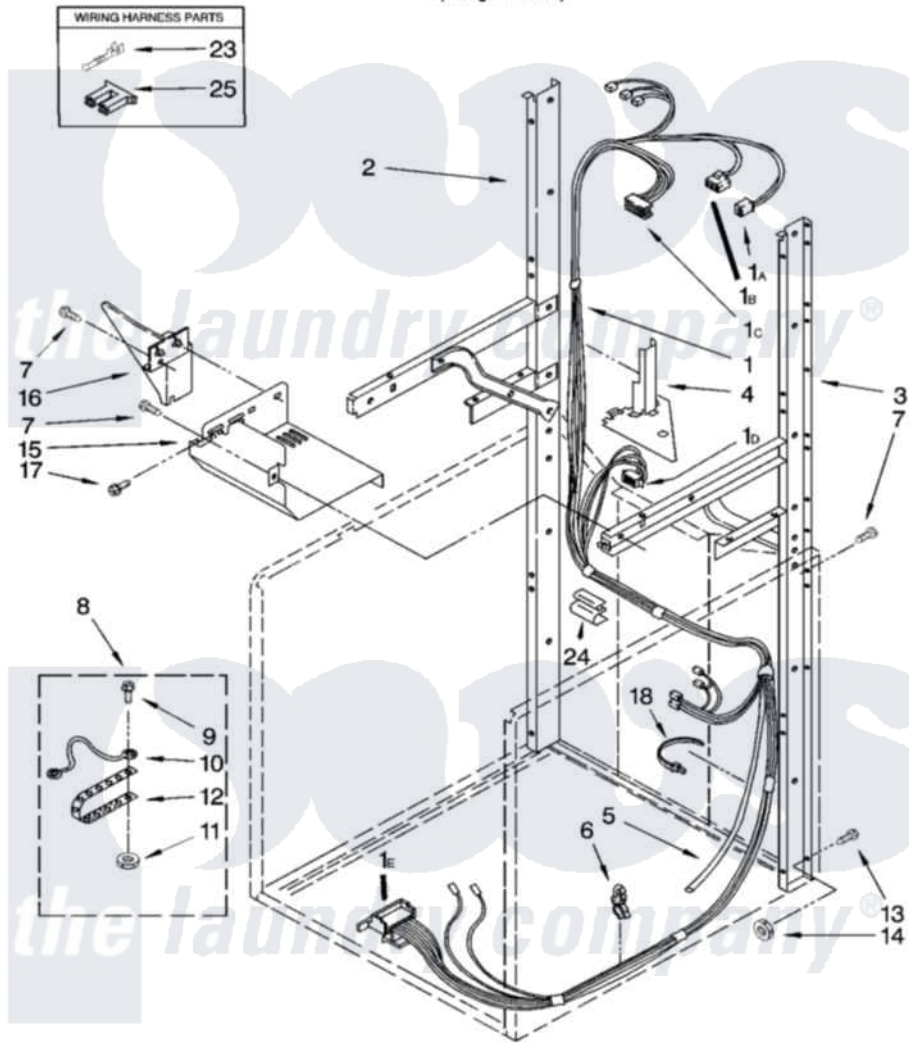

# Whirlpool BYCWD6274W3 05 - DRYER SUPPORT AND WASHER HARNESS PARTS

## DRYER SUPPORT AND WASHER HARNESS PARTS

For Model: BYCWD6274W3  
(Designer White)

8180165

7

Whirlpool [Residential Whirlpool BYCWD6274W3 Washer/Dryer Parts](#) Parts Diagram 05 - DRYER SUPPORT AND WASHER HARNESS PARTS  
Click on the part number to view part

Item	Original Part Number	Replaced By	Status	Part Description
1	<a href="#">8299848</a>			Harness - Washer 1a 3350130 Plug, 3 Way 1B 3347243 Connector, 5 Way 1C 352089 Block, Disconnect - Timer 1D 3350211 Receptacle
2	<a href="#">3388851</a>			Channel Assembly
"	BLANK		Not Available	(Left Hand Side)
3	<a href="#">3388850</a>			Channel Assembly
"	BLANK		Not Available	(Right Hand Side)
4	<a href="#">3390609</a>			Shield, Harness
5	<a href="#">8545438</a>			Hose, Pressure Switch
6	<a href="#">8281256</a>			Clip, Harness
7	343641	<a href="#">681414</a>		Screw, 10AB X 1/2
8	<a href="#">685463</a>			Kit, Grounding Plug, Dryer Side Panel
9	<a href="#">3400036</a>			Screw, 10-24 X 1
10	<a href="#">685449</a>			Wire, Ground

11	3400902	<a href="#">680762</a>	Nut
12	<a href="#">22965</a>		Strap, Grounding
13	3400300	<a href="#">Y015627</a>	Screw- Hex
14	3393930	<a href="#">4342911</a>	Nut
15	<a href="#">3394350</a>		Shield, Front
16	<a href="#">3390336</a>		Shield, Thermostat
17	3393008	<a href="#">308685</a>	Side Trim )
18	<a href="#">3391249</a>		Cable Tie, Push Mount
23	<a href="#">94614</a>		Terminal
24	<a href="#">63523</a>		Harness, Protector
25	<a href="#">3354925</a>		Block, Connector