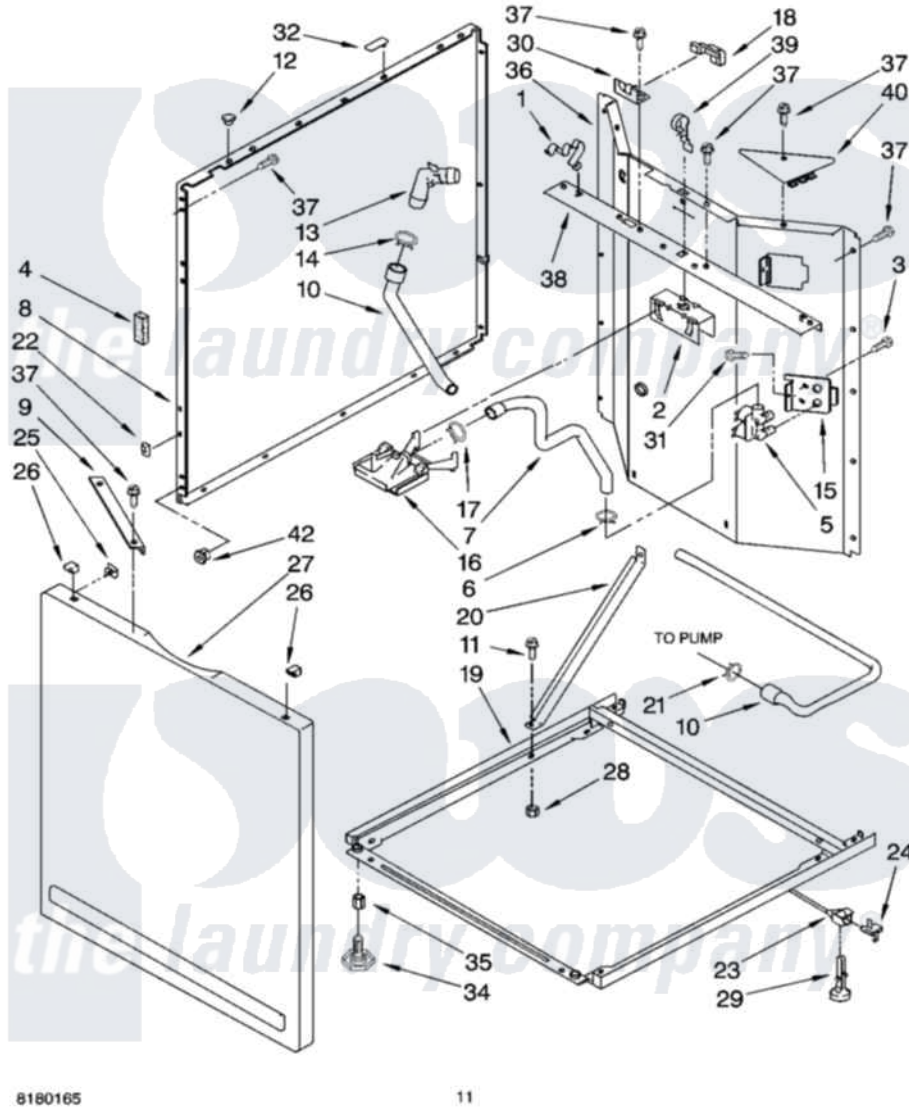

# Whirlpool BYCWD6274W3 07 - WASHER CABINET PARTS

## WASHER CABINET PARTS

For Model: BYCWD6274W3  
(Designer White)

Whirlpool Residential Whirlpool BYCWD6274W3 Washer/Dryer Parts Parts Diagram 07 - WASHER CABINET PARTS  
Click on the part number to view part

Item	Original Part Number	Replaced By	Status	Part Description
1	<a href="#">3349770</a>			Clip, Spring Top
2	<a href="#">3349768</a>			Bracket, Vacuum
3	62863	<a href="#">3390631</a>		Screw, 10-16 X 3/8
4	<a href="#">3350013</a>			Foam
5	8546060	<a href="#">3952162</a>		Valve
6	370451	<a href="#">596669</a>		Clamp, Manifold
7	<a href="#">3352236</a>			Hose, Water Inlet
8	<a href="#">3349455</a>			Panel, Side
9	<a href="#">3350745</a>			Brace, Front Panel
10	<a href="#">3353841</a>			Hose, Drain
11	3400502	<a href="#">Y015627</a>		Screw- Hex
12	<a href="#">660975</a>			Plug, Top To Cabinet
13	<a href="#">8557915</a>			Connector, Hose
14	<a href="#">356138</a>			Clamp, Hose
15	<a href="#">3349673</a>			Bracket, Valve
16	387606	<a href="#">3360977</a>		Break-Vac