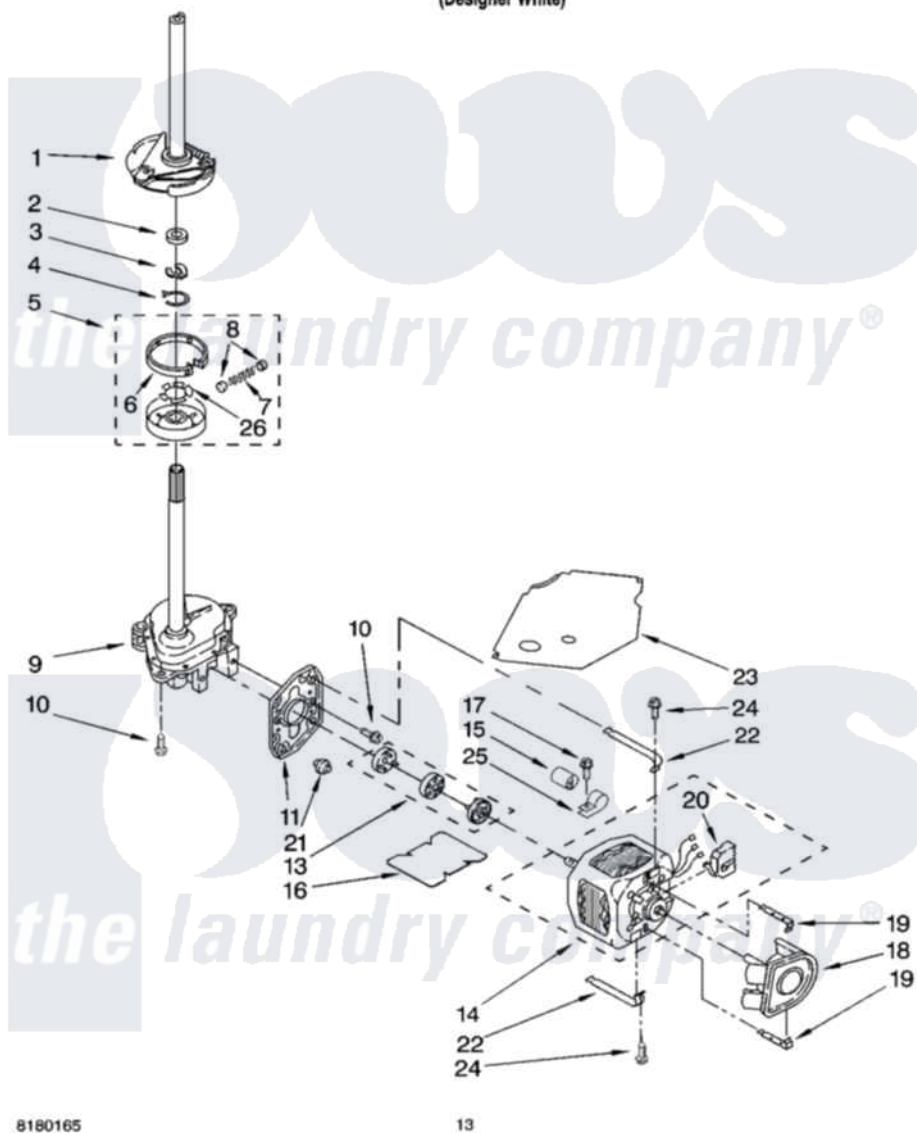

# Whirlpool BYCWD6274W3 08 - BRAKE, CLUTCH, GEARCASE, MOTOR AND PUMP PARTS

## BRAKE, CLUTCH, GEARCASE, MOTOR AND PUMP PARTS

For Model: BYCWD6274W3  
(Designer White)

8180165

13

Whirlpool [Residential Whirlpool BYCWD6274W3 Washer/Dryer Parts](#) Parts Diagram 08 - BRAKE, CLUTCH, GEARCASE, MOTOR AND PUMP PARTS  
Click on the part number to view part

Item	Original Part Number	Replaced By	Status	Part Description
1	388951	<a href="#">285792</a>		Basketdrive
2	<a href="#">63292</a>			Washer, Spin Tube Thrust
3	62697	<a href="#">W10080230</a>		Ring, Spin Tube Support
4	63283	<a href="#">285353</a>		Ring
5	3951311	<a href="#">285785</a>		Clutch
6	3951308	<a href="#">285790</a>		Lining
7	<a href="#">3946792</a>			Spring And Damper Assembly
8	<a href="#">62646</a>			Cap, Clutch Spring
9	3360630	<a href="#">3360629</a>		Gearcase
10	3357334	<a href="#">3400516</a>		Screw Anti-Rattle
11	<a href="#">62611</a>			Plate, Motor Mount To Gearcase
13	3364003	<a href="#">285753A</a>		Coupling
14	<a href="#">661600</a>			Motor, Main Drive
15	661606	<a href="#">8572717</a>		Capacitor, Motor Start

16	<a href="#">3946532</a>		Shield, Motor
17	62863	<a href="#">3390631</a>	Screw, 10-16 X 3/8
18	<a href="#">3363892</a>		Pump, Complete
19	<a href="#">8546127</a>		Retainer, Pump
20	62850	<a href="#">8529896</a>	Switch, Main Drive Motor
21	<a href="#">62691</a>		Grommet, Motor
22	3349637	<a href="#">W10086010</a>	Retainer, Motor
23	<a href="#">3362089</a>		Shield, Tub To Motor
24	3387485	<a href="#">273556</a>	Screw, 10-16 X 5/8
25	<a href="#">357030</a>		Clamp, Capacitor
26	<a href="#">3355454</a>		Clip, Main Drive