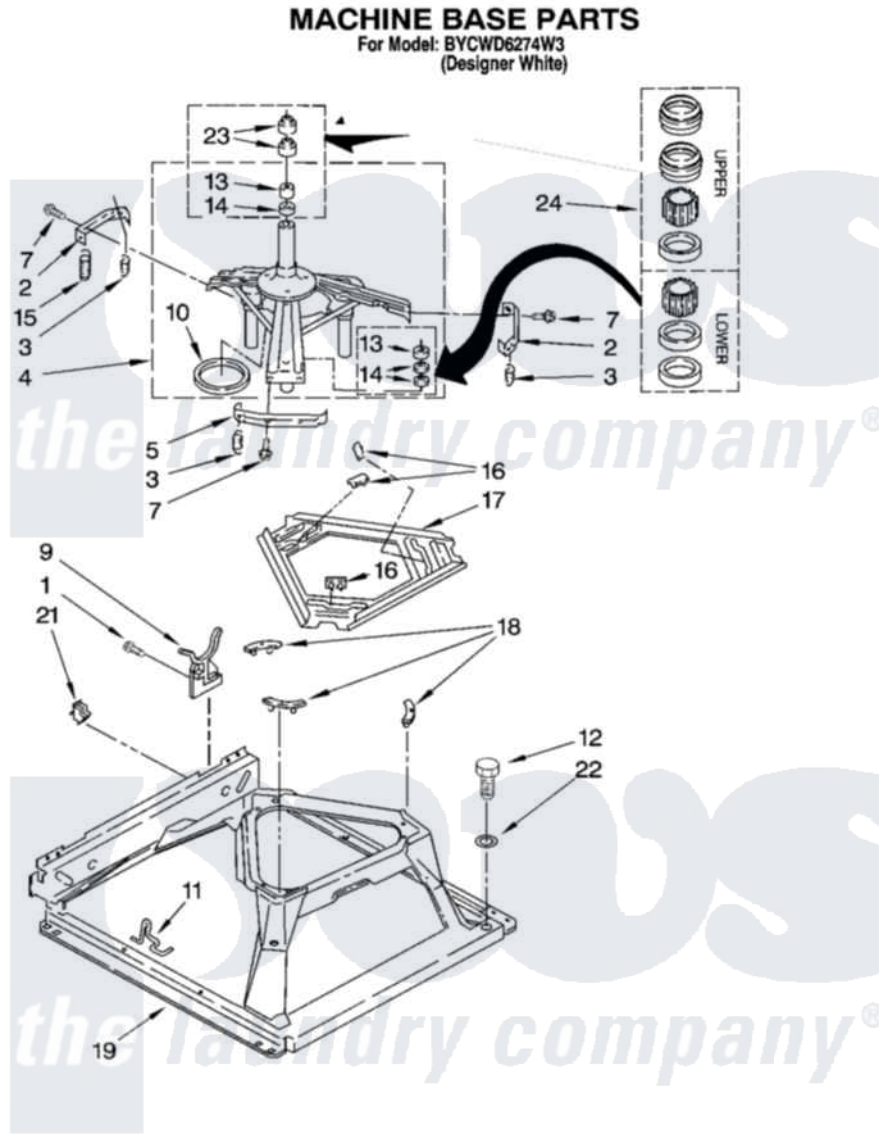

# Whirlpool BYCWD6274W3 09 - MACHINE BASE PARTS

14

8180165

Whirlpool Residential Whirlpool BYCWD6274W3 Washer/Dryer Parts Parts Diagram 09 - MACHINE BASE PARTS  
 Click on the part number to view part

Item	Original Part Number	Replaced By	Status	Part Description
1	343641	<a href="#">681414</a>		Screw, 10AB X 1/2
2	<a href="#">64067</a>			Bracket, Spring Outer
3	<a href="#">63907</a>			Spring, Suspension
4	3362087	<a href="#">280184</a>		Support
5	<a href="#">64065</a>			Bracket, Spring Outer
7	<a href="#">3400076</a>			Screw, Bracket Mounting
9	<a href="#">3350506</a>			Retainer, Hose
10	<a href="#">63134</a>			Ring, Sound Deadening
11	63806	<a href="#">W10145155</a>		Retainer, Suspension Spring
12	<a href="#">3400501</a>			Screw, 5/16-18 X 1 3/32
13	3347047	<a href="#">8546455</a>		Bearing, Centerpost
14	357409	<a href="#">359449</a>		Seal, Agitator Shaft
15	388492	<a href="#">W10250667</a>		Spring, Counterweight
16	62568	<a href="#">285219</a>		Pad
17	<a href="#">3946509</a>			Plate, Suspension
18	3363660	<a href="#">285744</a>		Pad

19	<a href="#">3349343</a>		Base Assembly
21	<a href="#">3349749</a>		Restrainer, Base
22	<a href="#">3349340</a>		Washer
23	356934	<a href="#">8577376</a>	Seal, Centerpost
24	<a href="#">285203</a>		Centerpost Bearing Kit