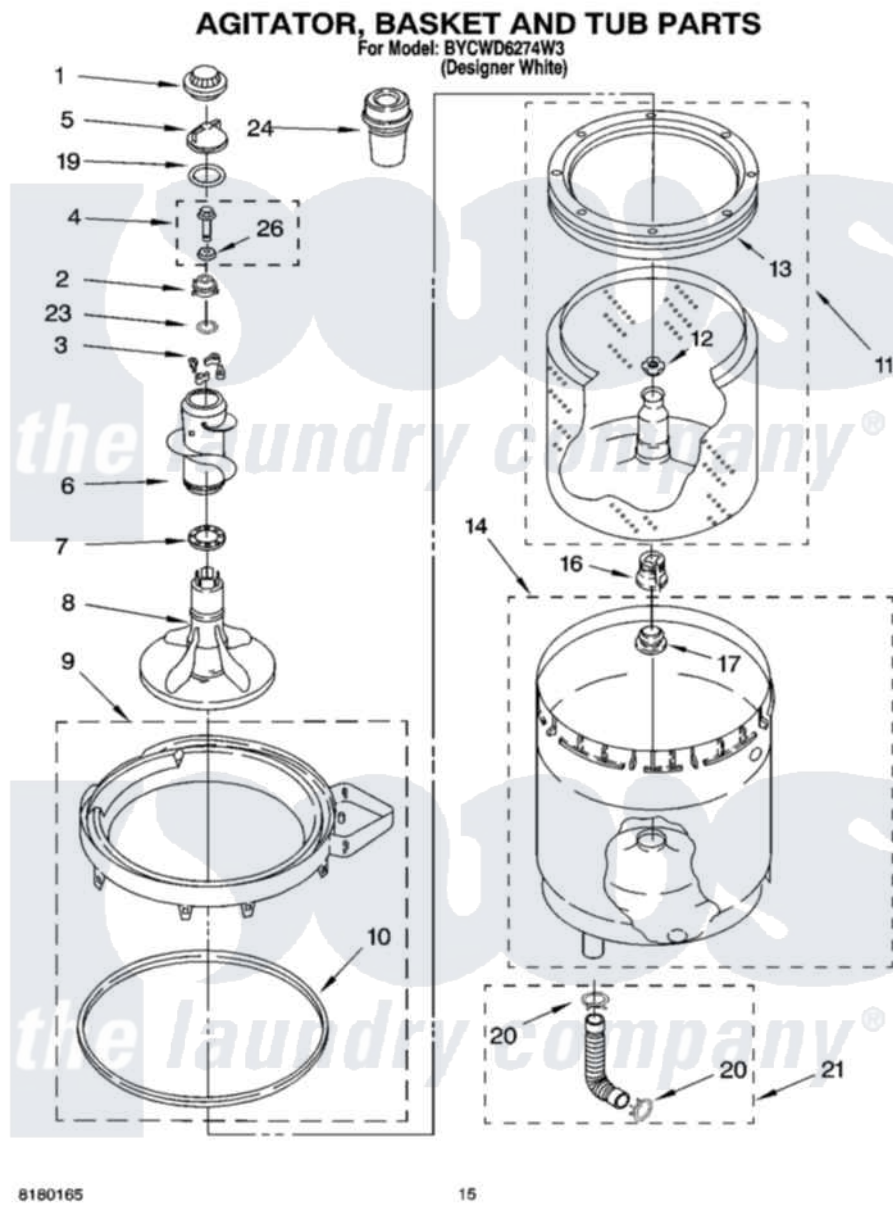

Whirlpool BYCWD6274W3 10 - AGITATOR, BASKET AND TUB PARTS

8180165

15

Whirlpool [Residential Whirlpool BYCWD6274W3 Washer/Dryer Parts](#) Diagram 10 - AGITATOR, BASKET AND TUB PARTS

[Click on the part number to view part](#)

Item	Original Part Number	Replaced By	Status	Part Description
1	3355758			Cap, Agitator
2	3947410	285751		Dog-Agitator
3	3366877	80040		Dog-Agitator
4	358237			Screw And Washer
5	387094	285550		Cap
6	3349610			Mover, Agitator Clutch
7	3351014	285620		Washer
8	3349578			Agitator
9	8528150	W10445870		Ring-Tub
10	3976308			Gasket, Tub Ring
11	3979385	3352234		Basket And Balance Ring Assembly
12	21366			Nut, Spanner
13	8519788	387240		Ring, Balance
14	3349292			Tub
16	389140			Tub Block, Basket Drive

17	383727		Gasket, Centerpodt
19	3348855	W10072840	Fabric Softener
20	3363366	616099	Clamp
21	3951449	285871	Hose
23	64002		Seal, Agitator
24	3350834		Dispenser,
26	3949550		Washer