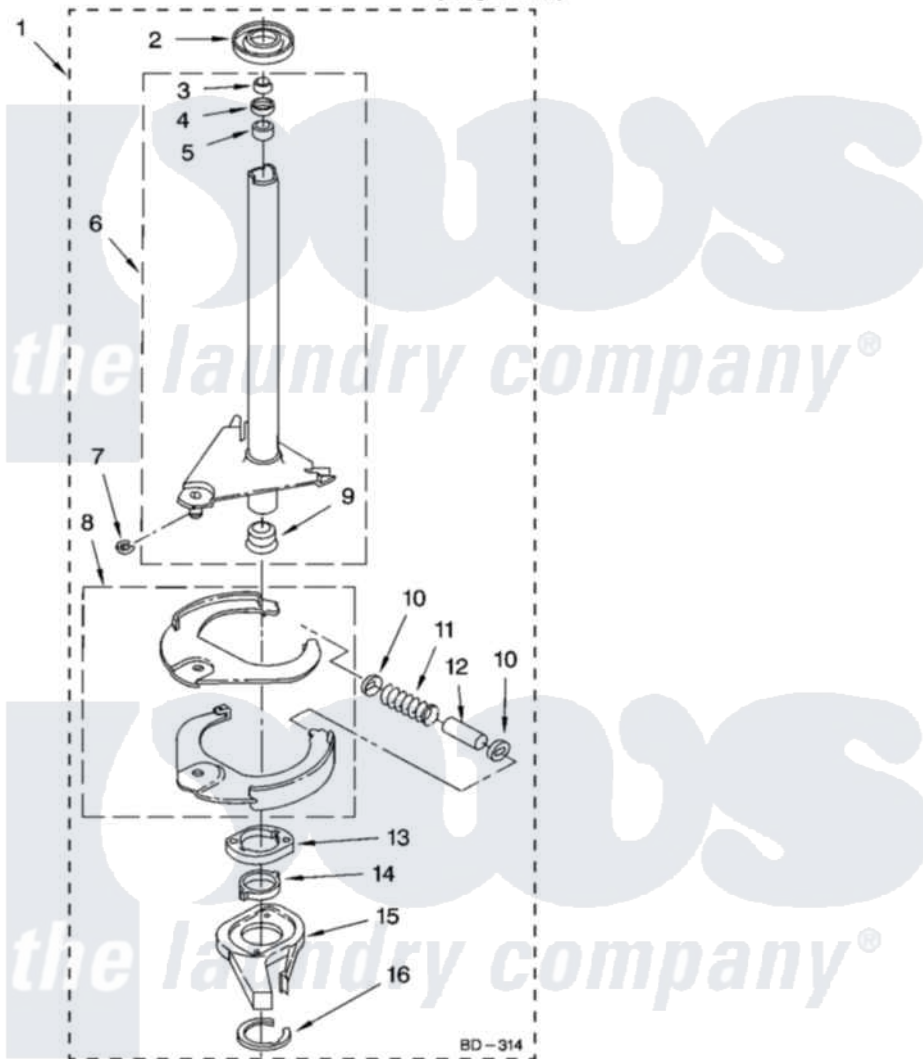

Whirlpool BYCWD6274W3 12 - BRAKE AND DRIVE TUBE PARTS

BRAKE AND DRIVE TUBE PARTS

For Model: BYCWD6274W3
(Designer White)

18

8180165

Whirlpool Residential Whirlpool BYCWD6274W3 Washer/Dryer Parts Parts Diagram 12 - BRAKE AND DRIVE TUBE PARTS

Click on the part number to view part

Item	Original Part Number	Replaced By	Status	Part Description
1	388951	285792		Basketdrive
2	62658			Ring, Thrust
3	91939			Seal, Shaft
4	356427			Seal, Spin Pinion
5	356937			Spacer, Drive Tube
6	64027	64208		Tube-Spin
7	64035	W10083190		Ring, Retaining
8	64232	285438		Shoe-Brake
9	62703	8546462		"T" Bearing, Spin Tube
10	62648	285658		Sleeve
11	62647		Not Available	Spring, Brake
12	62909	285658		Sleeve
13	63023	8546461		Cam, Brake Release
14	63022			Sleeve, Cam
15	64194	285790		Lining
16	90368	W10083200		Ring, Retaining

" N/A

Not Available

FOLLOWING PARTS NOT ILLUSTRATED

" [285208](#)

Lubricant