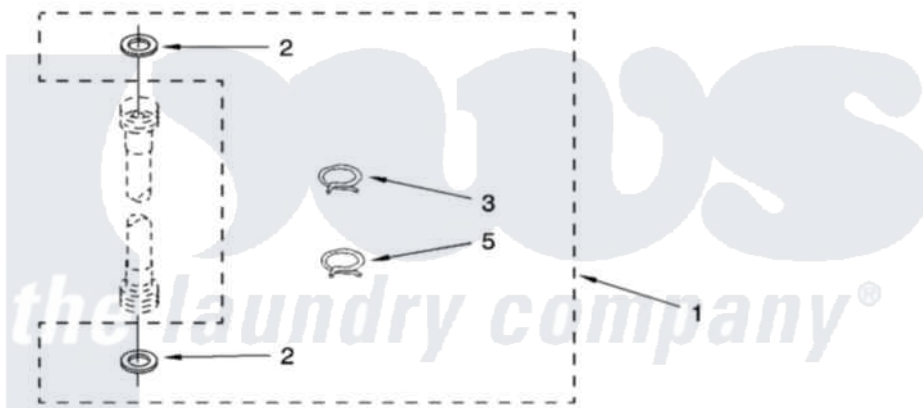

Whirlpool BYCWD6274W3 14 - MISCELLANEOUS PARTS - (OPTIONAL PARTS NOT INCLUDED)

MISCELLANEOUS PARTS

For Model: BYCWD6274W3
(Designer White)

Whirlpool [Residential Whirlpool BYCWD6274W3 Washer/Dryer Parts](#) Parts Diagram 14 - MISCELLANEOUS PARTS - (OPTIONAL PARTS NOT INCLUDED)
Click on the part number to view part

Item	Original Part Number	Replaced By	Status	Part Description
1	3356714	285609		Parts-Misc
2	16123			Washer Inlet-Hose Miscellaneous Parts Must be Ordered Separately.
3	356138			Clamp, Hose
5	3357331			Clamp, Drain
"	72017			Paint, Touch-Up
"	350938			Paint, Pressurized Spray B
"	350930			Paint, Pressurized Spray B
"	799344			Paint, Touch-Up)
"	N/A		Not Available	OIL
"	350572			Oil
"	N/A		Not Available	LUBRICANT
"	285208			Lubricant
"	N/A		Not Available	SEALER