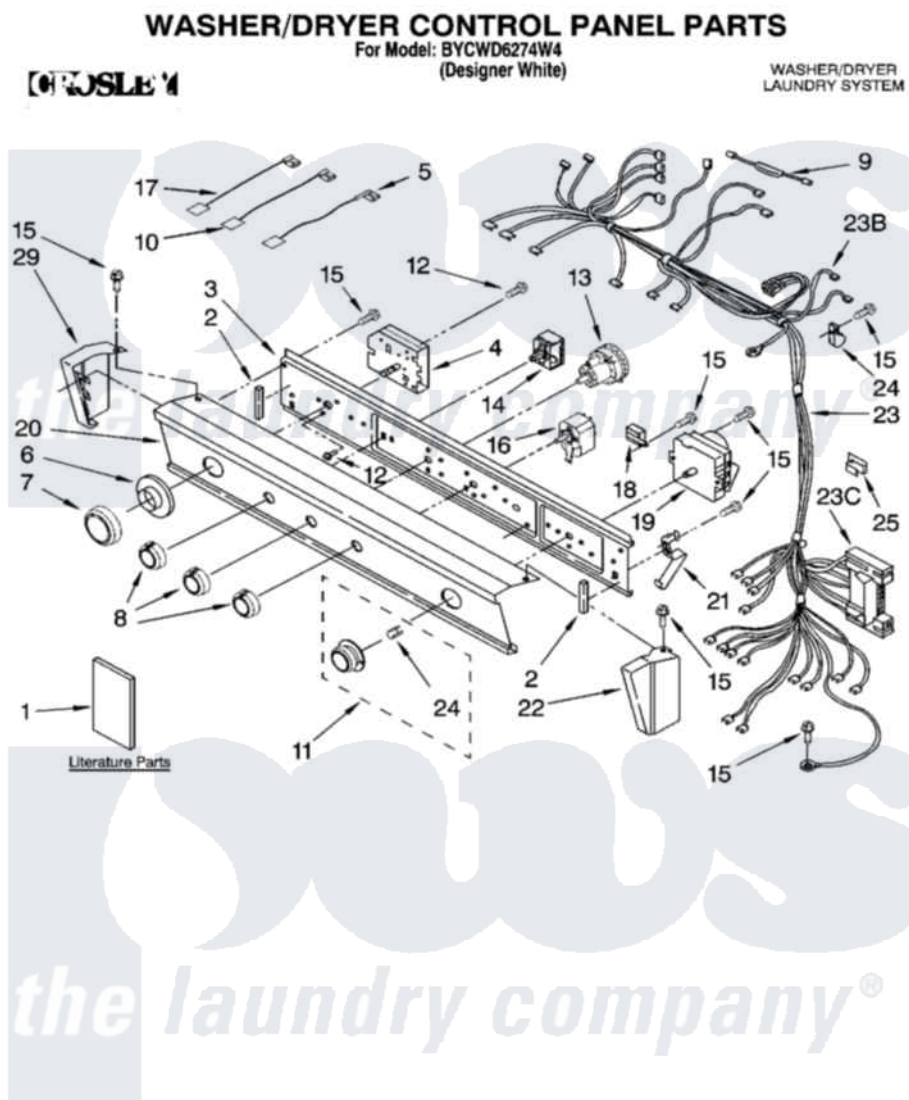

Whirlpool BYCWD6274W4 01 - WASHER/DRYER CONTROL PANEL PARTS

10-05 Litho in U.S.A. (LT)

1

Part No. 8180861

Whirlpool [Residential Whirlpool BYCWD6274W4 Washer/Dryer Parts](#) Parts Diagram 01 - WASHER/DRYER CONTROL PANEL PARTS

[Click on the part number to view part](#)

Item	Original Part Number	Replaced By	Status	Part Description
1	8577199		Not Available	Installation Instructions (English)
"	8546451		Not Available	Use & Care Guide
"	8546674		Not Available	Wiring Diagram
"	8576494		Not Available	Energy Guide
"	8546452		Not Available	Sheet, Cycle Feature
2	3390688			Spacer- Foam Pad
3	8528583			Bracket, Control
4	3948357			Timer, Washer
5	3401674			Wire, Jumper
6	3957845			Dial,
7	3957825			Knob, Timer
8	3957796			Knob, Control
9	3401078	279872		Resistor
10	3401684			Jumper, Wire

11	3957750		Knob, Timer
12	3400064		Screw, Timer Mounting
13	8546175	W10311356	Switch-WL
14	3405157		Switch, Temperature
15	90767		Screw, 8A X 3/8 HeX Washer Head Tapping
16	3404233		Switch, Push-To-Start
17	3393810		Jumper Wire
18	694419		Mini-Buzzer
19	3976569		Timer, Dryer
20	3406827		Panel, Control
21	3389453		Bracket, Hinge
22	3389456		End Cap
23	8299835	8576535	Harns-Wire
"	2154470		Receptacle,
"	3395683		Receptacle, Multi-Terminal
24	688805		Clip, Spring Knob
"	3390604		Clamp, Harness
25	3390422	W10134185	Clip, Harness
29	3389464		End Cap