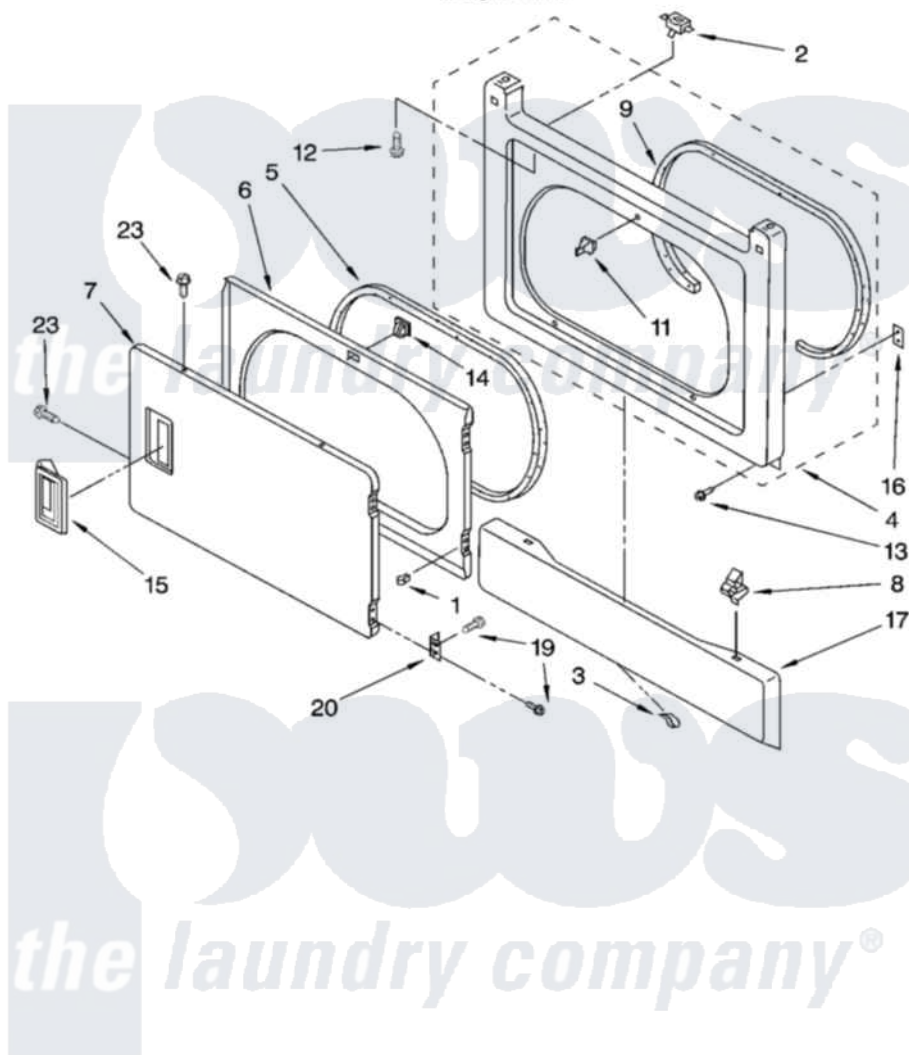

# Whirlpool BYCWD6274W4 02 - DRYER FRONT PANEL AND DOOR PARTS

## DRYER FRONT PANEL AND DOOR PARTS

For Model: BYCWD6274W4  
(Designer White)

2

8180661

Whirlpool [Residential Whirlpool BYCWD6274W4 Washer/Dryer Parts](#) Parts Diagram 02 - DRYER FRONT PANEL AND DOOR PARTS

[Click on the part number to view part](#)

Item	Original Part Number	Replaced By	Status	Part Description
1	<a href="#">3389249</a>			Nut, Inner Door
2	3391901	<a href="#">3391902</a>		Switch, Door
3	<a href="#">98234</a>			Clip, U-Bend
4	3392547	<a href="#">279718</a>		Panel
5	<a href="#">3390735</a>			Seal, Door
6	3392563	<a href="#">280083</a>		Door-Rear
7	<a href="#">3387872</a>			Door, Front
8	<a href="#">3388229</a>			Retainer, Toe Panel
9	<a href="#">3387242</a>			Seal, Front Panel
11	696144	<a href="#">279570</a>		Latch
12	697773	<a href="#">3395530</a>		Screw
13	3393008	<a href="#">308685</a>		Side Trim )
14	3392538	<a href="#">279570</a>		Latch
15	<a href="#">3389522</a>			Handle, Door
16	<a href="#">3390902</a>			Clip, Door Hinge
17	<a href="#">3388958</a>			Panel, Toe