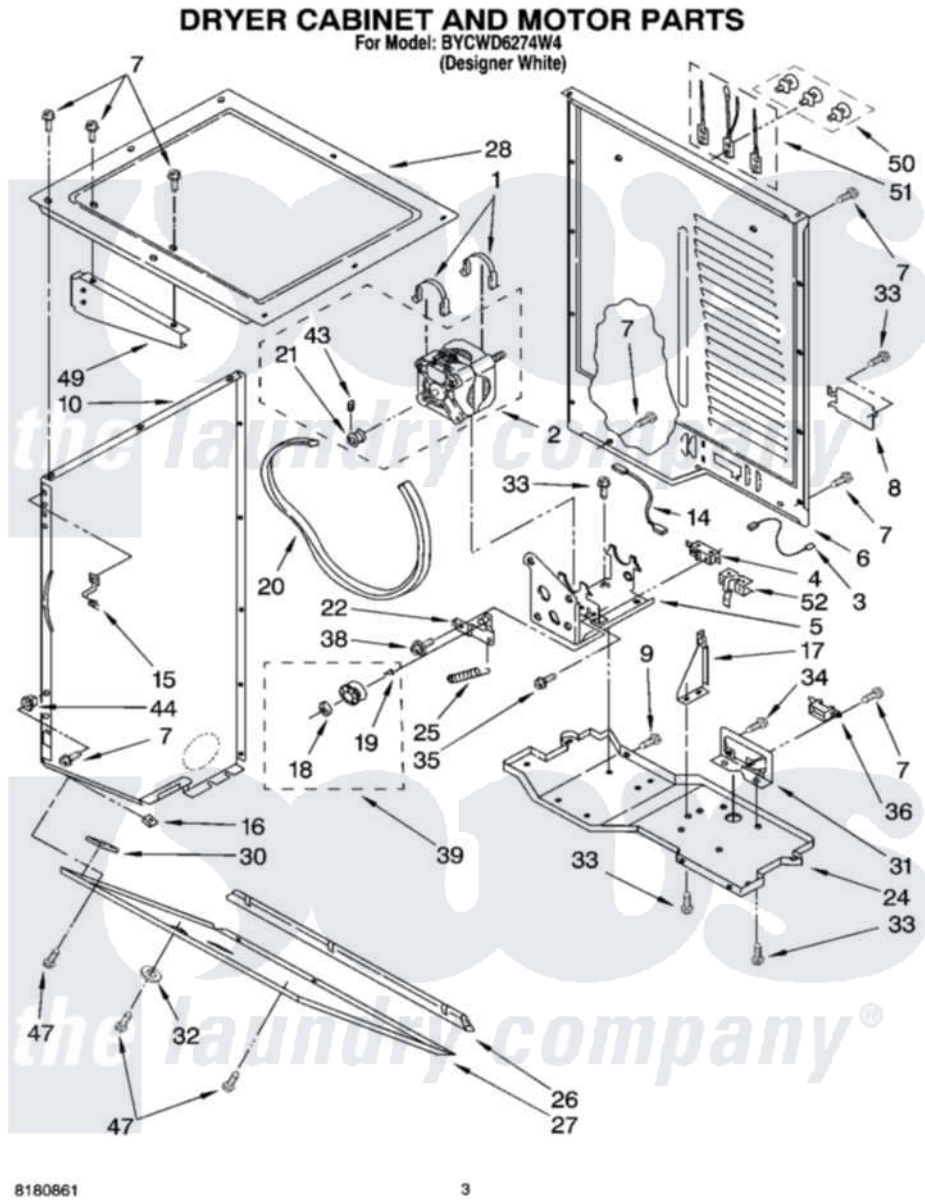

# Whirlpool BYCWD6274W4 03 - DRYER CABINET AND MOTOR PARTS

Whirlpool Residential Whirlpool BYCWD6274W4 Washer/Dryer Parts Diagram 03 - DRYER CABINET AND MOTOR PARTS

[Click on the part number to view part](#)

Item	Original Part Number	Replaced By	Status	Part Description
1	<a href="#">660658</a>			Clamp, Motor Mounting 343481 685441
2	8538266	<a href="#">279811</a>		Motor-Drve
3	<a href="#">3398948</a>			Wire, Jumper
4	3394881	<a href="#">279782</a>		Switch-Lid
5	<a href="#">3388858</a>			Bracket, Motor
6	3389847	<a href="#">280039</a>		Panel
7	343641	<a href="#">681414</a>		Screw, 10AB X 1/2
8	3387673	<a href="#">279814</a>		Cover
9	8533974	<a href="#">4331106</a>		Screw, No.10-32 X 7/16
10	<a href="#">3389264</a>			Panel, Side
"	<a href="#">3389256</a>			Panel, Side
14	<a href="#">3394081</a>			Wire, Broken Belt Switch
15	<a href="#">3389231</a>			Clip, Front Panel
16	<a href="#">98234</a>			Clip, U-Bend
17	<a href="#">3391639</a>			Bracket, Bulkhead