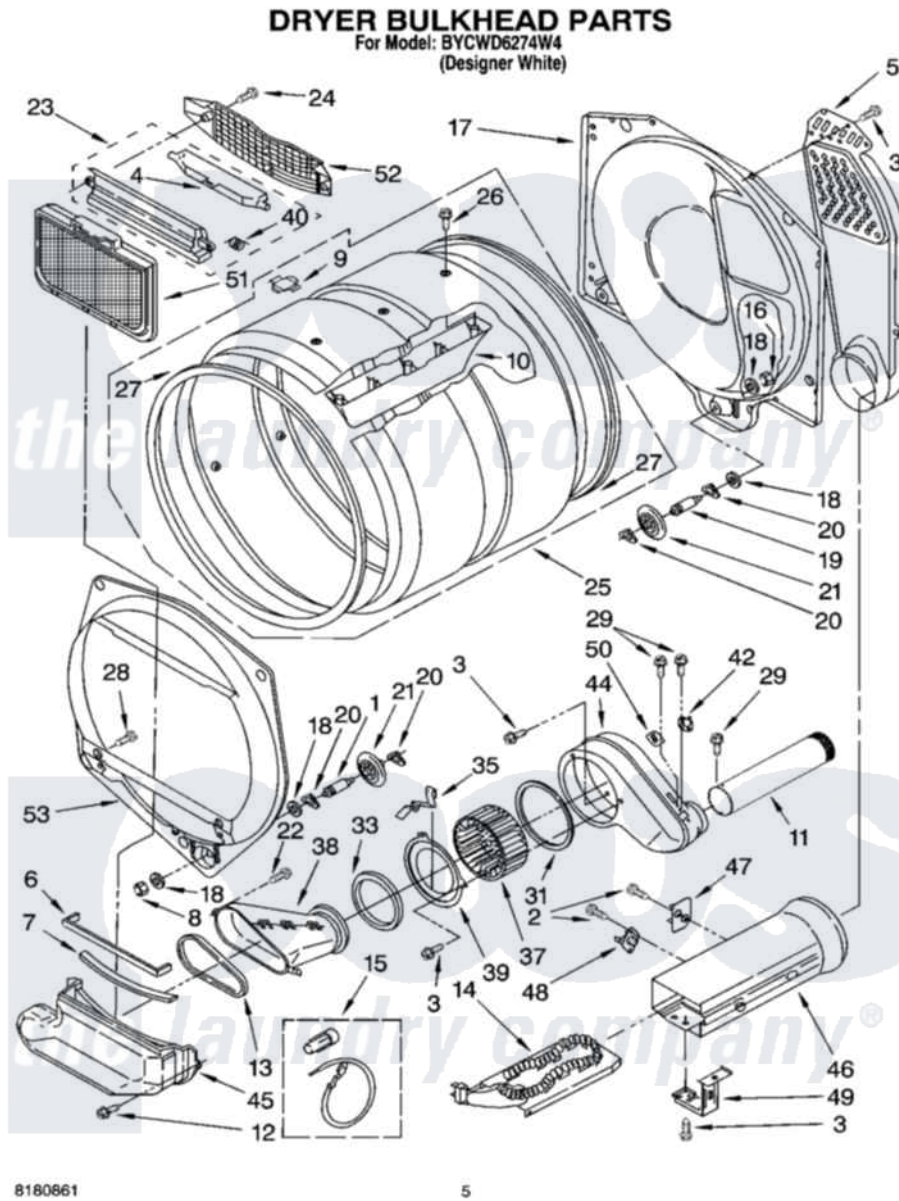

# Whirlpool BYCWD6274W4 04 - DRYER BULKHEAD PARTS

Whirlpool Residential Whirlpool BYCWD6274W4 Washer/Dryer Parts Parts Diagram 04 - DRYER BULKHEAD PARTS  
Click on the part number to view part

Item	Original Part Number	Replaced By	Status	Part Description
1	8575324	<a href="#">W10359271</a>		Shaft, Drum Roller Threads
2	<a href="#">90767</a>			Screw, 8A X 3/8 HeX Washer Head Tapping
3	343641	<a href="#">681414</a>		Screw, 10AB X 1/2
4	3394984	<a href="#">8563758</a>		Door, Lint Screen
5	697354	<a href="#">3387911</a>		Duct-Air
6	<a href="#">697813</a>			Seal, Outlet Housing
7	<a href="#">3391906</a>			Seal, Lint Duct
8	3934666	<a href="#">W10080210</a>		Nut, 3/8 X 16
9	<a href="#">8066086</a>			Plug, Drum Hole
10	3389449	<a href="#">279982</a>		Baffle-Drum
11	8563748	<a href="#">279823</a>		Side Exhaust Extension Kit
12	3390647	<a href="#">488729</a>		Screw
13	3391685	<a href="#">697770</a>		Seal, Cover Plate Blower Housing
14	<a href="#">3387749</a>			Element, Heater
15	<a href="#">279457</a>			Wire Kit, Terminal